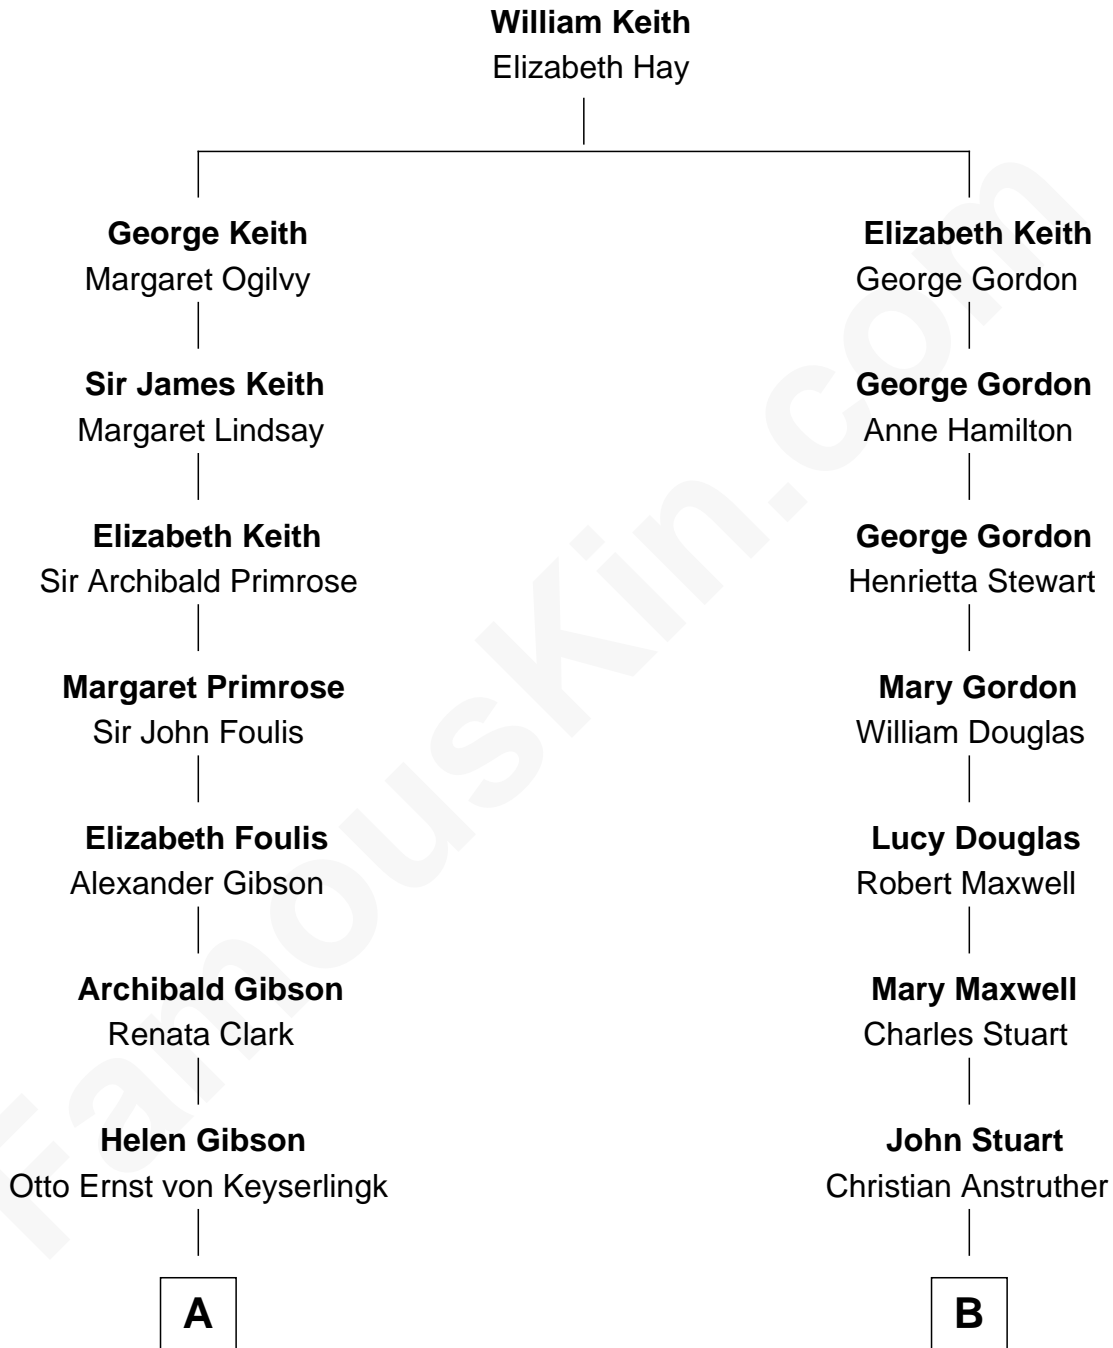

FamousKin.com

Relationship Chart of

Wernher von Braun

Rocket Scientist

12th cousin of

Johnny Mercer

Songwriter and Co-Founder of Capitol Records

A

Otto von Keyserlingk
Emilie Alexandrine von Dönhoff

Friederike von Keyserlingk
Gustav von Below

Karl Emil Gustav von Below
Eleonore Melitta Behrend

Marie Eleonore Dorothea von Below
Wernher von Quistorp

Emmy von Quistorp
Magnus von Braun