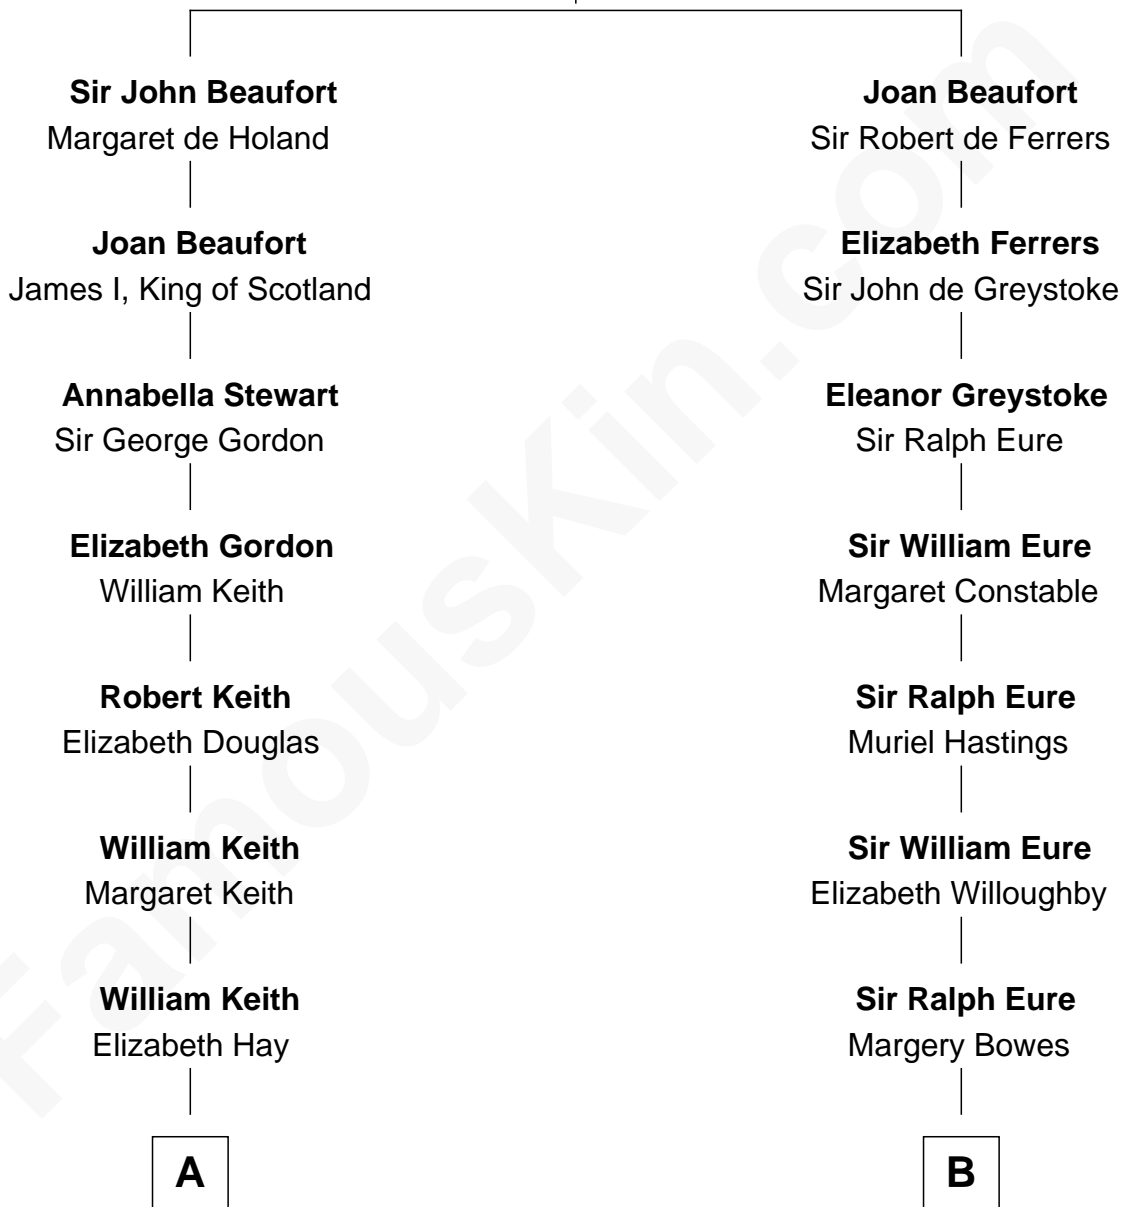

FamousKin.com
Relationship Chart of
Wernher von Braun
Rocket Scientist

19th cousin 1 time removed of
Zach Snyder
Filmmaker

John of Gaunt
 Katherine Roet

C

Marie Eleonore Dorothea von Below

Wernher von Quistorp

Emmy von Quistorp

Magnus von Braun

Wernher von Braun

Rocket Scientist

D

Jennie Minerva Danforth

John Batchelder Manley

Helen Danforth Manley