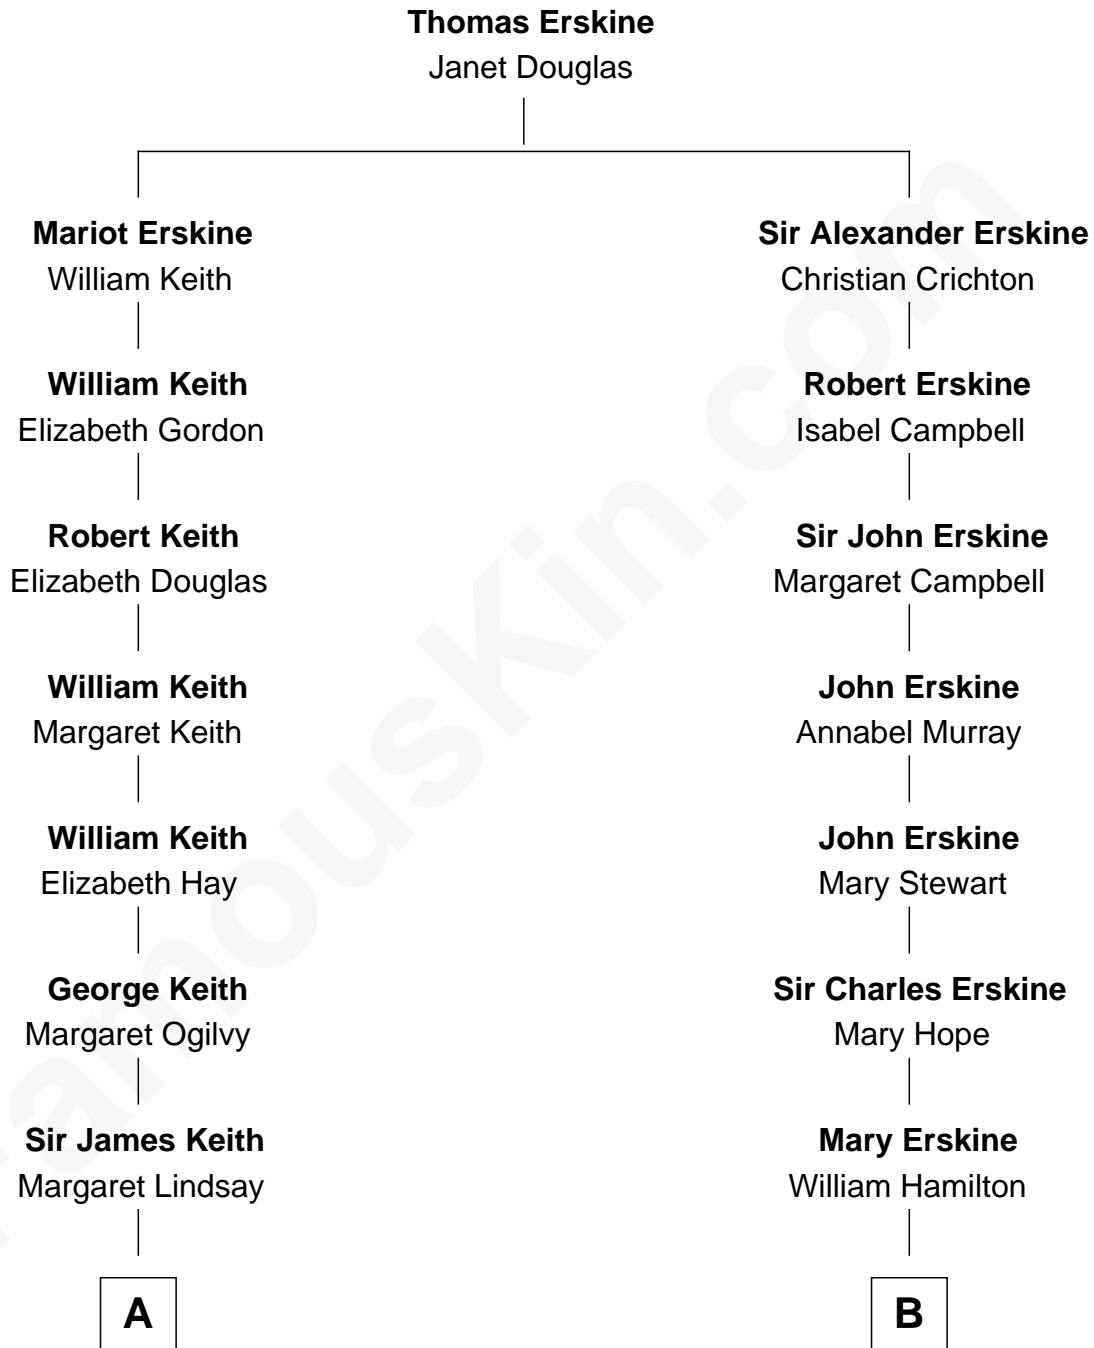

FamousKin.com
Relationship Chart of
Wernher von Braun
Rocket Scientist

8th cousin 9 times removed of
Major John Pitcairn
British Commander at Battle of Lexington

A

Elizabeth Keith
Sir Archibald Primrose

Margaret Primrose
Sir John Foulis

Elizabeth Foulis
Alexander Gibson

Archibald Gibson
Renata Clark

Helen Gibson
Otto Ernst von Keyserlingk

Otto von Keyserlingk
Emilie Alexandrine von Dönhoff

Friederike von Keyserlingk
Gustav von Below

Karl Emil Gustav von Below
Eleonore Melitta Behrend