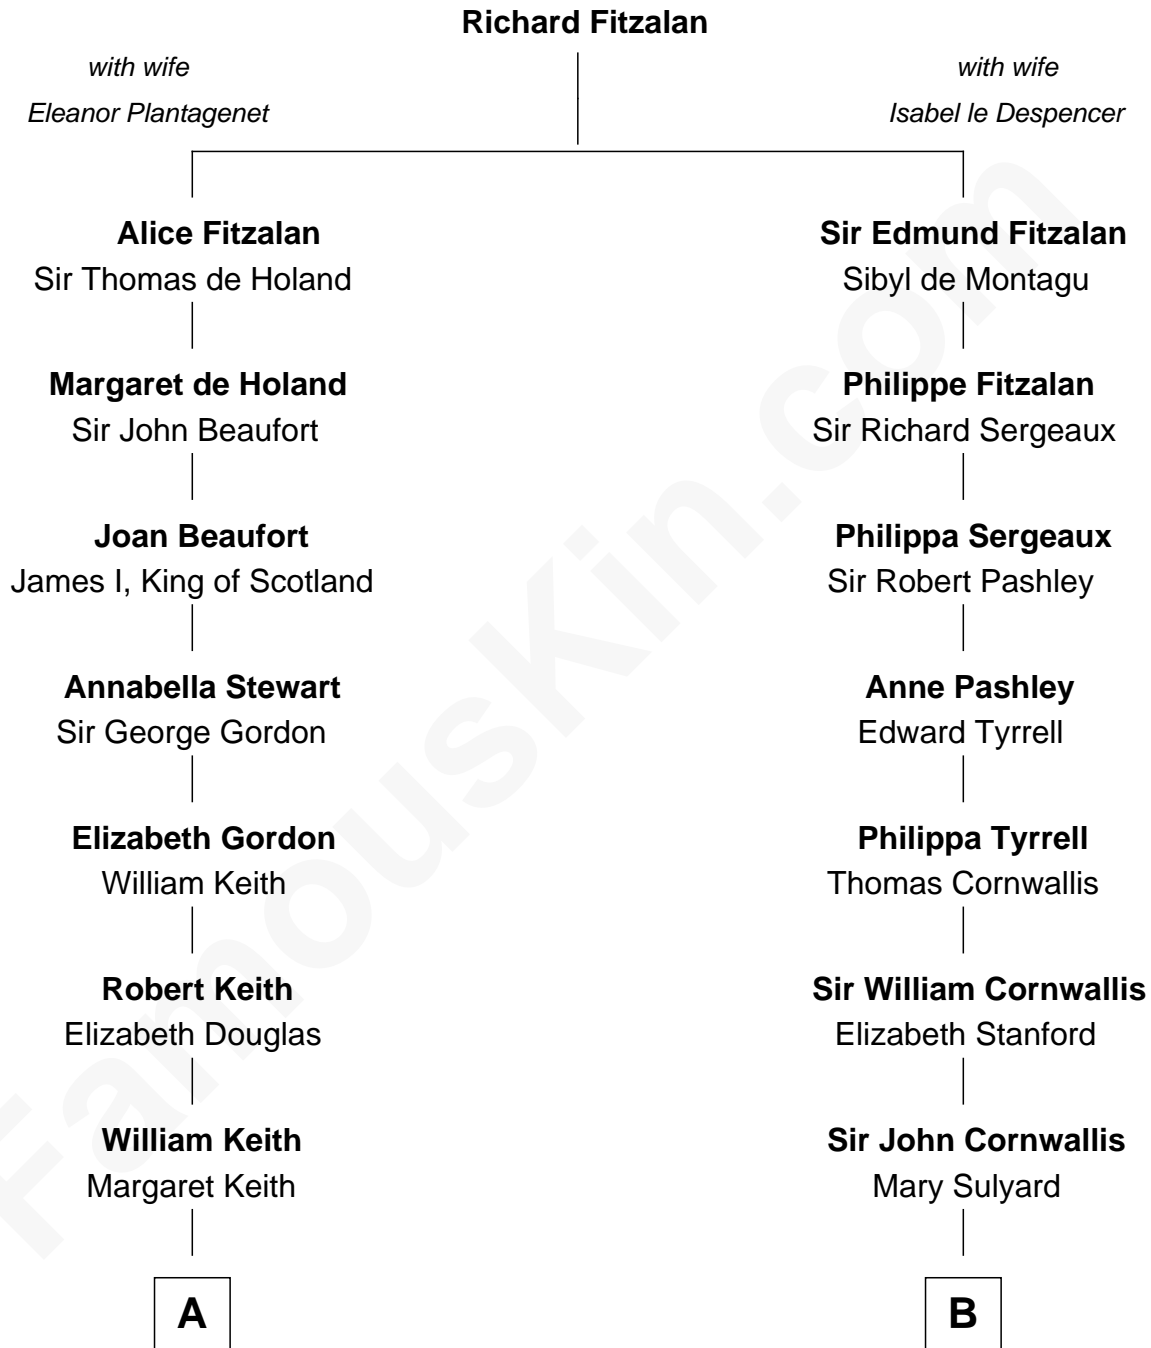

FamousKin.com
Relationship Chart of
Wernher von Braun
Rocket Scientist

10th cousin 10 times removed of

John Throckmorton
(c1601 - c1683/4) Lyon passenger 1631

C

—
Karl Emil Gustav von Below

Eleonore Melitta Behrend

—
Marie Eleonore Dorothea von Below

Wernher von Quistorp

—
Emmy von Quistorp

Magnus von Braun

—
Wernher von Braun

Rocket Scientist

FamousKin.com