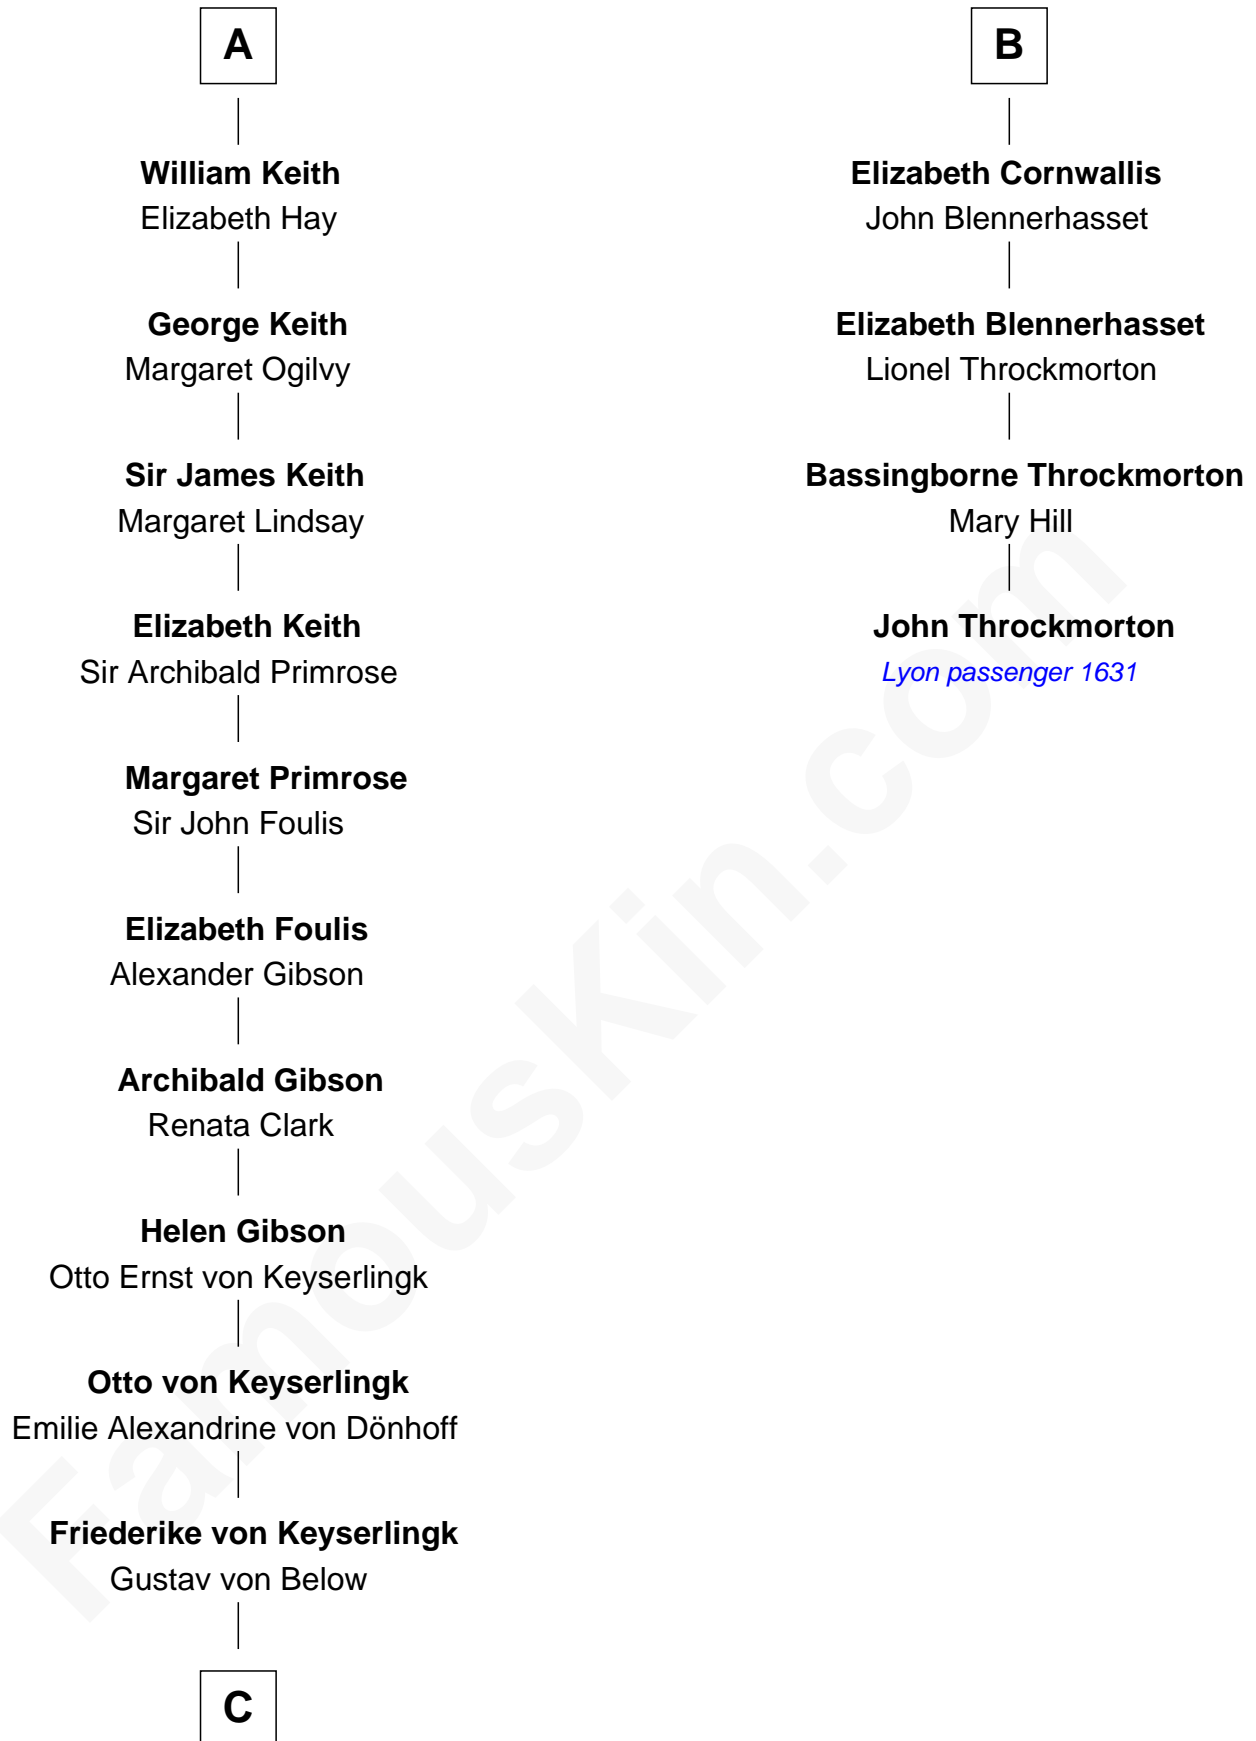

FamousKin.com
Relationship Chart of
Wernher von Braun
Rocket Scientist

10th cousin 10 times removed of

John Throckmorton
(c1601 - c1683/4) Lyon passenger 1631

C

—
Karl Emil Gustav von Below

Eleonore Melitta Behrend

—
Marie Eleonore Dorothea von Below

Wernher von Quistorp

—
Emmy von Quistorp

Magnus von Braun

—
Wernher von Braun

Rocket Scientist

FamousKin.com