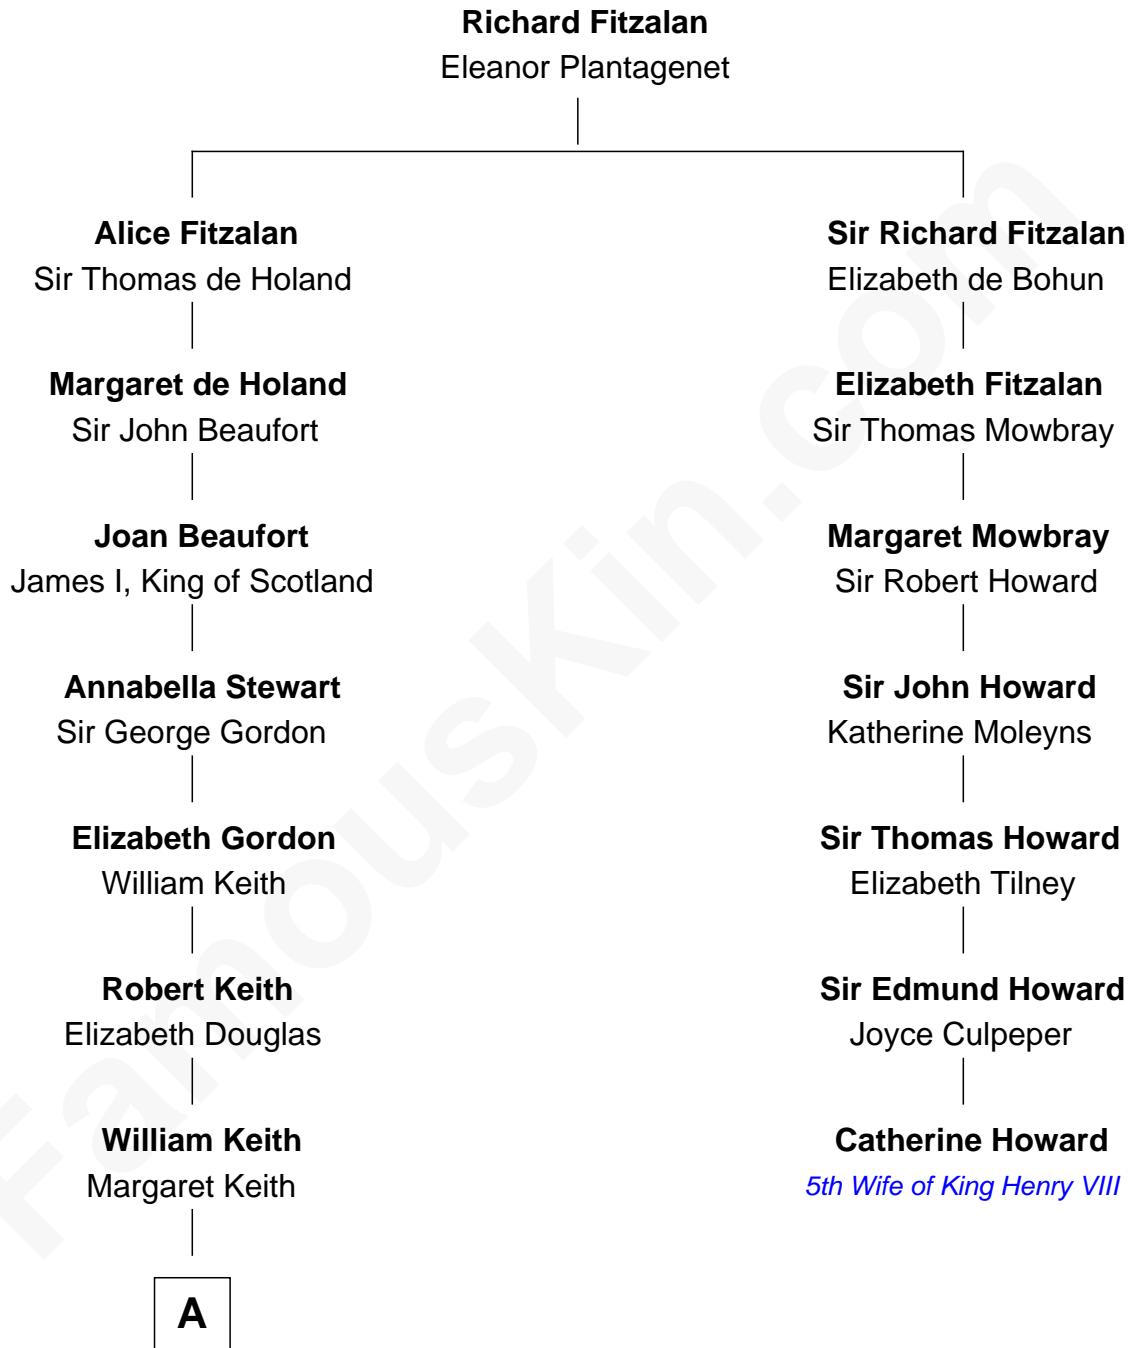

FamousKin.com
Relationship Chart of
Wernher von Braun
Rocket Scientist

6th cousin 14 times removed of

Catherine Howard
5th Wife of King Henry VIII

B

—
Karl Emil Gustav von Below

Eleonore Melitta Behrend

—
Marie Eleonore Dorothea von Below

Wernher von Quistorp

—
Emmy von Quistorp

Magnus von Braun

—
Wernher von Braun

Rocket Scientist

FamousKin.com