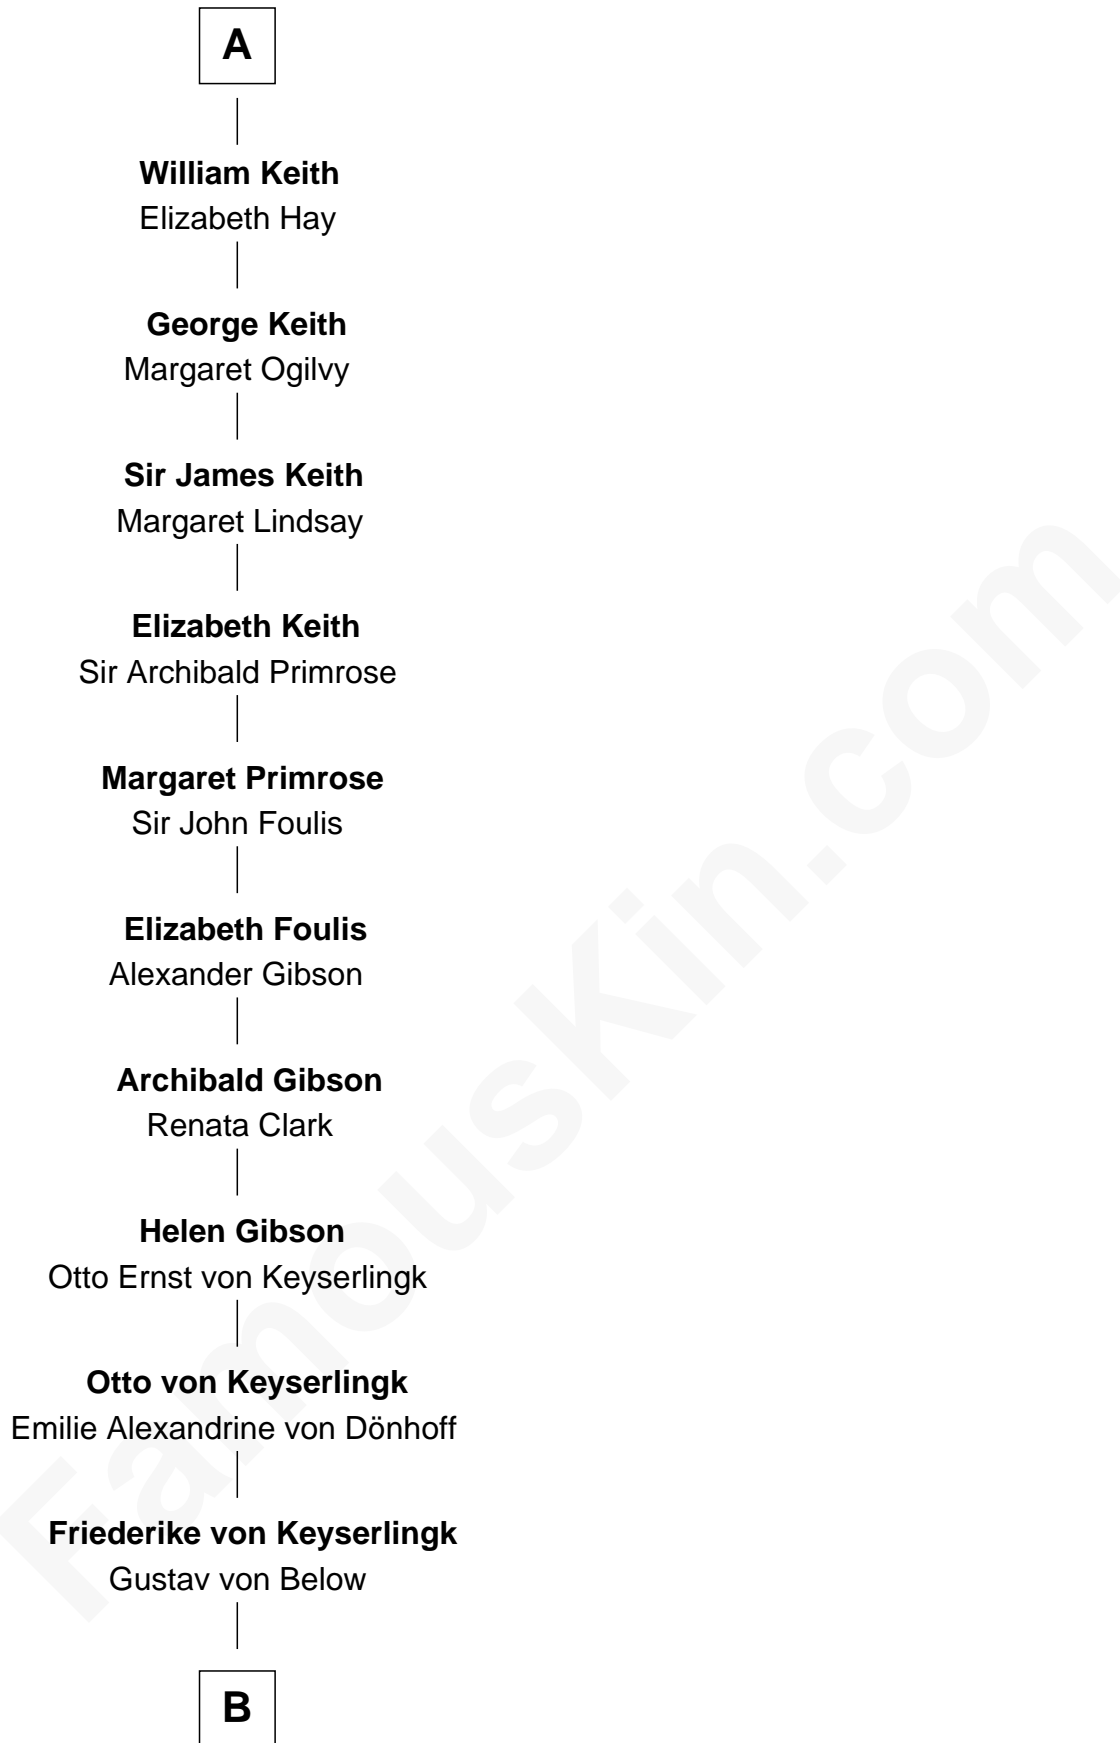

FamousKin.com
Relationship Chart of
Wernher von Braun
Rocket Scientist

6th cousin 14 times removed of

Catherine Howard
5th Wife of King Henry VIII

B

—
Karl Emil Gustav von Below

Eleonore Melitta Behrend

—
Marie Eleonore Dorothea von Below

Wernher von Quistorp

—
Emmy von Quistorp

Magnus von Braun

—
Wernher von Braun

Rocket Scientist

FamousKin.com