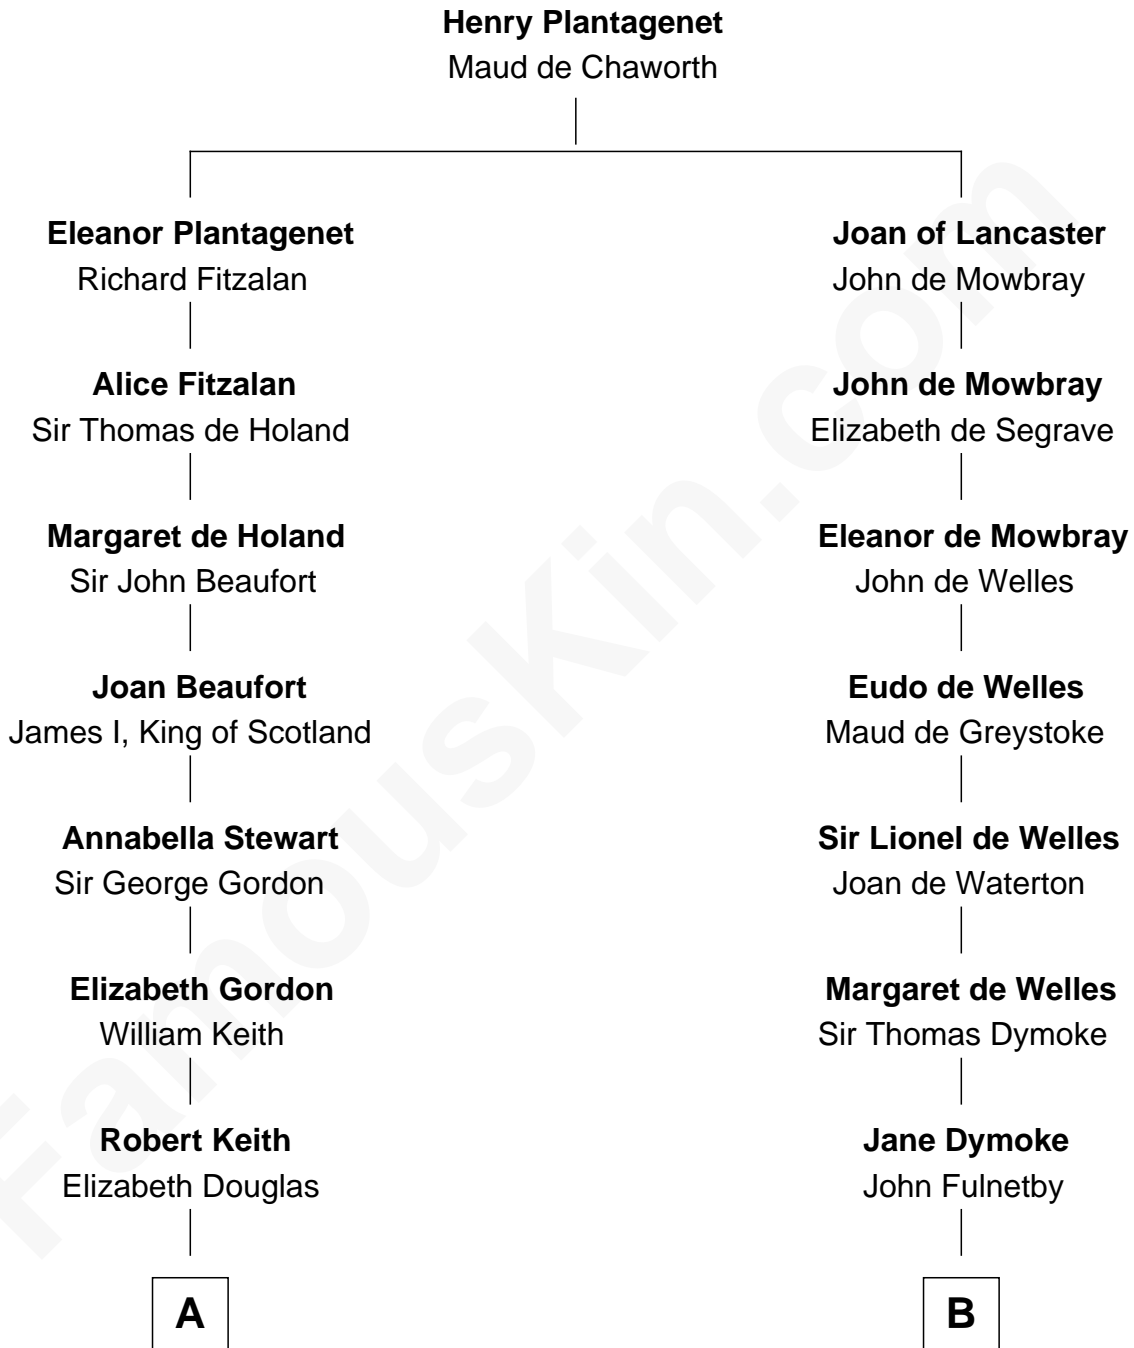

FamousKin.com
Relationship Chart of
Wernher von Braun
Rocket Scientist

17th cousin 4 times removed of
Ralph Waldo Emerson
American Poet

C

—
Friederike von Keyserlingk

Gustav von Below

—
Karl Emil Gustav von Below

Eleonore Melitta Behrend

—
Marie Eleonore Dorothea von Below

Wernher von Quistorp

—
Emmy von Quistorp

Magnus von Braun

—
Wernher von Braun

Rocket Scientist

FamousKin.com