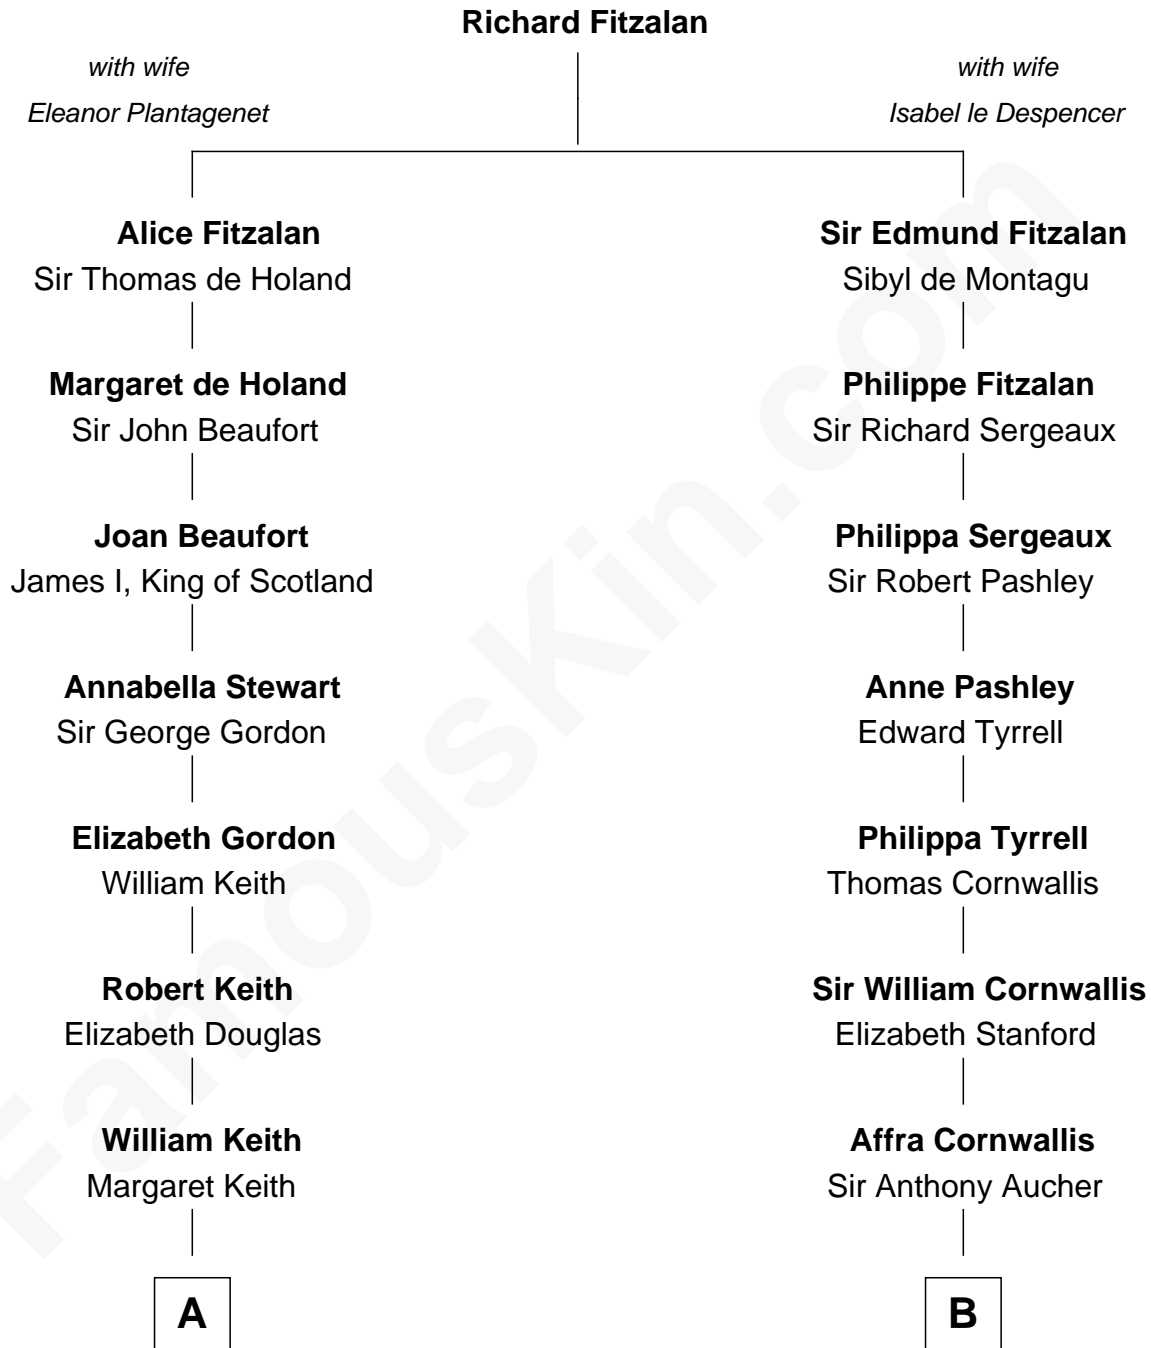

FamousKin.com
Relationship Chart of
Wernher von Braun
Rocket Scientist

20th cousin 1 time removed of
Admiral Richard Byrd
Polar Explorer

C

Karl Emil Gustav von Below

Eleonore Melitta Behrend

Marie Eleonore Dorothea von Below

Wernher von Quistorp

Emmy von Quistorp

Magnus von Braun

Wernher von Braun

Rocket Scientist

D

Eliza Bolling West

Dr. Joel Walker Flood

Col. Henry De La Warr Flood

Mary Elizabeth Trent

Joel Walker Flood

Ella Faulkner

Eleanor Bolling Flood

Richard Evelyn Byrd

Admiral Richard Byrd

Polar Explorer