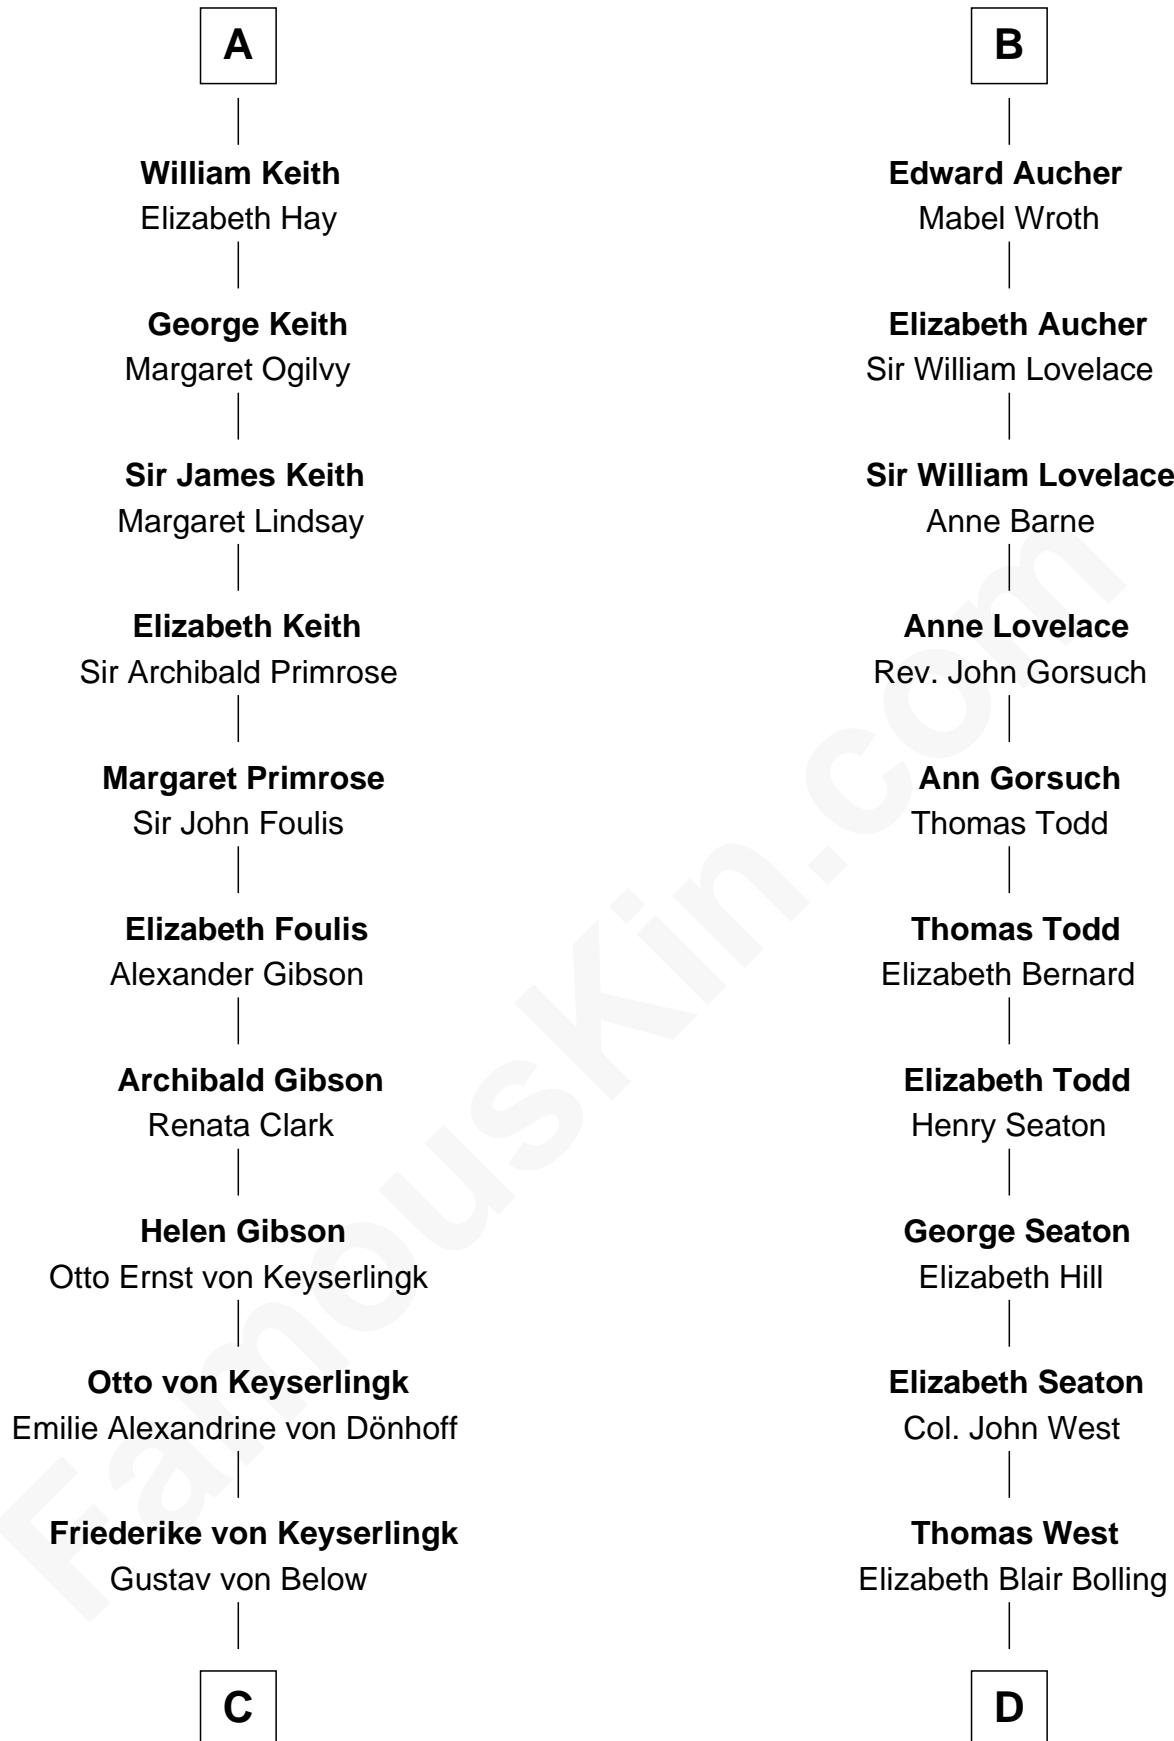

FamousKin.com
Relationship Chart of
Wernher von Braun
Rocket Scientist

20th cousin 1 time removed of
Admiral Richard Byrd
Polar Explorer

C

Karl Emil Gustav von Below

Eleonore Melitta Behrend

Marie Eleonore Dorothea von Below

Wernher von Quistorp

Emmy von Quistorp

Magnus von Braun

Wernher von Braun

Rocket Scientist

D

Eliza Bolling West

Dr. Joel Walker Flood

Col. Henry De La Warr Flood

Mary Elizabeth Trent

Joel Walker Flood

Ella Faulkner

Eleanor Bolling Flood

Richard Evelyn Byrd

Admiral Richard Byrd

Polar Explorer