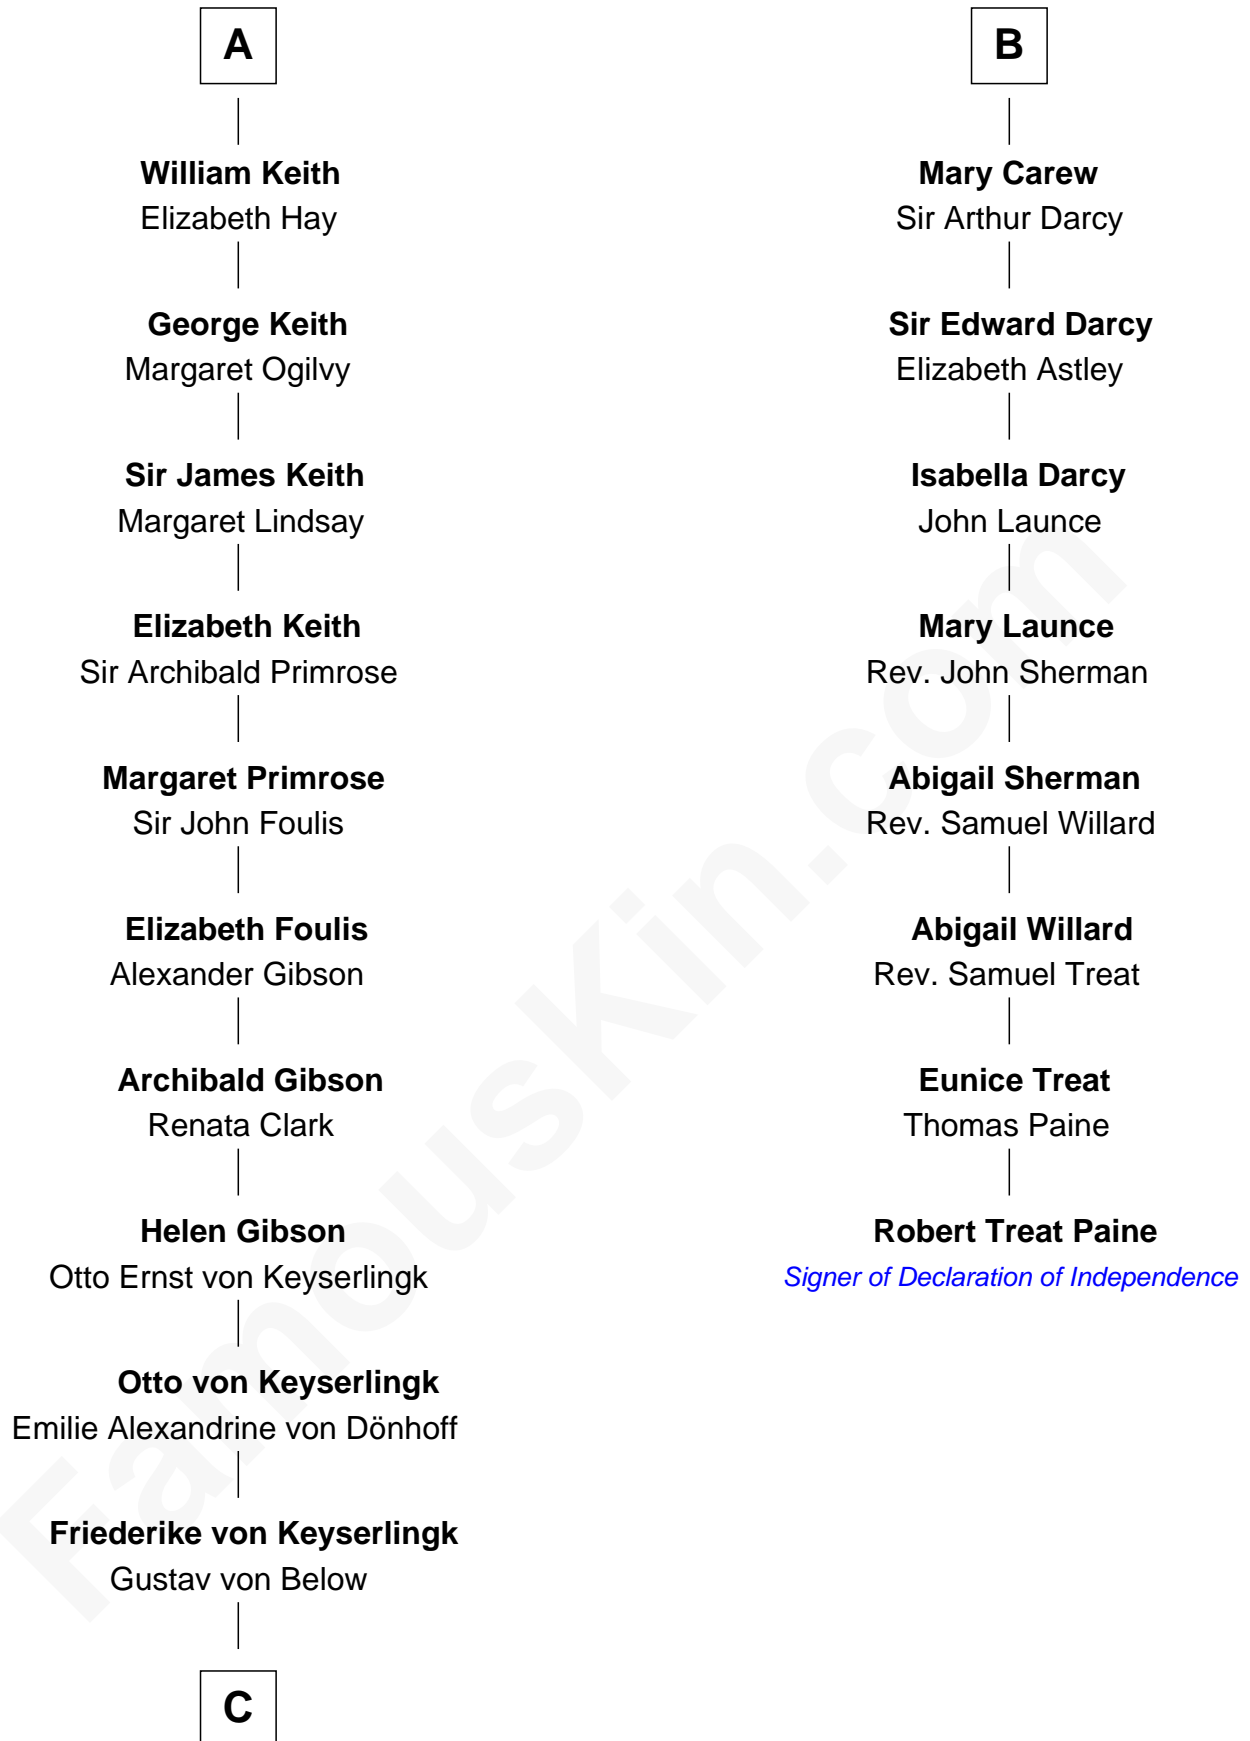

FamousKin.com
Relationship Chart of
Wernher von Braun
Rocket Scientist

14th cousin 6 times removed of

Robert Treat Paine
Signer of the Declaration of Independence

C

—
Karl Emil Gustav von Below

Eleonore Melitta Behrend

—
Marie Eleonore Dorothea von Below

Wernher von Quistorp

—
Emmy von Quistorp

Magnus von Braun

—
Wernher von Braun

Rocket Scientist