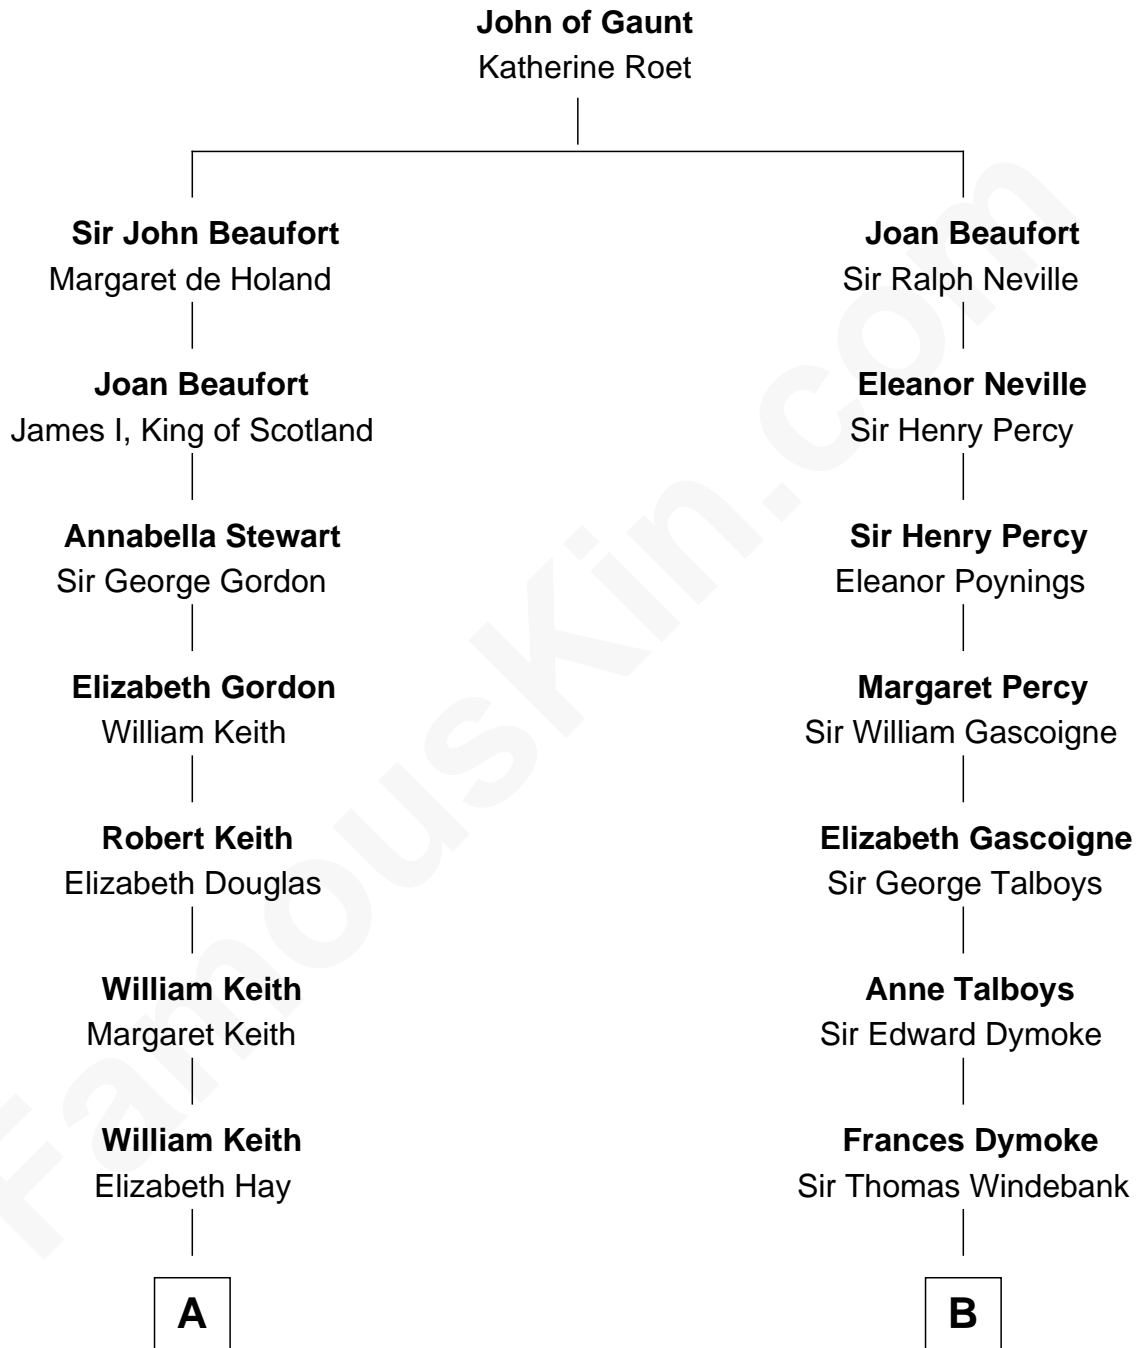

FamousKin.com
Relationship Chart of
Wernher von Braun
Rocket Scientist

12th cousin 7 times removed of

Thomas Nelson
Signer of the Declaration of Independence

C

Marie Eleonore Dorothea von Below

Wernher von Quistorp

Emmy von Quistorp

Magnus von Braun

Wernher von Braun

Rocket Scientist

FamousKin.com