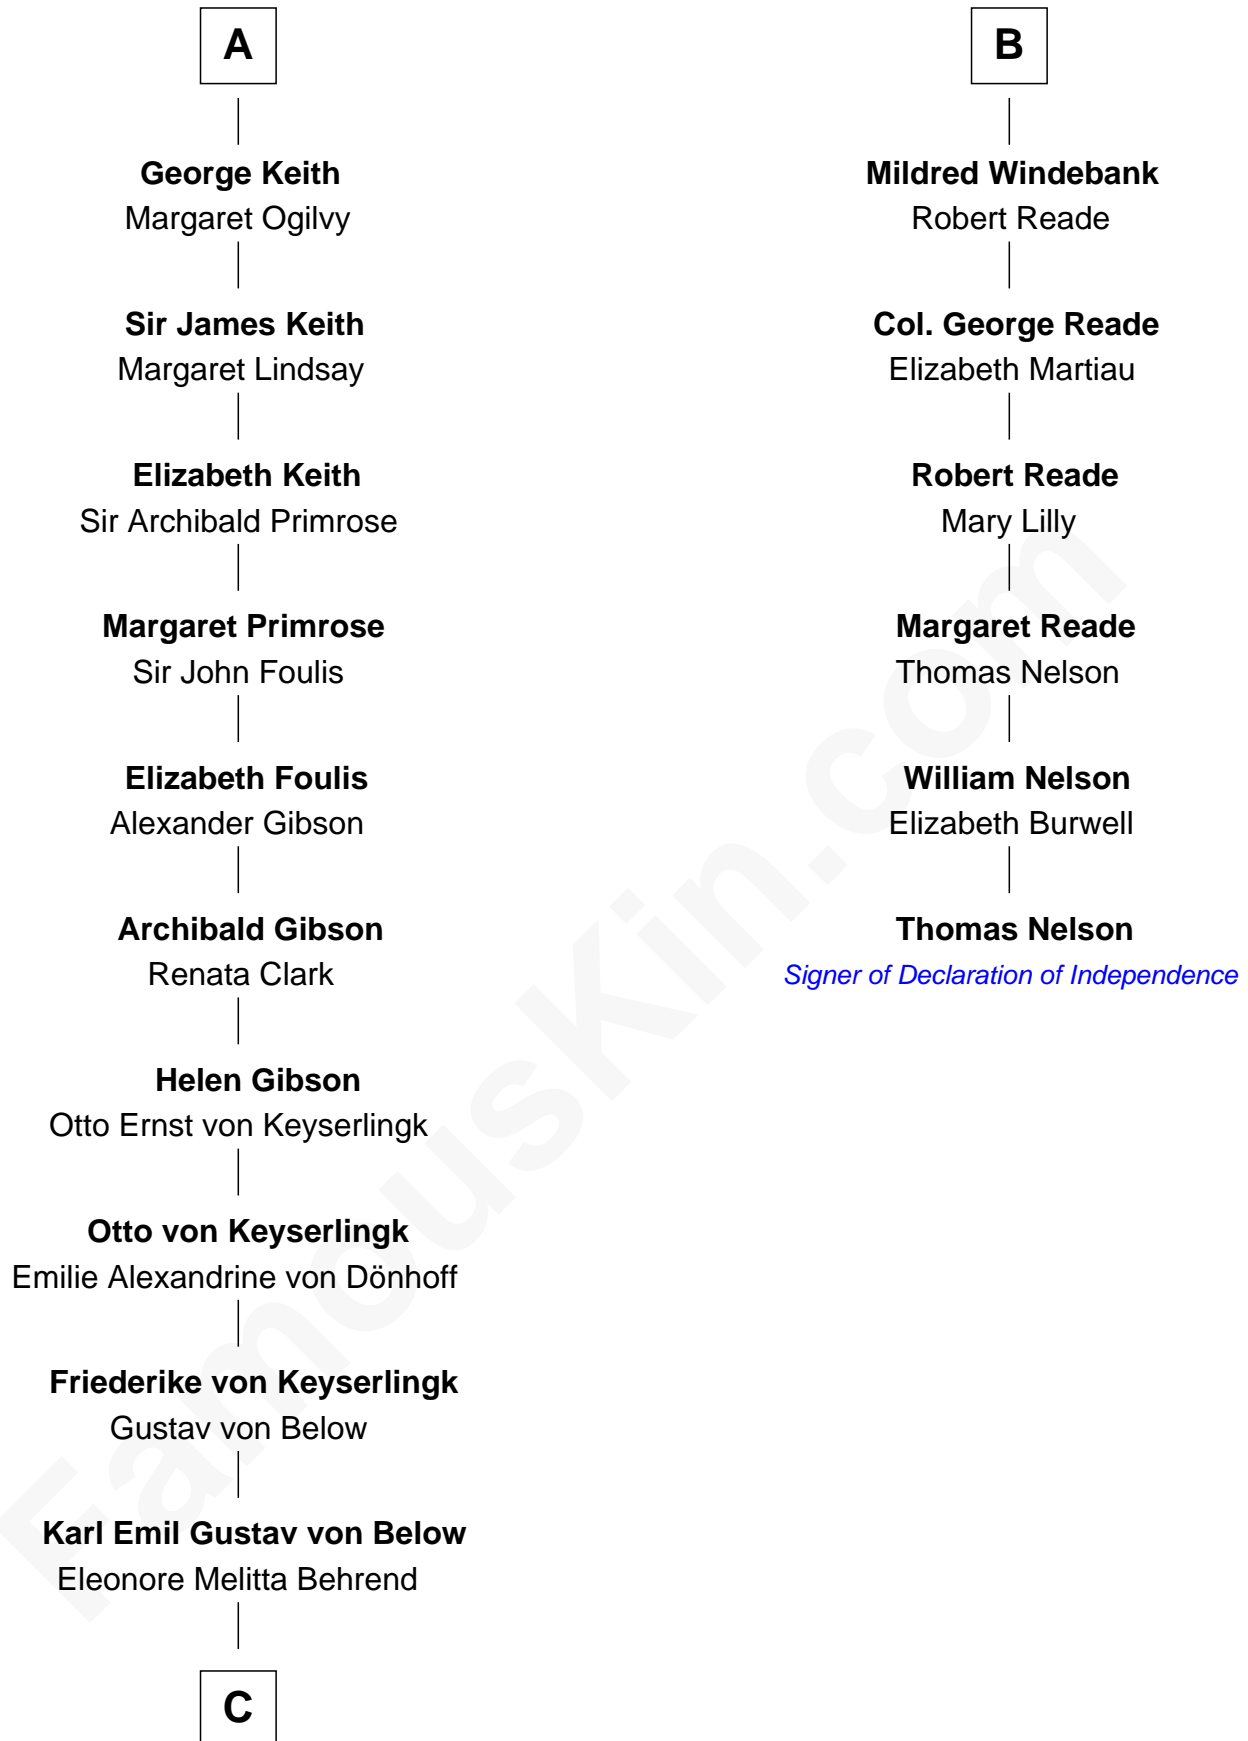

FamousKin.com
Relationship Chart of
Wernher von Braun
Rocket Scientist

12th cousin 7 times removed of

Thomas Nelson
Signer of the Declaration of Independence

C

Marie Eleonore Dorothea von Below

Wernher von Quistorp

Emmy von Quistorp

Magnus von Braun

Wernher von Braun

Rocket Scientist

FamousKin.com