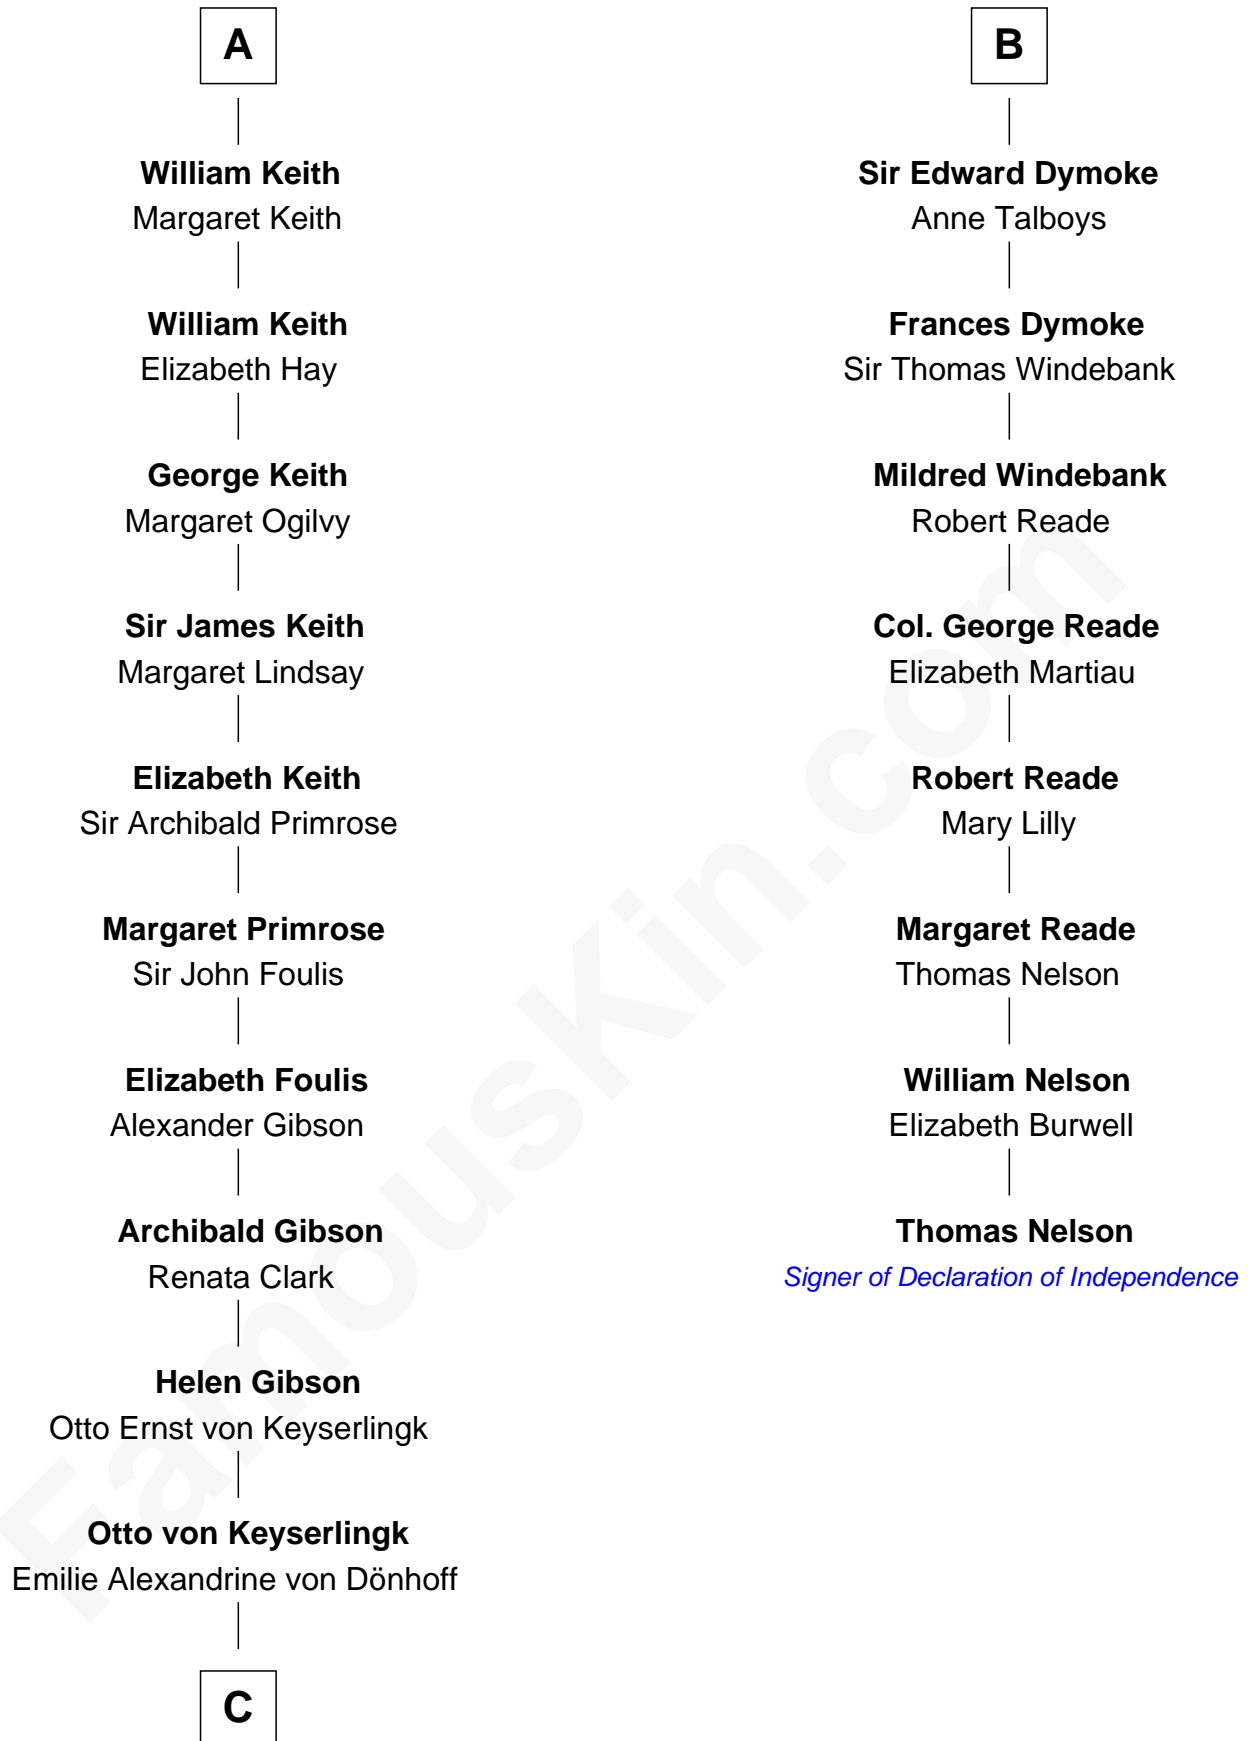

FamousKin.com
Relationship Chart of
Wernher von Braun
Rocket Scientist

14th cousin 7 times removed of

Thomas Nelson
Signer of the Declaration of Independence

C

—
Friederike von Keyserlingk

Gustav von Below

—
Karl Emil Gustav von Below

Eleonore Melitta Behrend

—
Marie Eleonore Dorothea von Below

Wernher von Quistorp

—
Emmy von Quistorp

Magnus von Braun

—
Wernher von Braun

Rocket Scientist