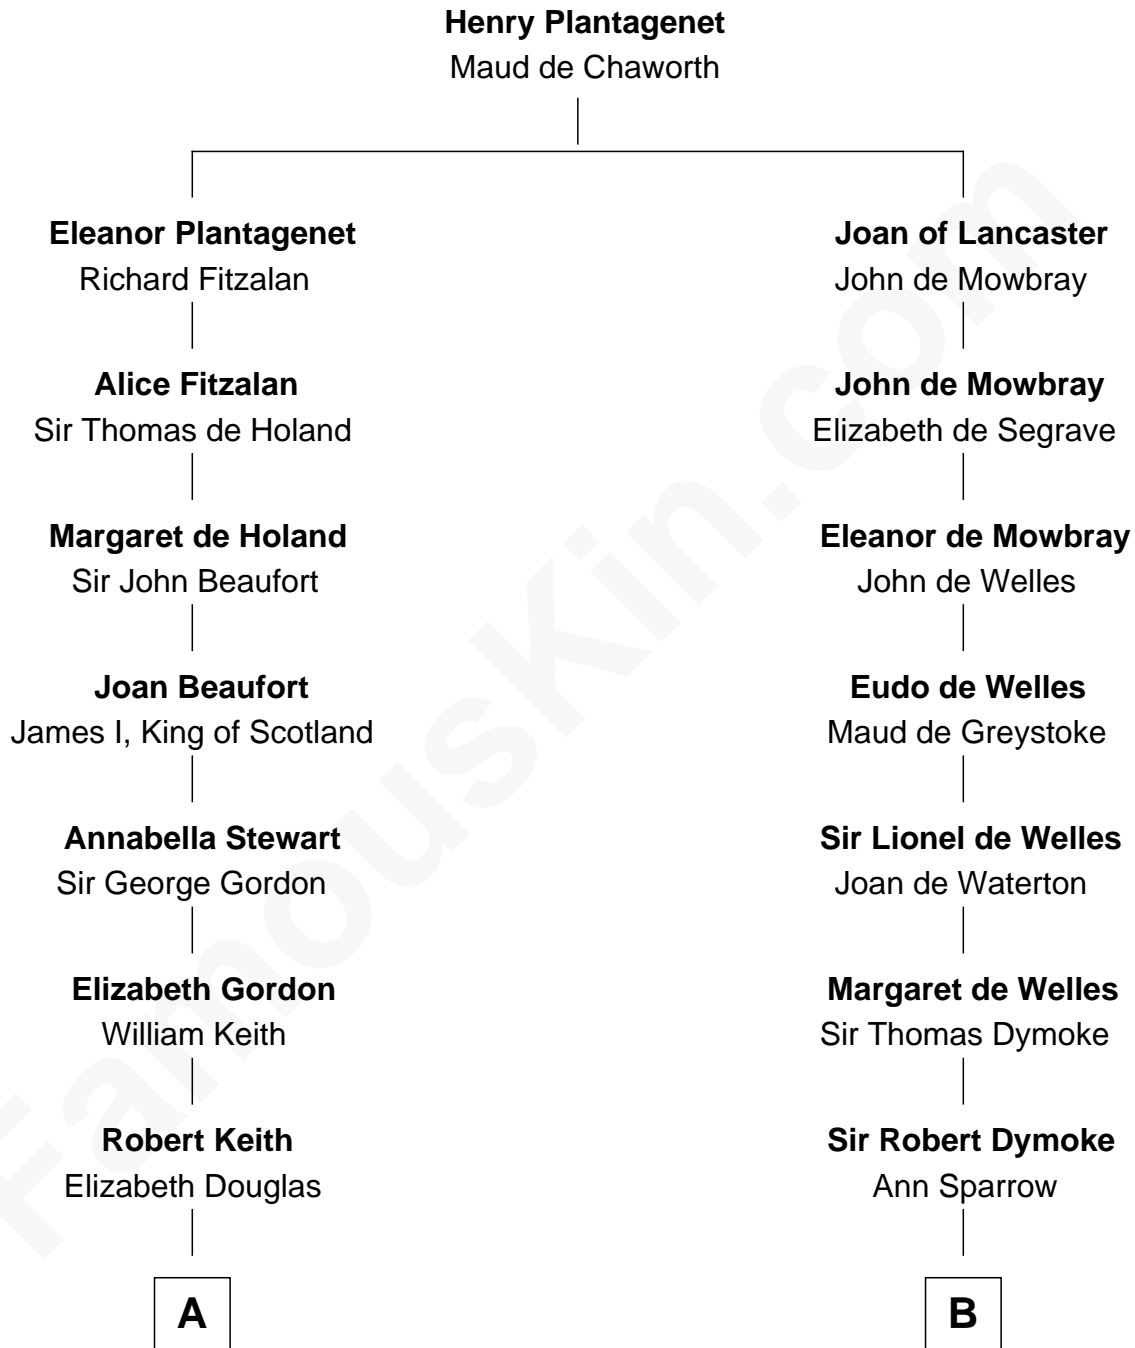

FamousKin.com
Relationship Chart of
Wernher von Braun
Rocket Scientist

14th cousin 7 times removed of

Thomas Nelson
Signer of the Declaration of Independence

C

—
Friederike von Keyserlingk

Gustav von Below

—
Karl Emil Gustav von Below

Eleonore Melitta Behrend

—
Marie Eleonore Dorothea von Below

Wernher von Quistorp

—
Emmy von Quistorp

Magnus von Braun

—
Wernher von Braun

Rocket Scientist