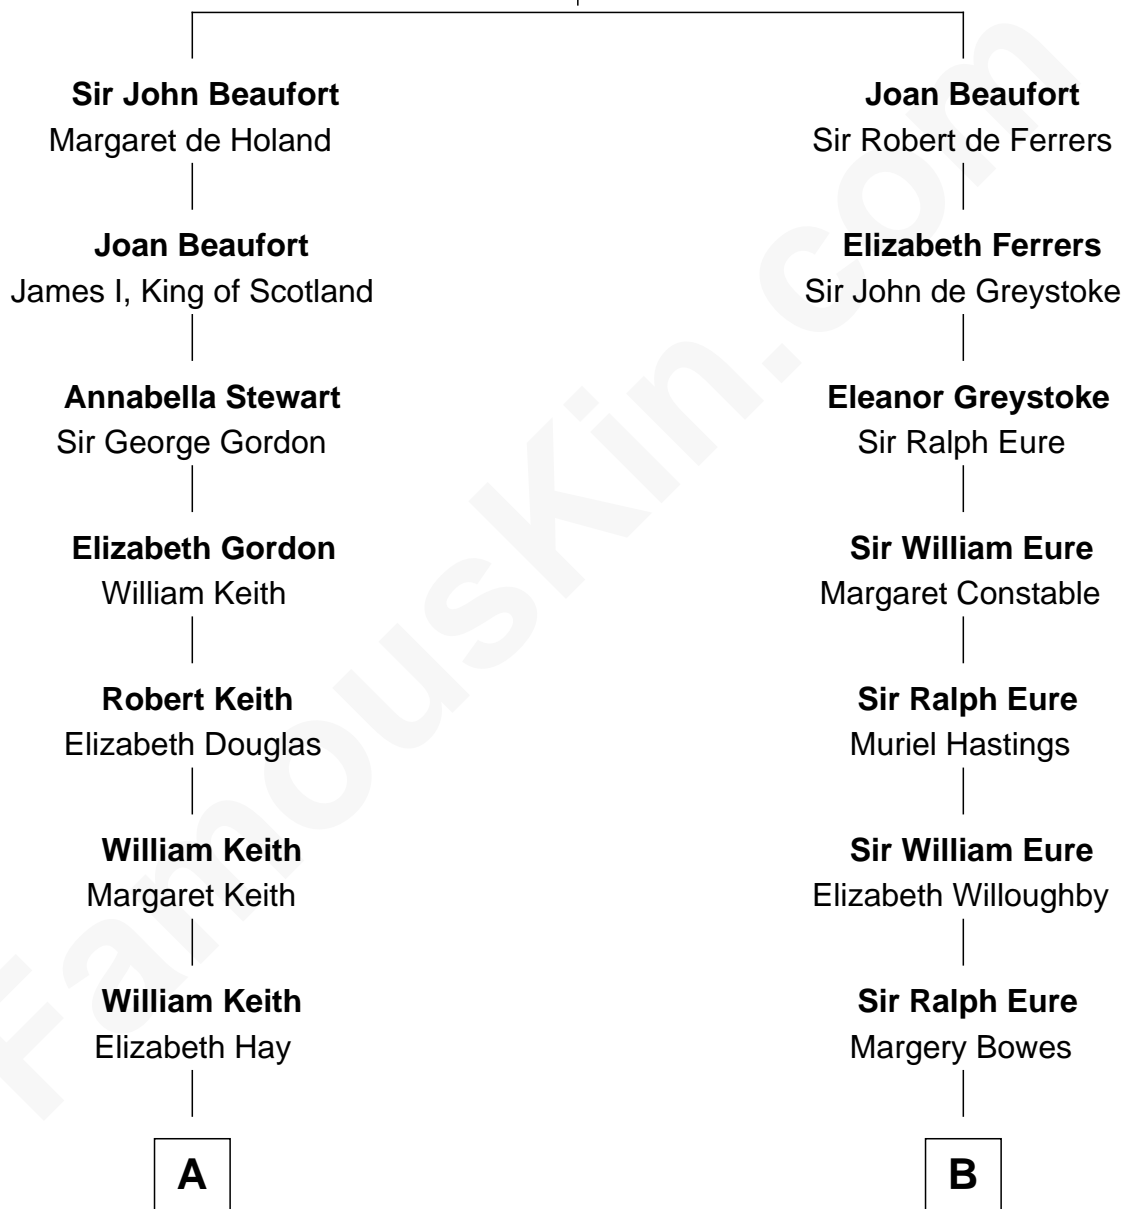

FamousKin.com Relationship Chart of

Wernher von Braun

Rocket Scientist

19th cousin of

Sandra Day O'Connor

First Female U.S. Supreme Court Justice

John of Gaunt

Katherine Roet

C

Marie Eleonore Dorothea von Below

Wernher von Quistorp

Emmy von Quistorp

Magnus von Braun

Wernher von Braun

Rocket Scientist

D