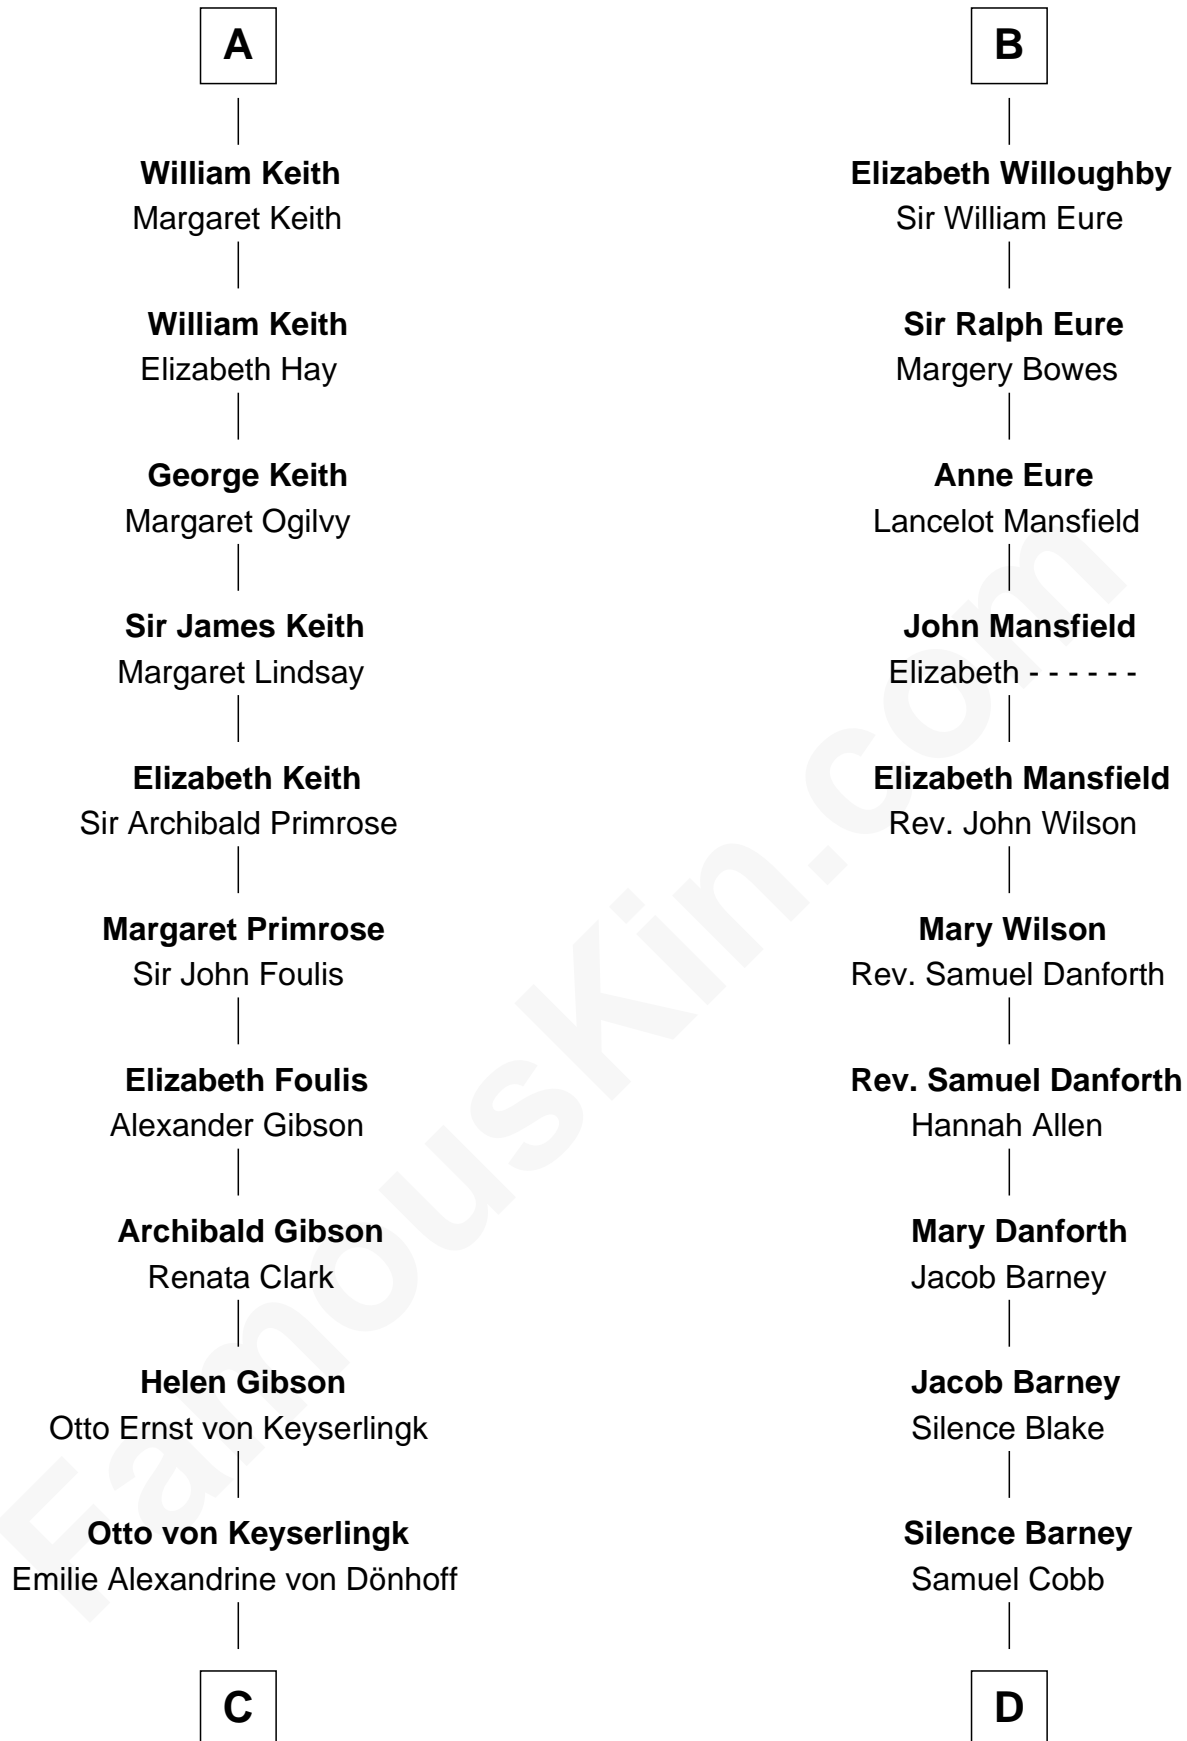

FamousKin.com Relationship Chart of

Wernher von Braun

Rocket Scientist

21st cousin of

Sandra Day O'Connor

First Female U.S. Supreme Court Justice

C

Friederike von Keyserlingk

Gustav von Below

Karl Emil Gustav von Below

Eleonore Melitta Behrend

Marie Eleonore Dorothea von Below

Wernher von Quistorp

Emmy von Quistorp

Magnus von Braun

Wernher von Braun

Rocket Scientist

D

Lettice Carlyle Cobb

Luke Day

Hollis Day

Eliza L. Flanders

Henry Clay Day

Alice Edith Hilton