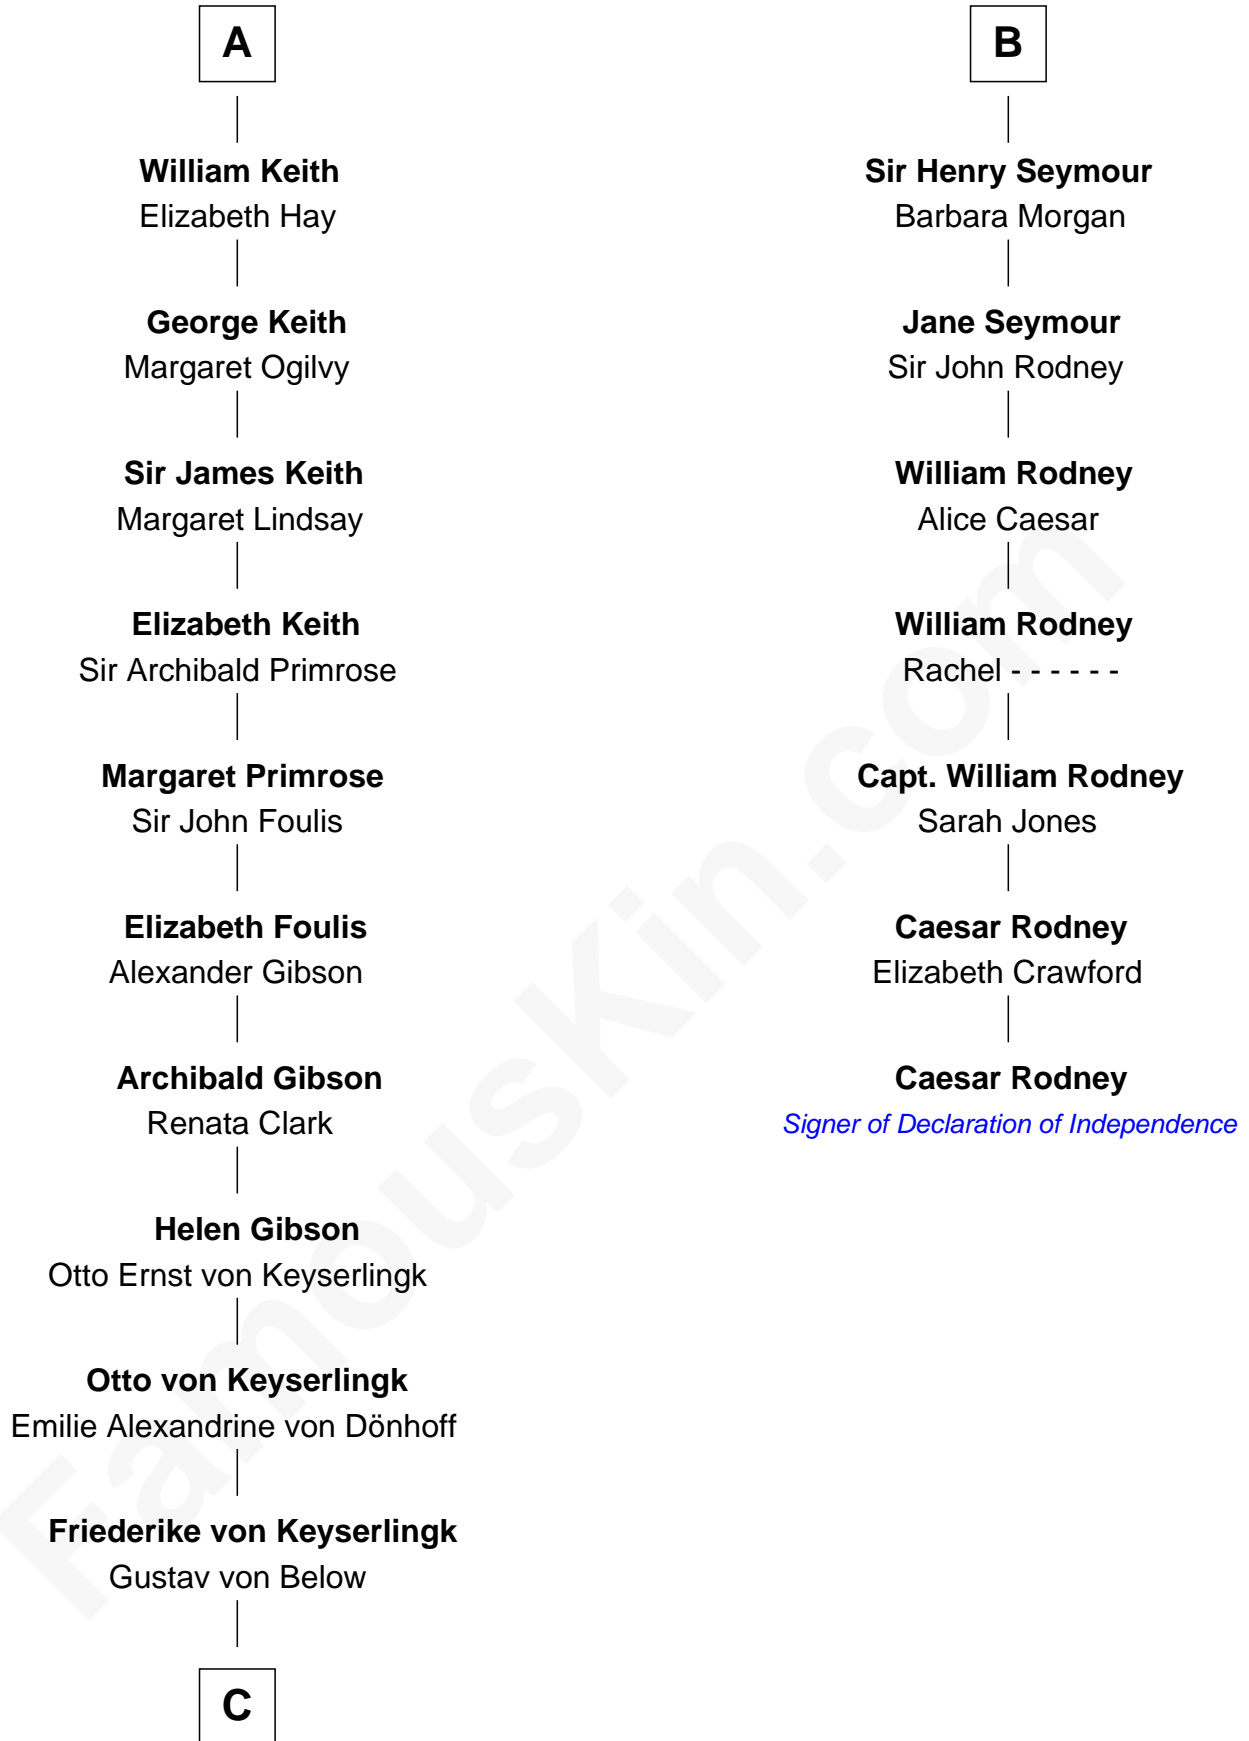

FamousKin.com
Relationship Chart of
Wernher von Braun
Rocket Scientist

13th cousin 7 times removed of

Caesar Rodney
Signer of the Declaration of Independence

Edward III, King of England
 Philippa of Hainault

C

—
Karl Emil Gustav von Below

Eleonore Melitta Behrend

—
Marie Eleonore Dorothea von Below

Wernher von Quistorp

—
Emmy von Quistorp

Magnus von Braun

—
Wernher von Braun