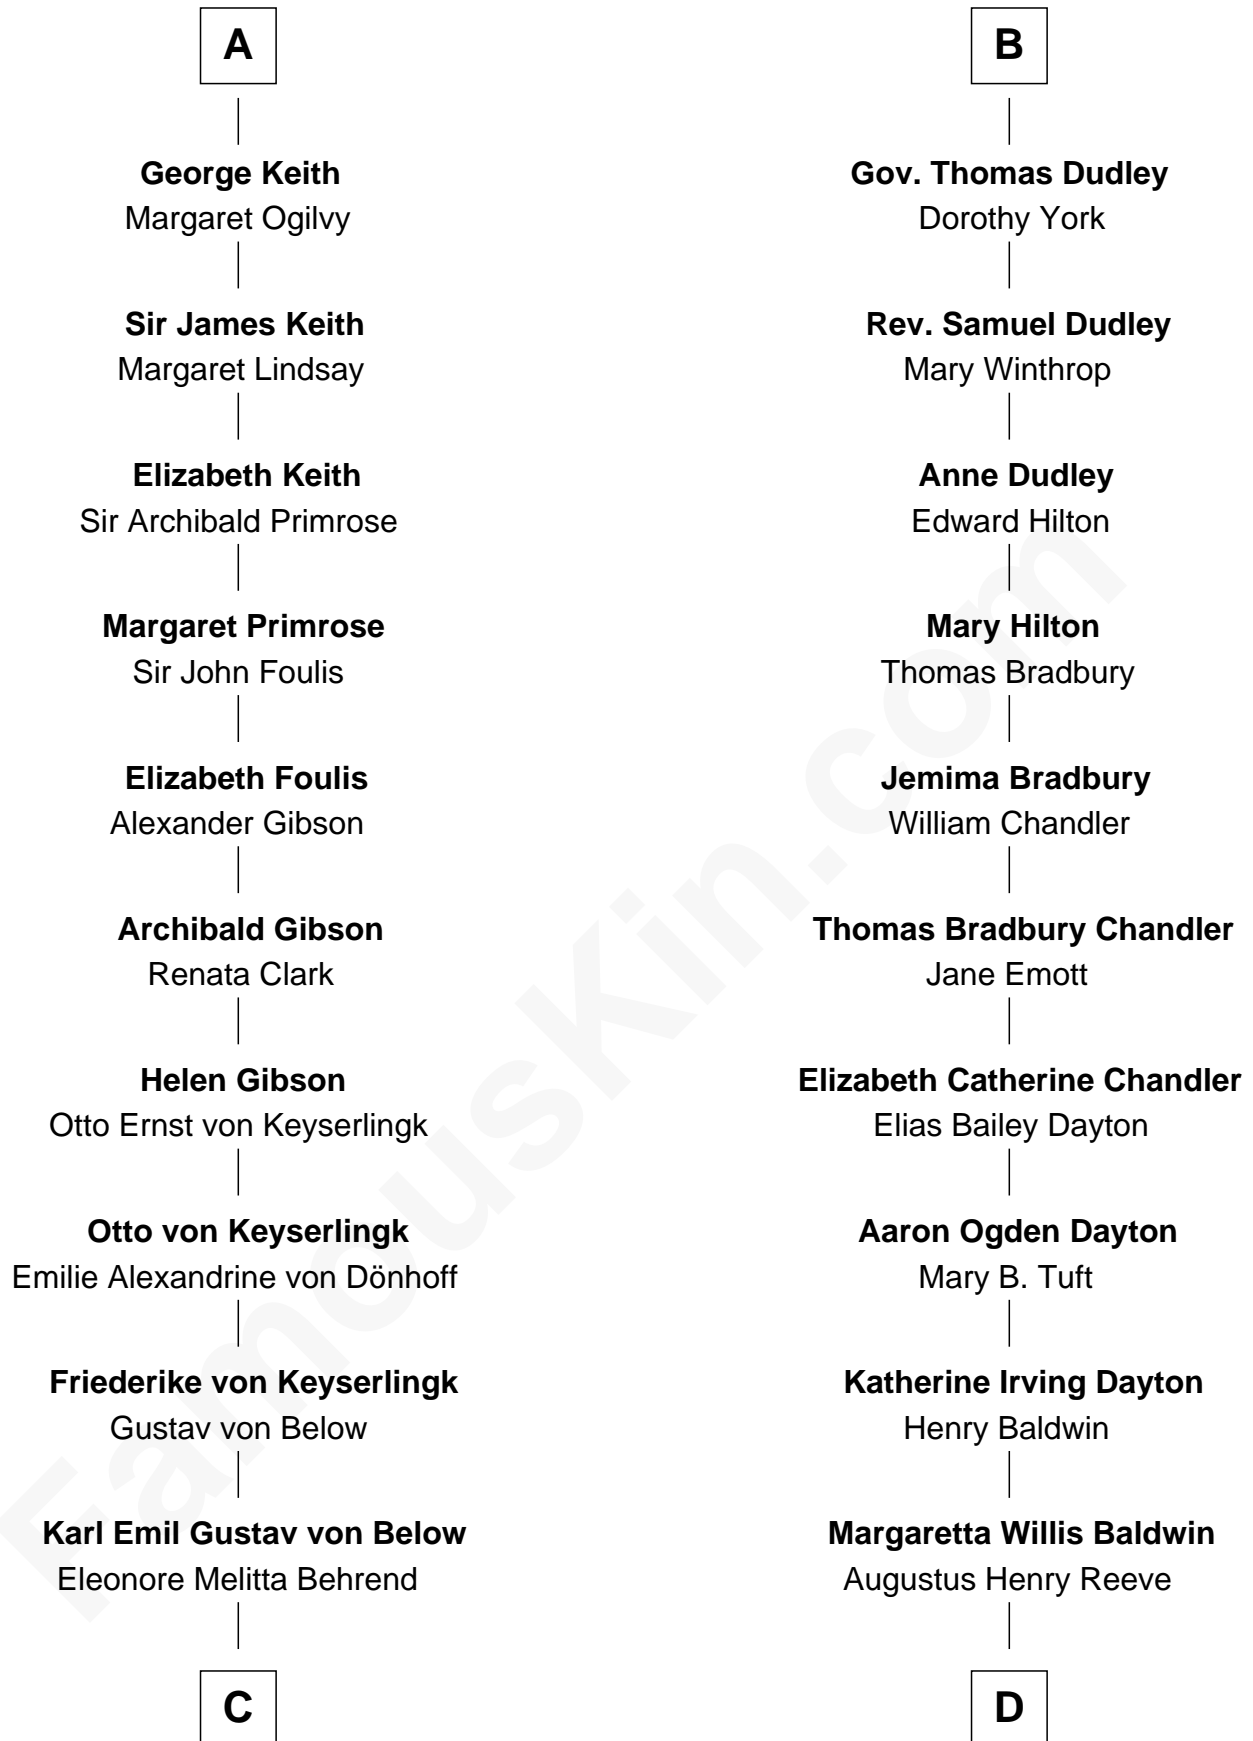

FamousKin.com Relationship Chart of

Wernher von Braun

Rocket Scientist

19th cousin of

Christopher Reeve

Movie Actor

Sir Thomas de Holand

Alice Fitzalan

C

Marie Eleonore Dorothea von Below

Wernher von Quistorp

Emmy von Quistorp

Magnus von Braun

Wernher von Braun

Rocket Scientist

D