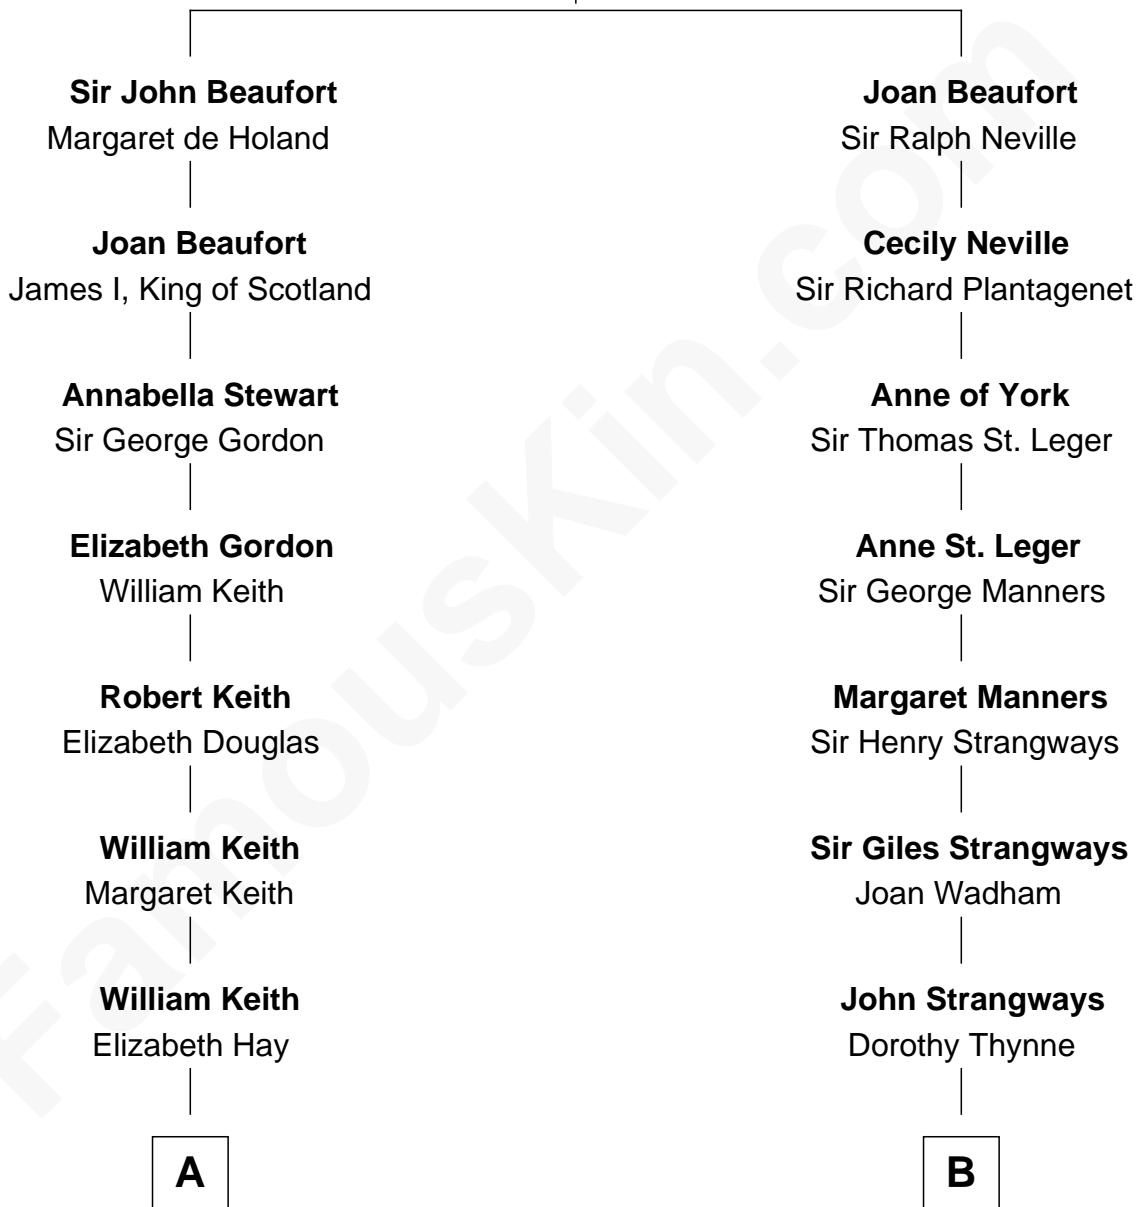

FamousKin.com
Relationship Chart of
Wernher von Braun
Rocket Scientist

16th cousin 3 times removed of
Steve McQueen
Movie Actor

John of Gaunt
 Katherine Roet

C

Marie Eleonore Dorothea von Below

Wernher von Quistorp

Emmy von Quistorp

Magnus von Braun

Wernher von Braun

Rocket Scientist

FamousKin.com