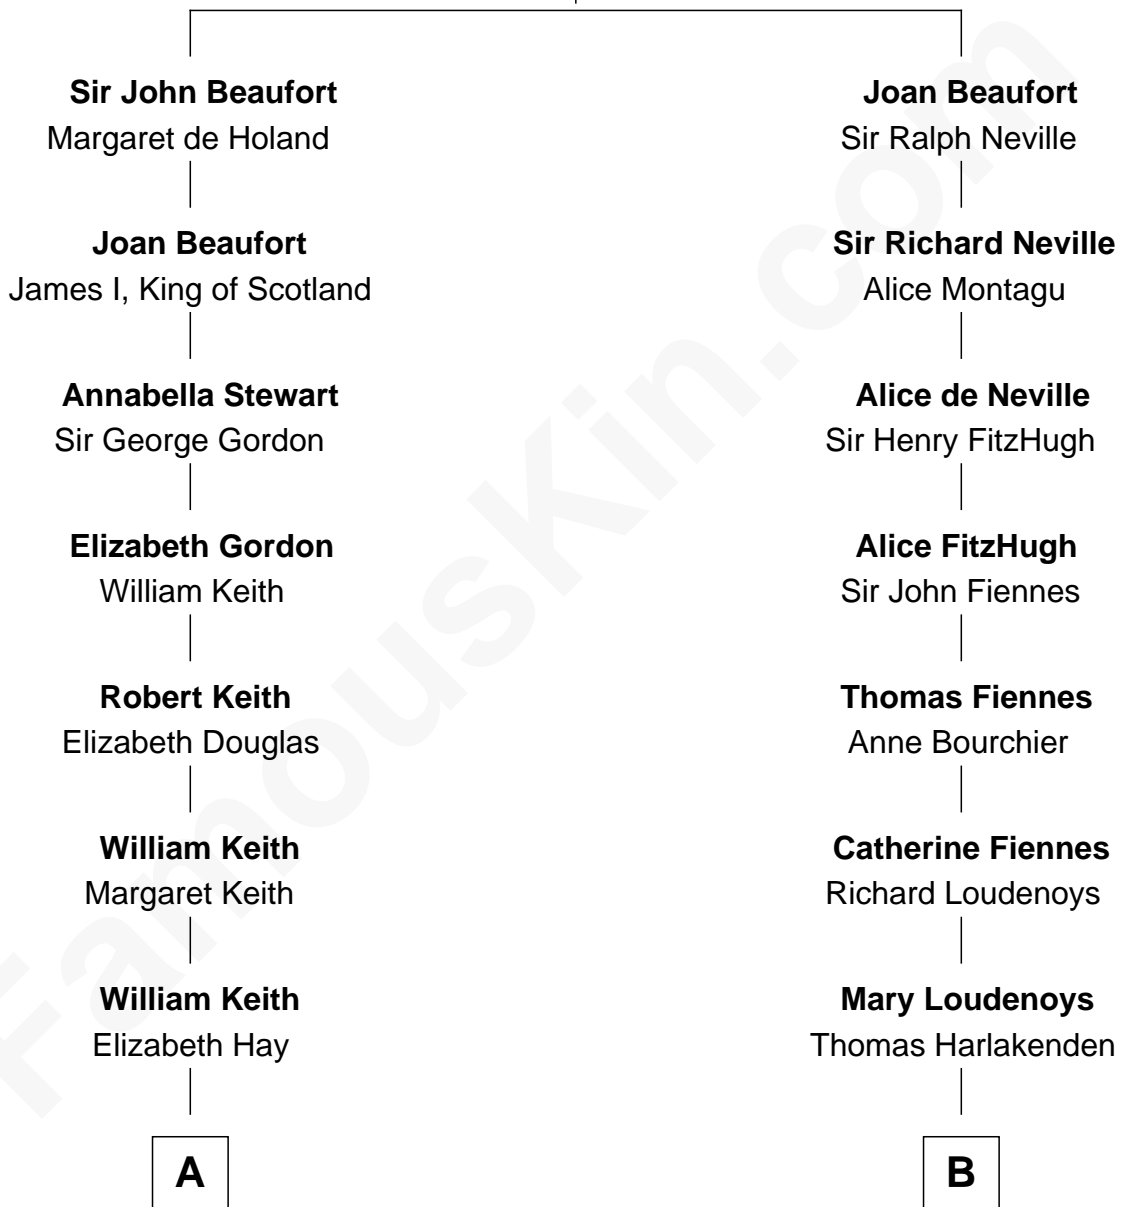

FamousKin.com
Relationship Chart of
Wernher von Braun
Rocket Scientist

19th cousin 1 time removed of

Anne Baxter
Movie Actress

John of Gaunt
 Katherine Roet

C

Marie Eleonore Dorothea von Below

Wernher von Quistorp

Emmy von Quistorp

Magnus von Braun

Wernher von Braun

Rocket Scientist

D

William Carey Wright

Anna Lloyd Jones

Frank Lloyd Wright