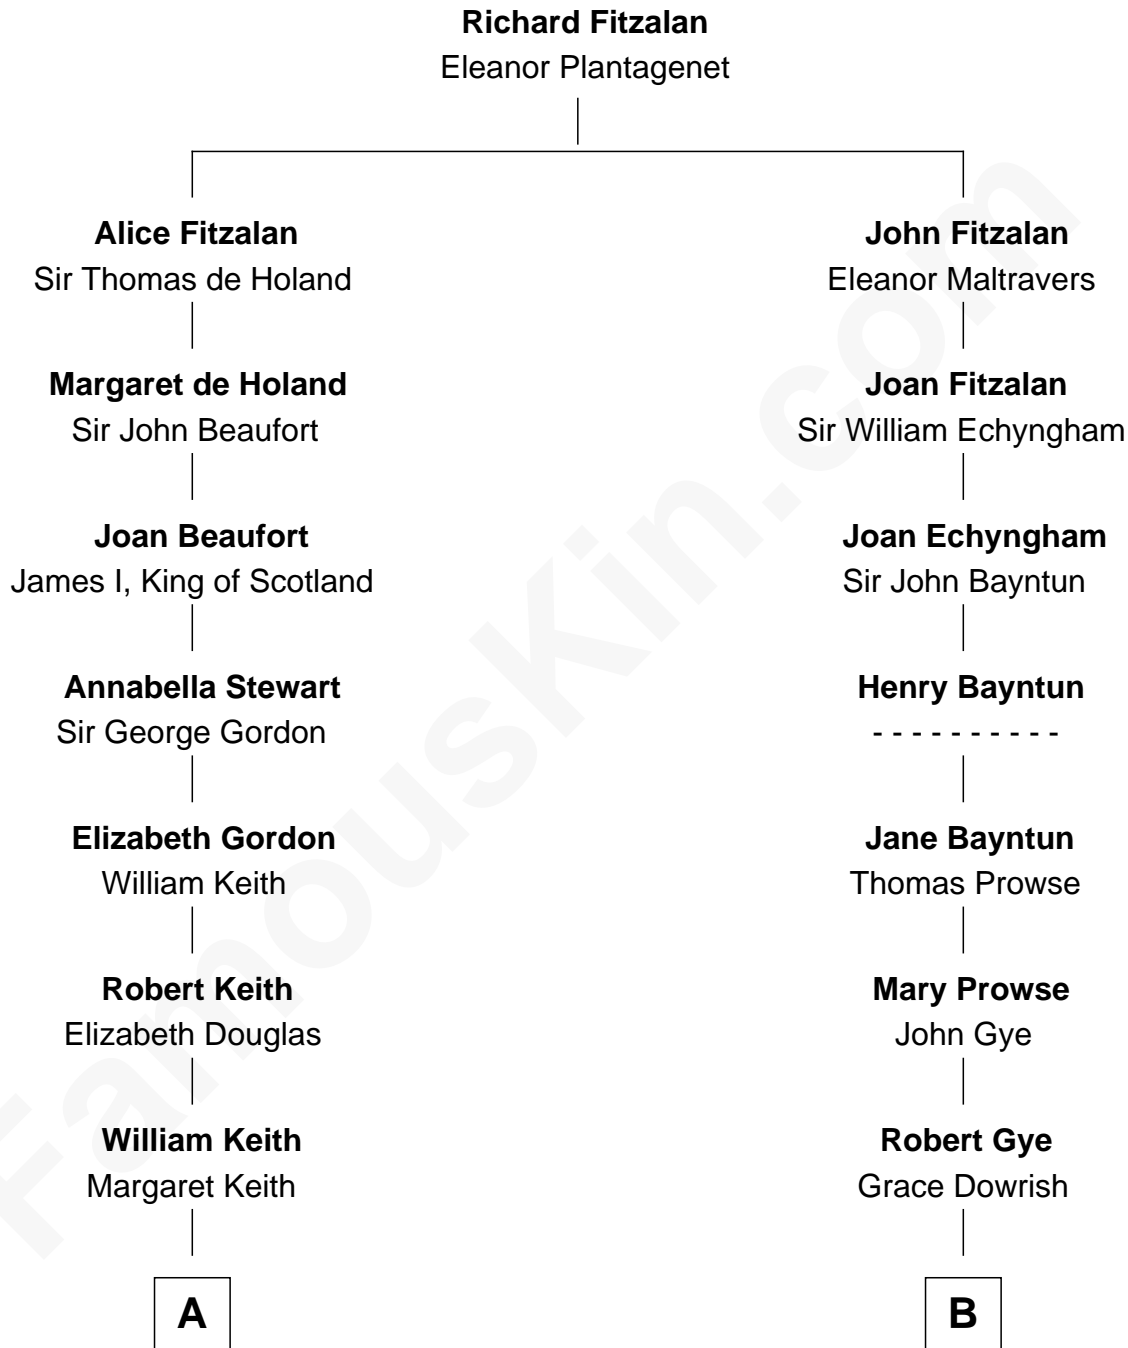

FamousKin.com
Relationship Chart of
Wernher von Braun
Rocket Scientist

18th cousin 2 times removed of

Barbara (Pierce) Bush
First Lady of President George H.W. Bush

C

Karl Emil Gustav von Below

Eleonore Melitta Behrend

Marie Eleonore Dorothea von Below

Wernher von Quistorp

Emmy von Quistorp

Magnus von Braun

Wernher von Braun

Rocket Scientist

D

Marvin Pierce

Pauline Robinson

Barbara (Pierce) Bush

First Lady of George H.W. Bush