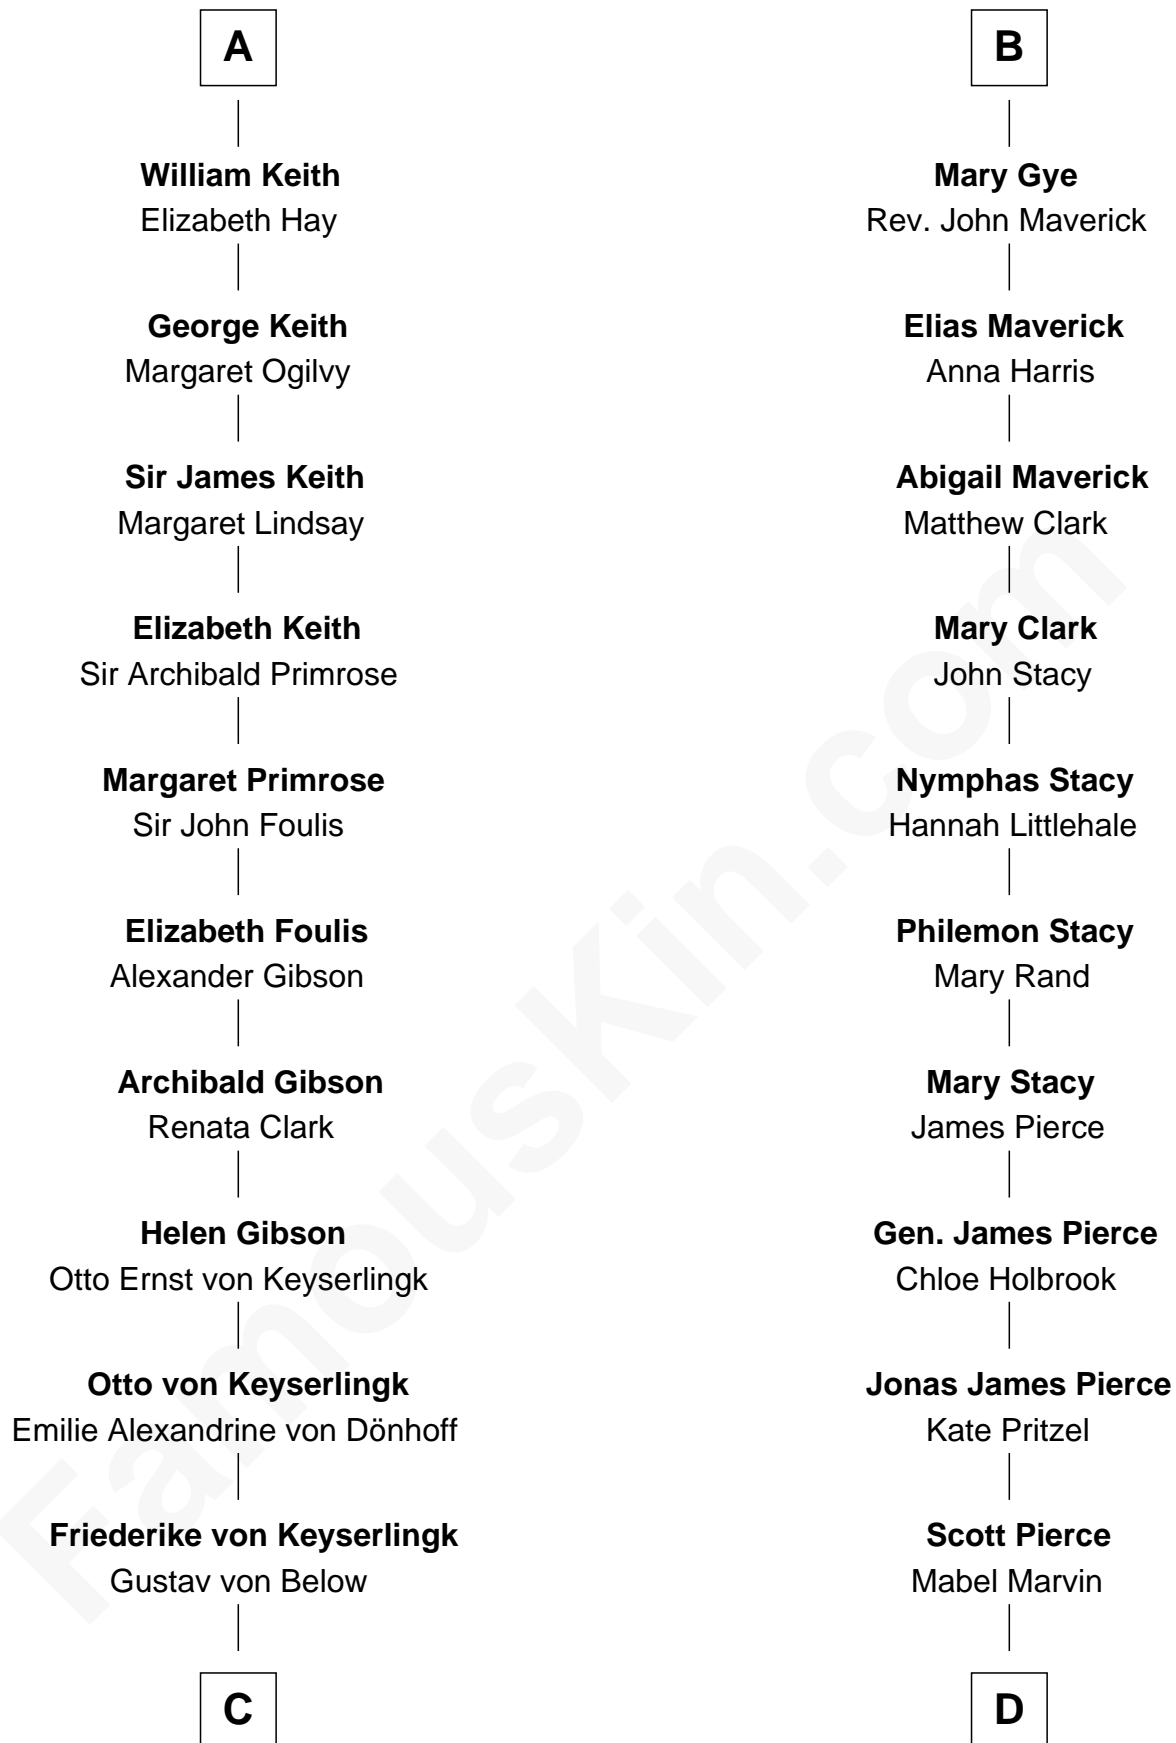

FamousKin.com
Relationship Chart of
Wernher von Braun
Rocket Scientist

18th cousin 2 times removed of

Barbara (Pierce) Bush
First Lady of President George H.W. Bush

C

Karl Emil Gustav von Below

Eleonore Melitta Behrend

Marie Eleonore Dorothea von Below

Wernher von Quistorp

Emmy von Quistorp

Magnus von Braun

Wernher von Braun

Rocket Scientist

D

Marvin Pierce