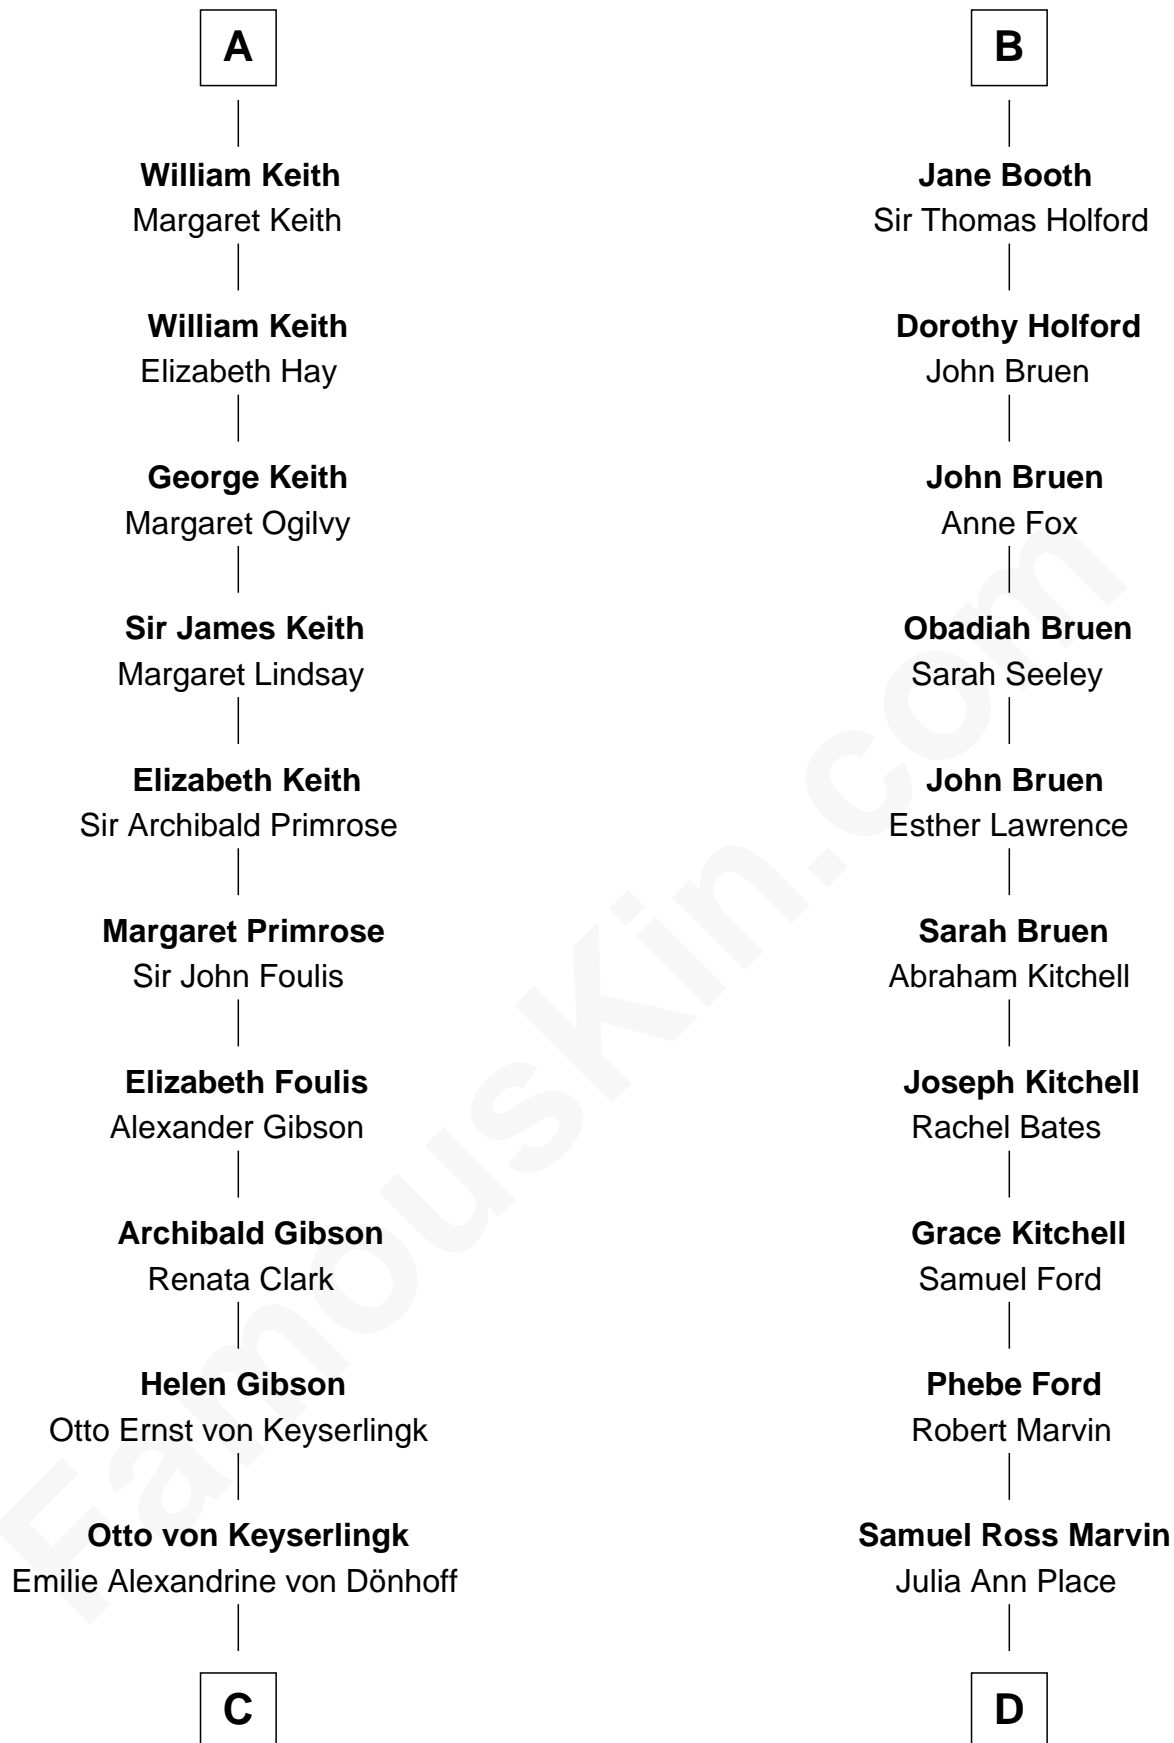

FamousKin.com
Relationship Chart of
Wernher von Braun
Rocket Scientist

20th cousin 1 time removed of
Barbara (Pierce) Bush
First Lady of President George H.W. Bush

C

Friederike von Keyserlingk

Gustav von Below

Karl Emil Gustav von Below

Eleonore Melitta Behrend

Marie Eleonore Dorothea von Below

Wernher von Quistorp

Emmy von Quistorp

Magnus von Braun

Wernher von Braun

Rocket Scientist

D

Jerome Place Marvin

Martha Ann Stokes

Mabel Marvin

Scott Pierce

Marvin Pierce

Pauline Robinson

Barbara (Pierce) Bush