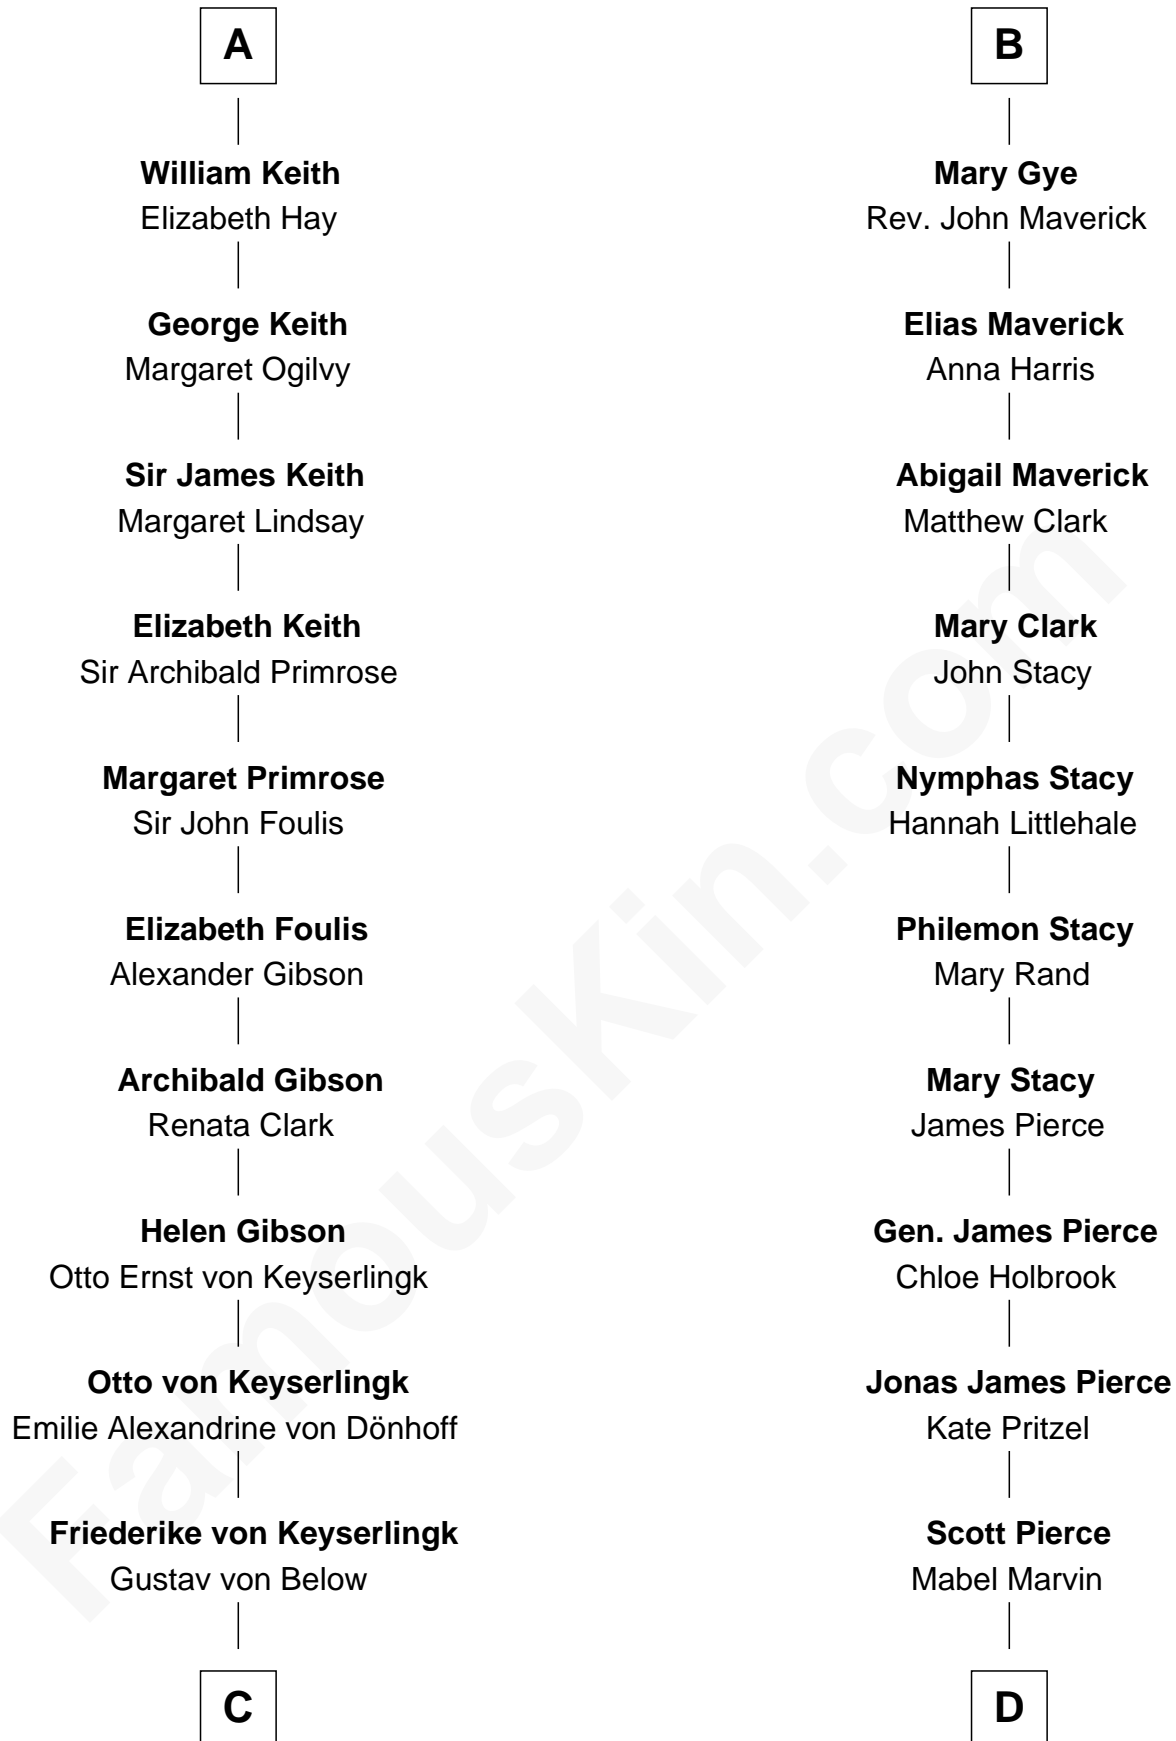

FamousKin.com
Relationship Chart of
Wernher von Braun
Rocket Scientist

19th cousin 1 time removed of

George W. Bush
43rd U.S. President

Richard Fitzalan
 Eleanor Plantagenet

C

Karl Emil Gustav von Below

Eleonore Melitta Behrend

Marie Eleonore Dorothea von Below

Wernher von Quistorp

Emmy von Quistorp

Magnus von Braun

Wernher von Braun

Rocket Scientist

D

Marvin Pierce