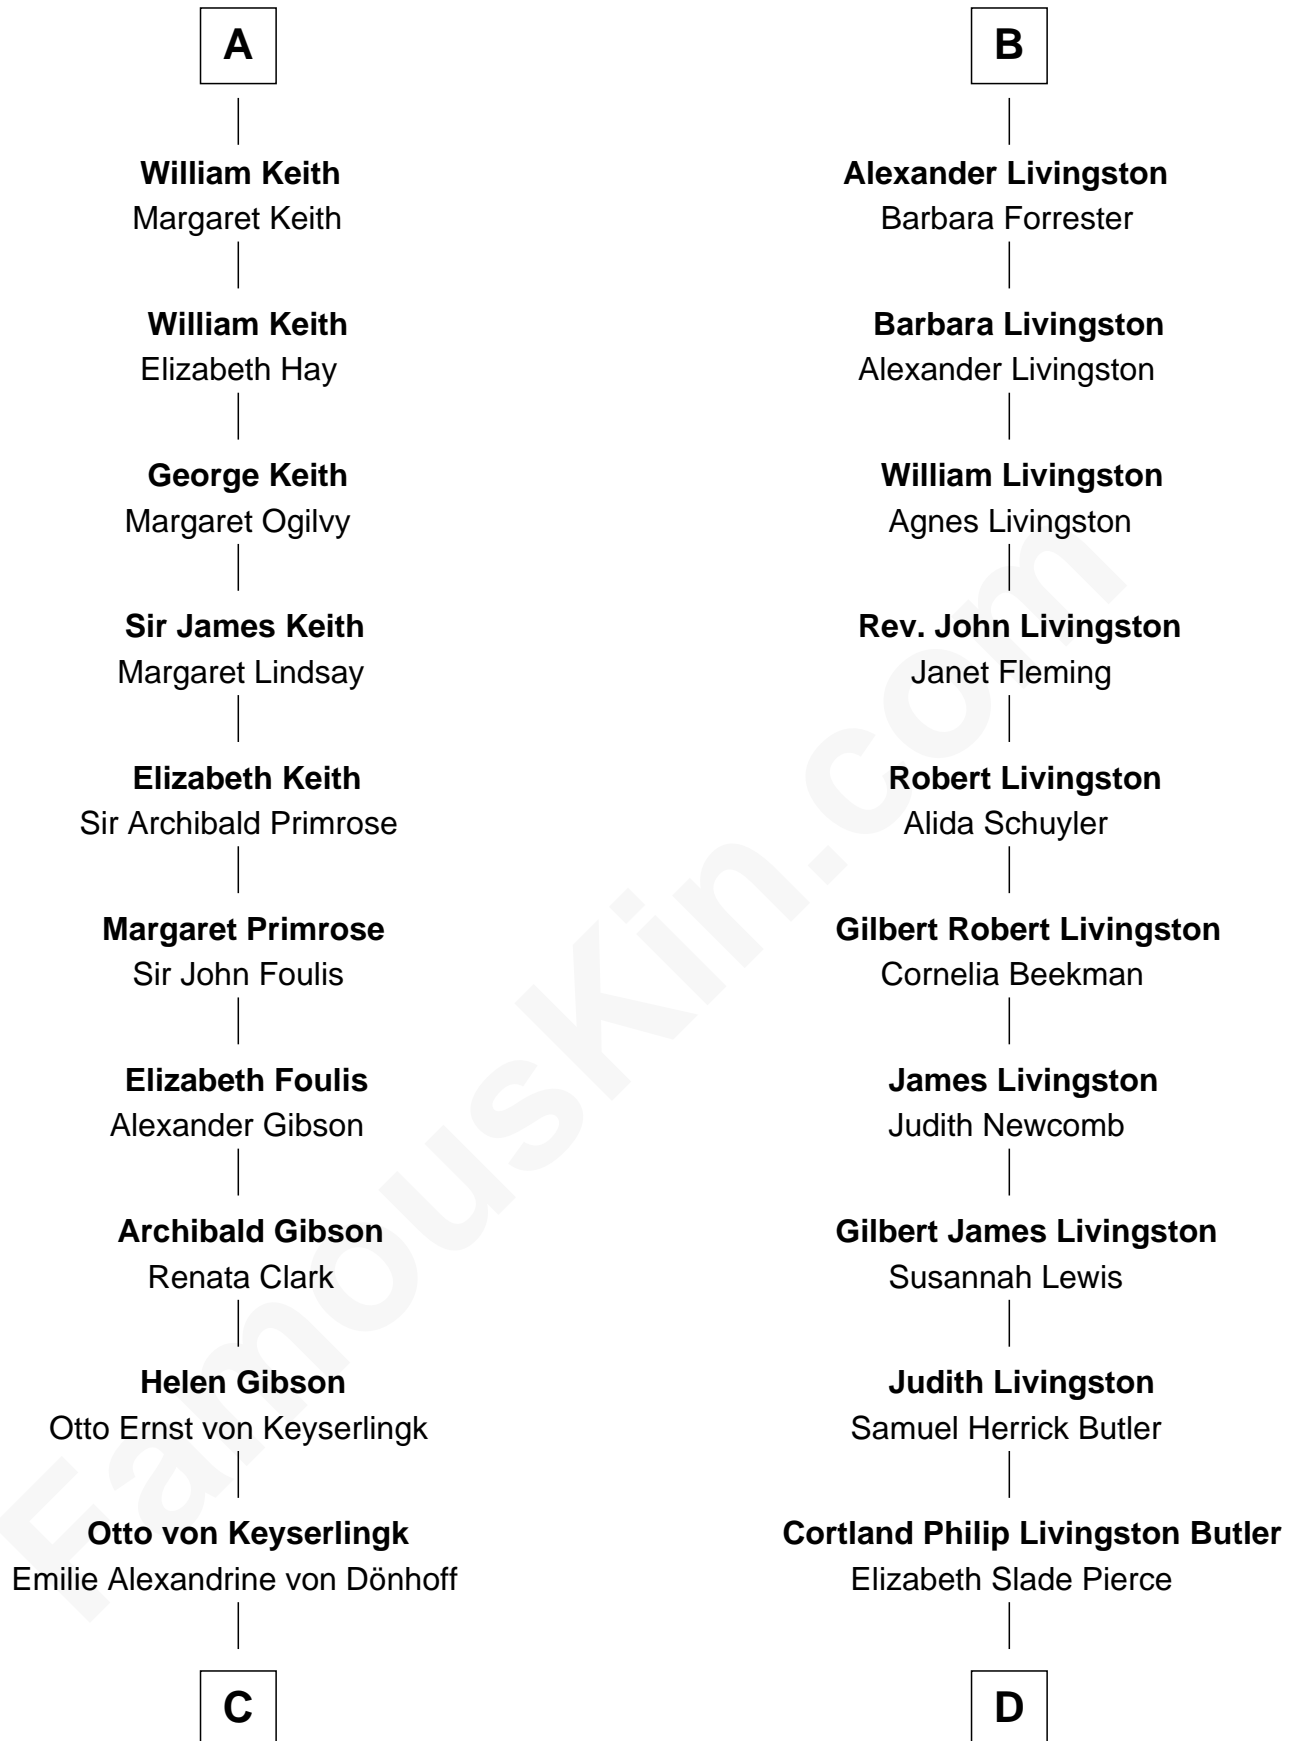

FamousKin.com Relationship Chart of

Wernher von Braun

Rocket Scientist

21st cousin of

George W. Bush

43rd U.S. President

Robert I, King of Scotland

Isabella of Mar

C

Friederike von Keyserlingk

Gustav von Below

Karl Emil Gustav von Below

Eleonore Melitta Behrend

Marie Eleonore Dorothea von Below

Wernher von Quistorp

Emmy von Quistorp