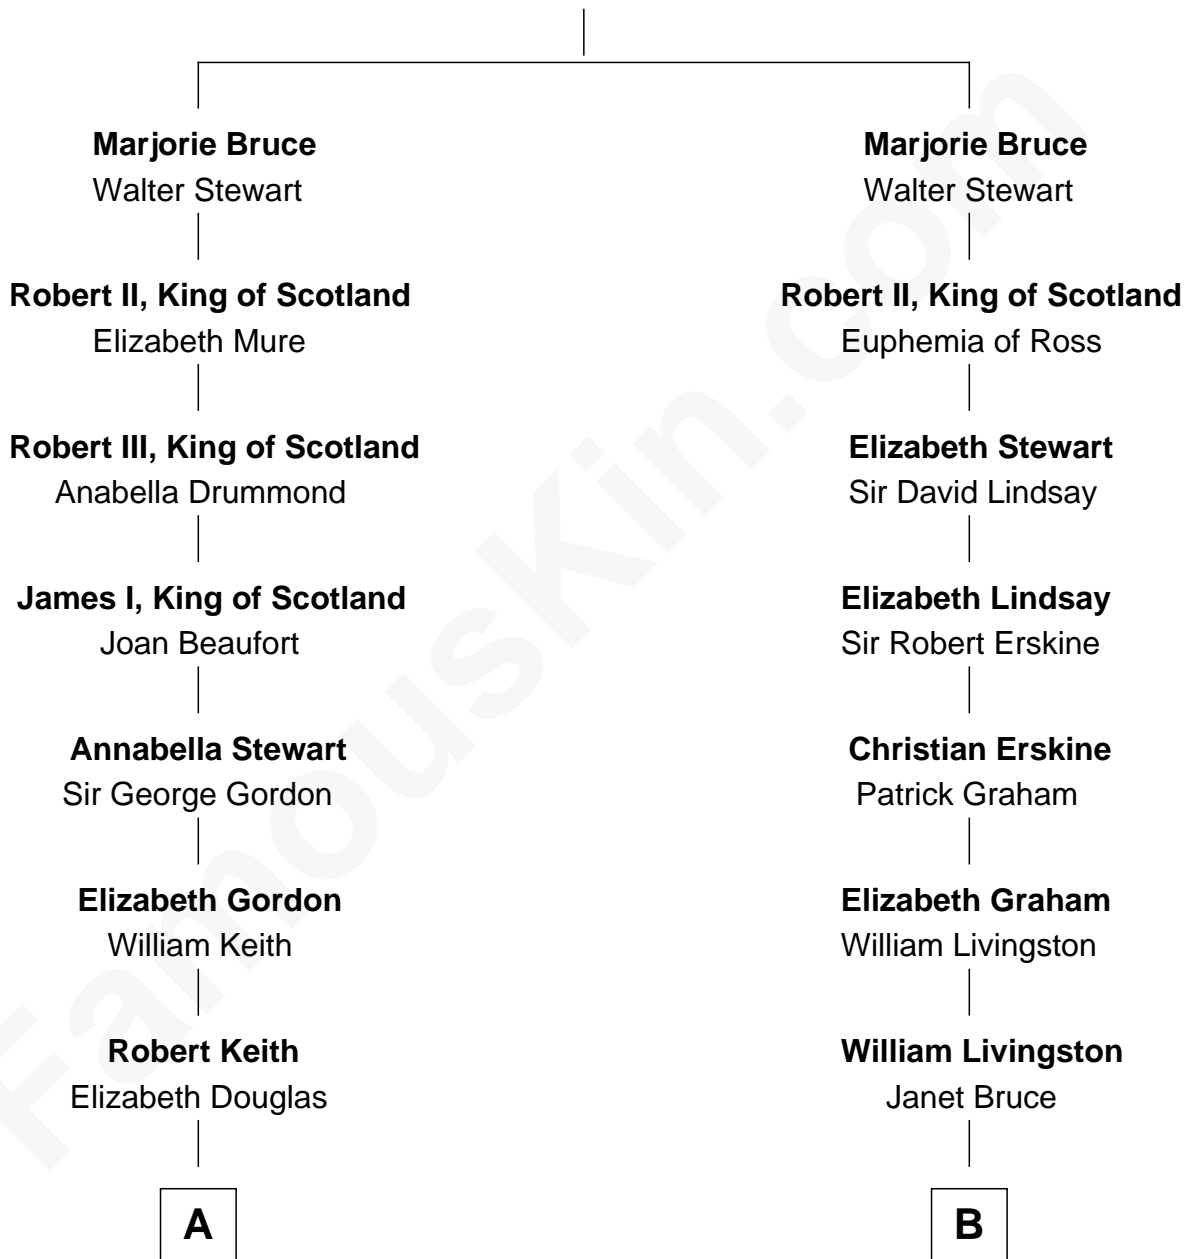

FamousKin.com Relationship Chart of

Wernher von Braun

Rocket Scientist

21st cousin of

George W. Bush

43rd U.S. President

Robert I, King of Scotland

Isabella of Mar

C

Friederike von Keyserlingk

Gustav von Below

Karl Emil Gustav von Below

Eleonore Melitta Behrend

Marie Eleonore Dorothea von Below

Wernher von Quistorp

Emmy von Quistorp

Magnus von Braun

Wernher von Braun

Rocket Scientist

D

Mary Elizabeth Butler

Robert Emmet Sheldon

Flora Sheldon

Samuel Prescott Bush

Prescott Sheldon Bush

Dorothy Wear Walker

George Herbert Walker Bush

Barbara Pierce

George W. Bush

43rd U.S. President