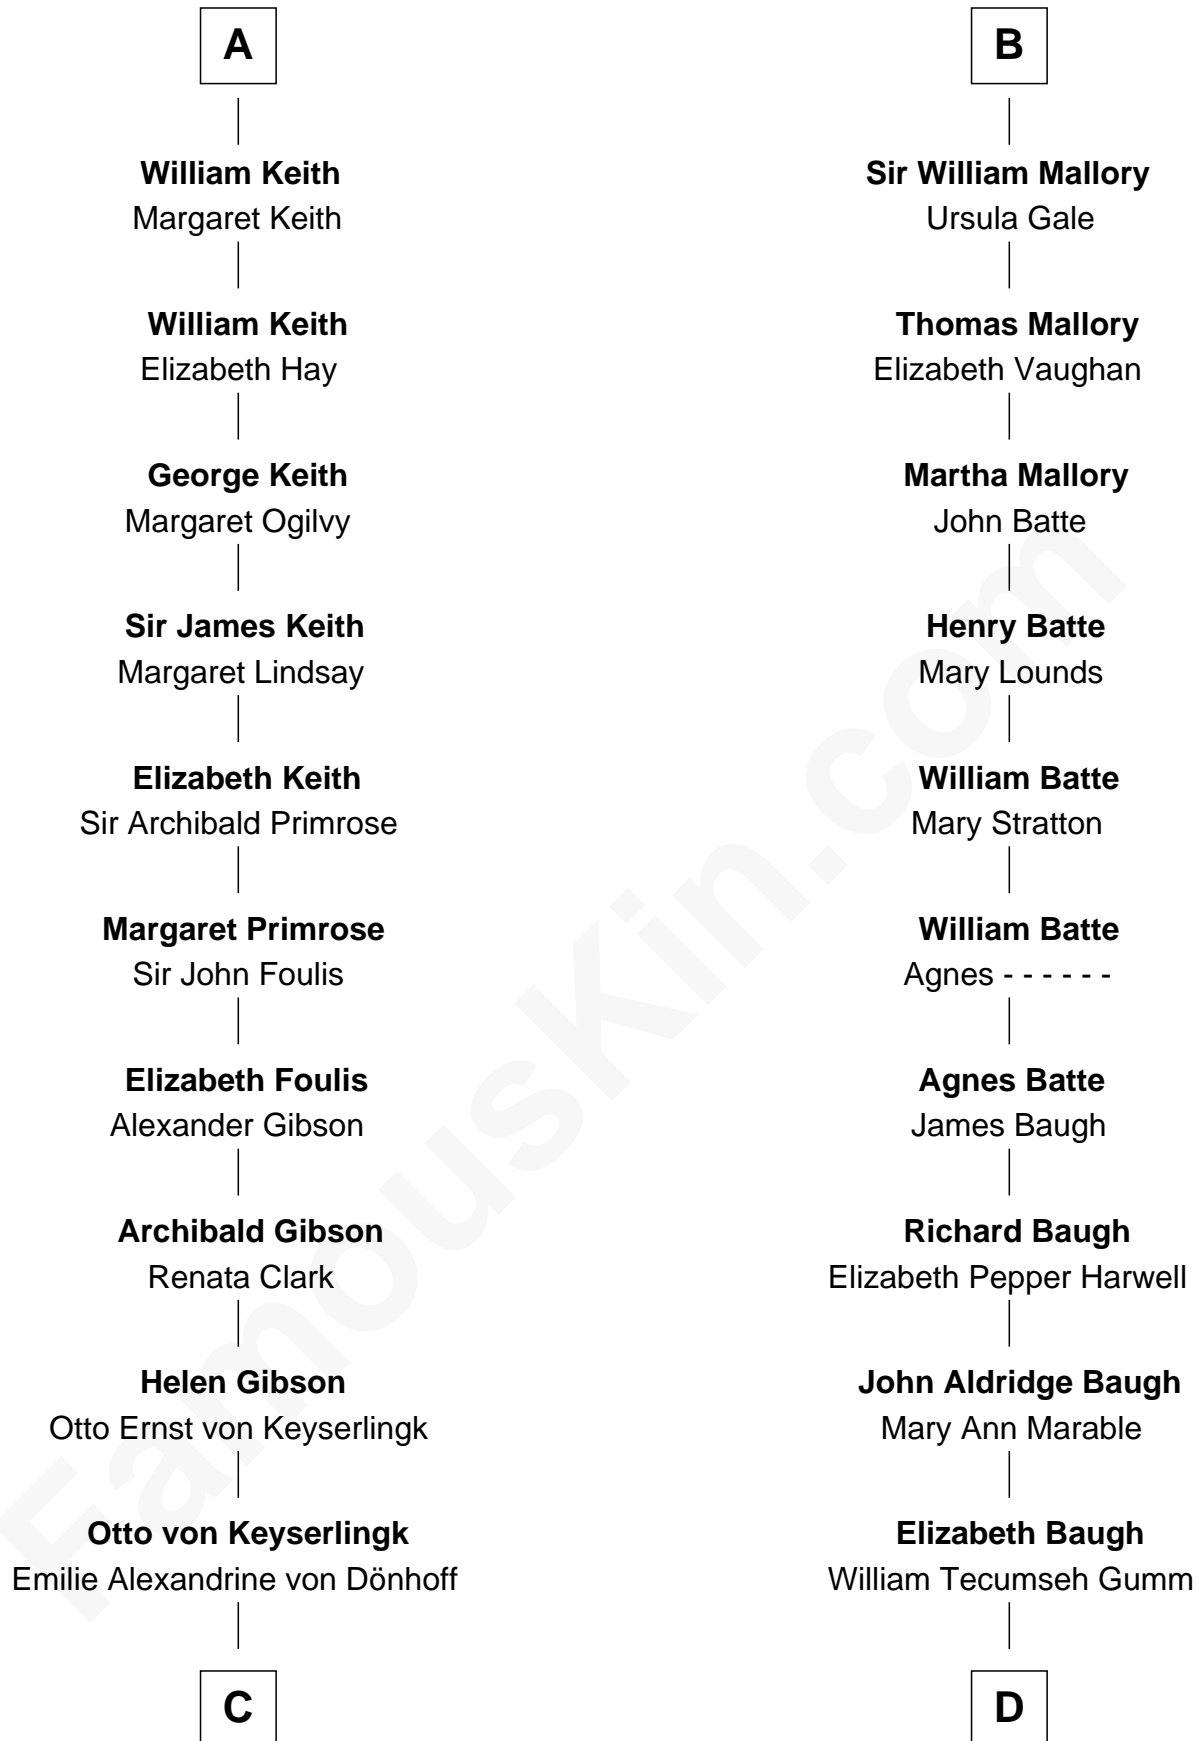

**FamousKin.com**  
**Relationship Chart of**  
**Wernher von Braun**  
*Rocket Scientist*

18th cousin 3 times removed of

**Judy Garland**  
*Singer and Movie Actress*

**Edmund Fitzalan**  
 Alice de Warenne