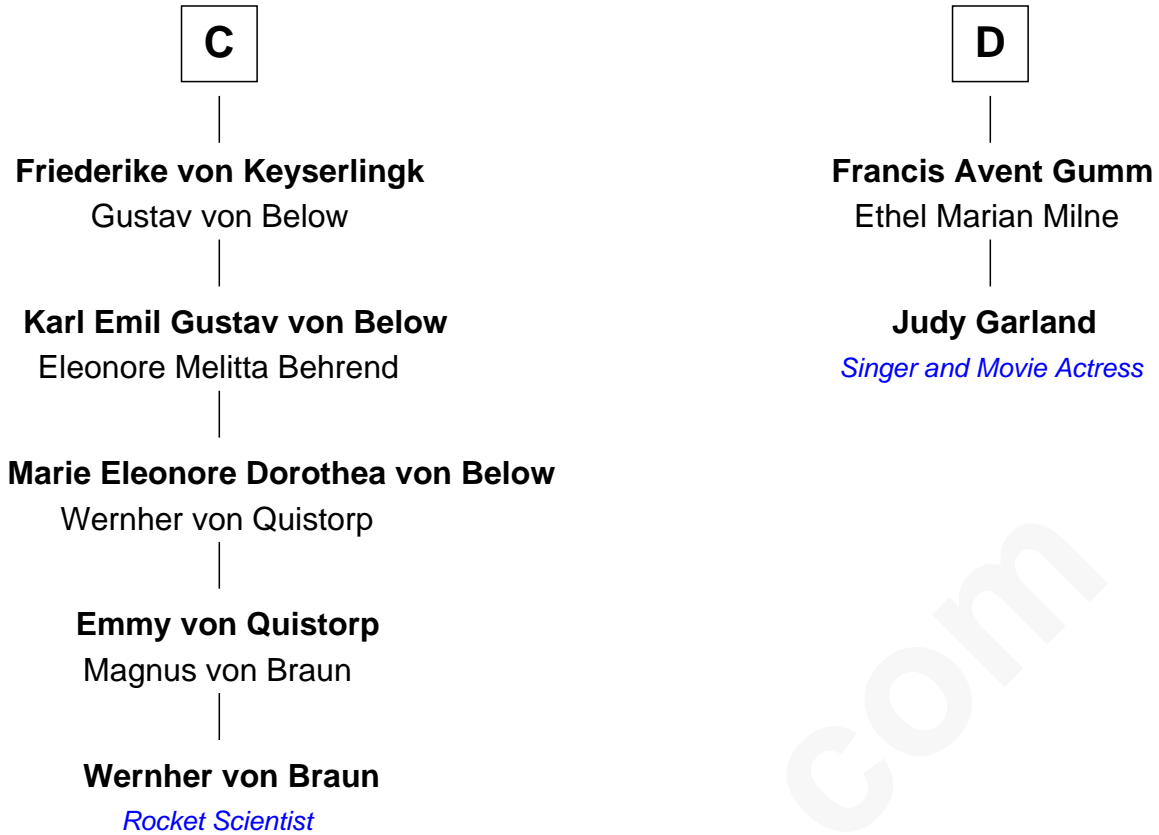

**FamousKin.com**  
**Relationship Chart of**  
**Wernher von Braun**  
*Rocket Scientist*

18th cousin 3 times removed of

**Judy Garland**  
*Singer and Movie Actress*

**Edmund Fitzalan**  
 Alice de Warenne

FamousKin.com