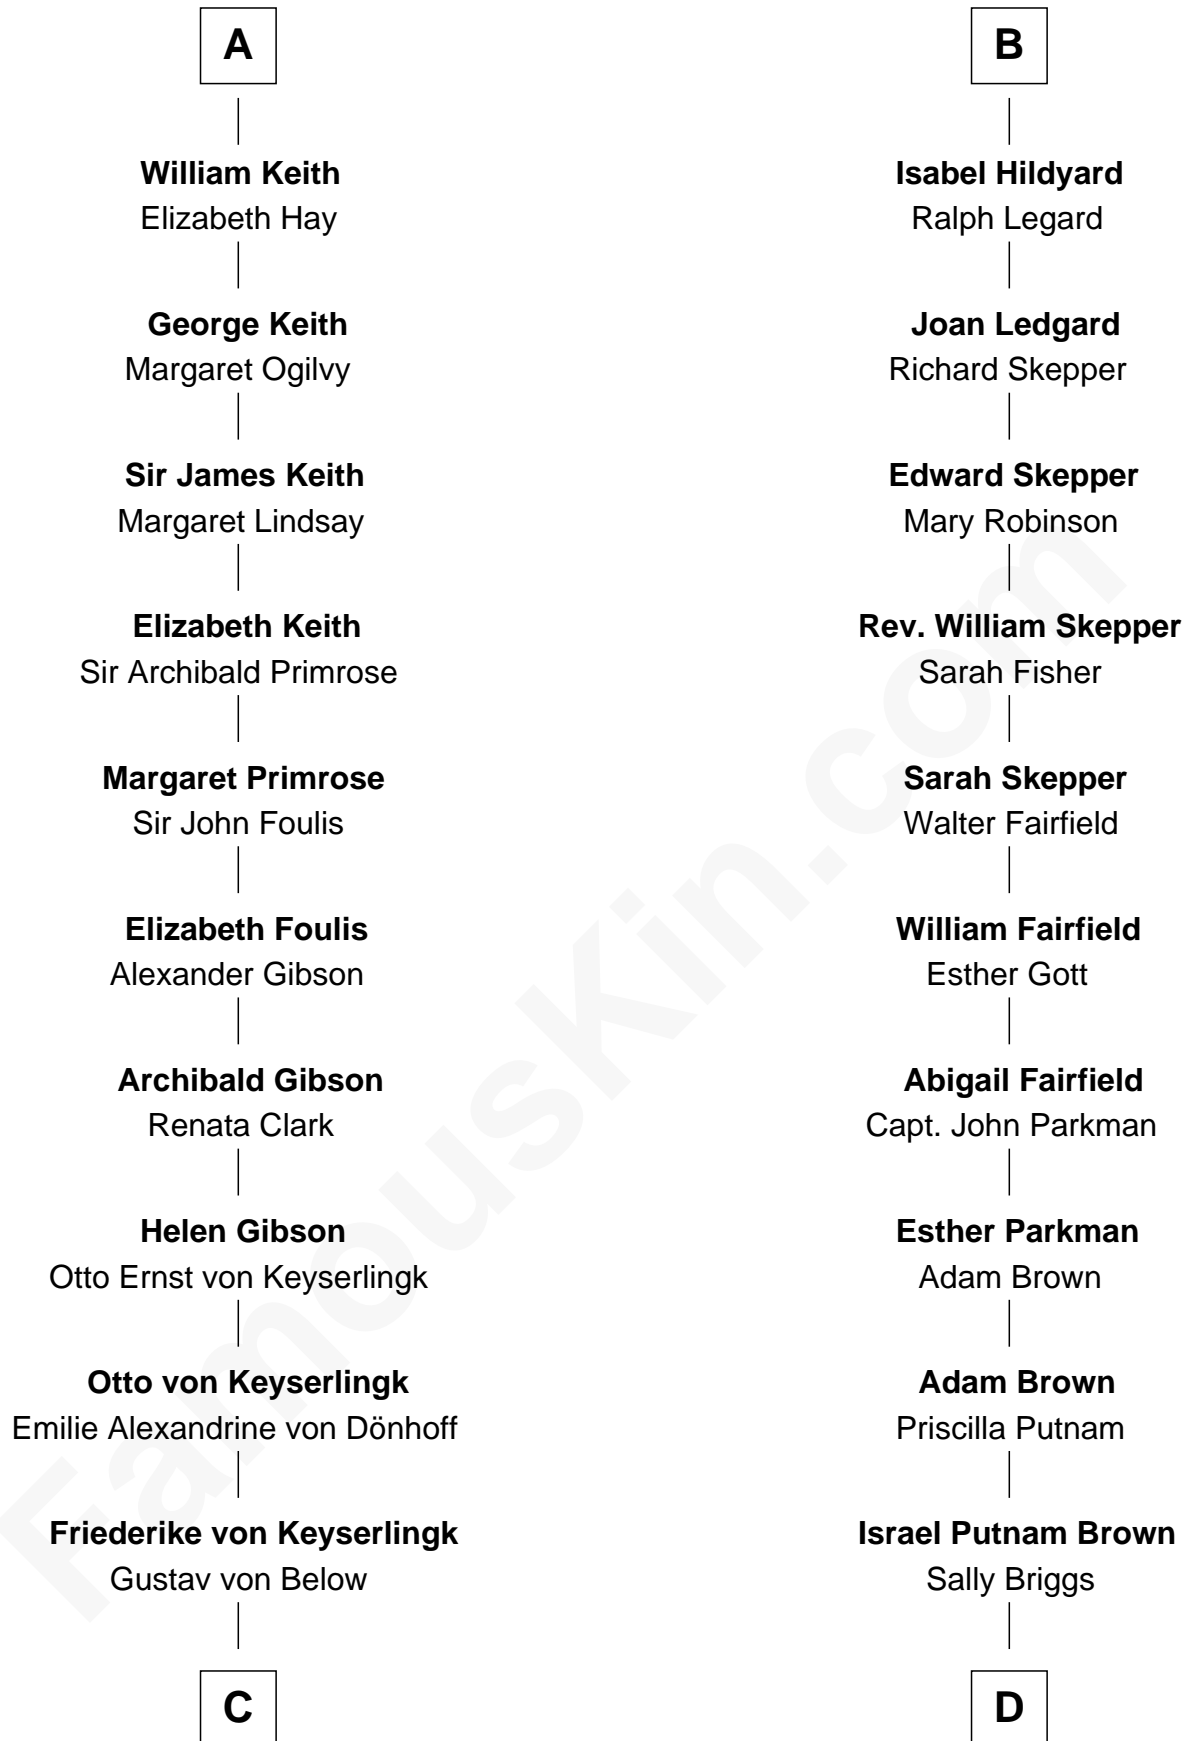

FamousKin.com Relationship Chart of

Wernher von Braun

Rocket Scientist

20th cousin of

Calvin Coolidge

30th U.S. President

Edward III, King of England

Philippa of Hainault

C

Karl Emil Gustav von Below

Eleonore Melitta Behrend

Marie Eleonore Dorothea von Below

Wernher von Quistorp

Emmy von Quistorp

Magnus von Braun

Wernher von Braun