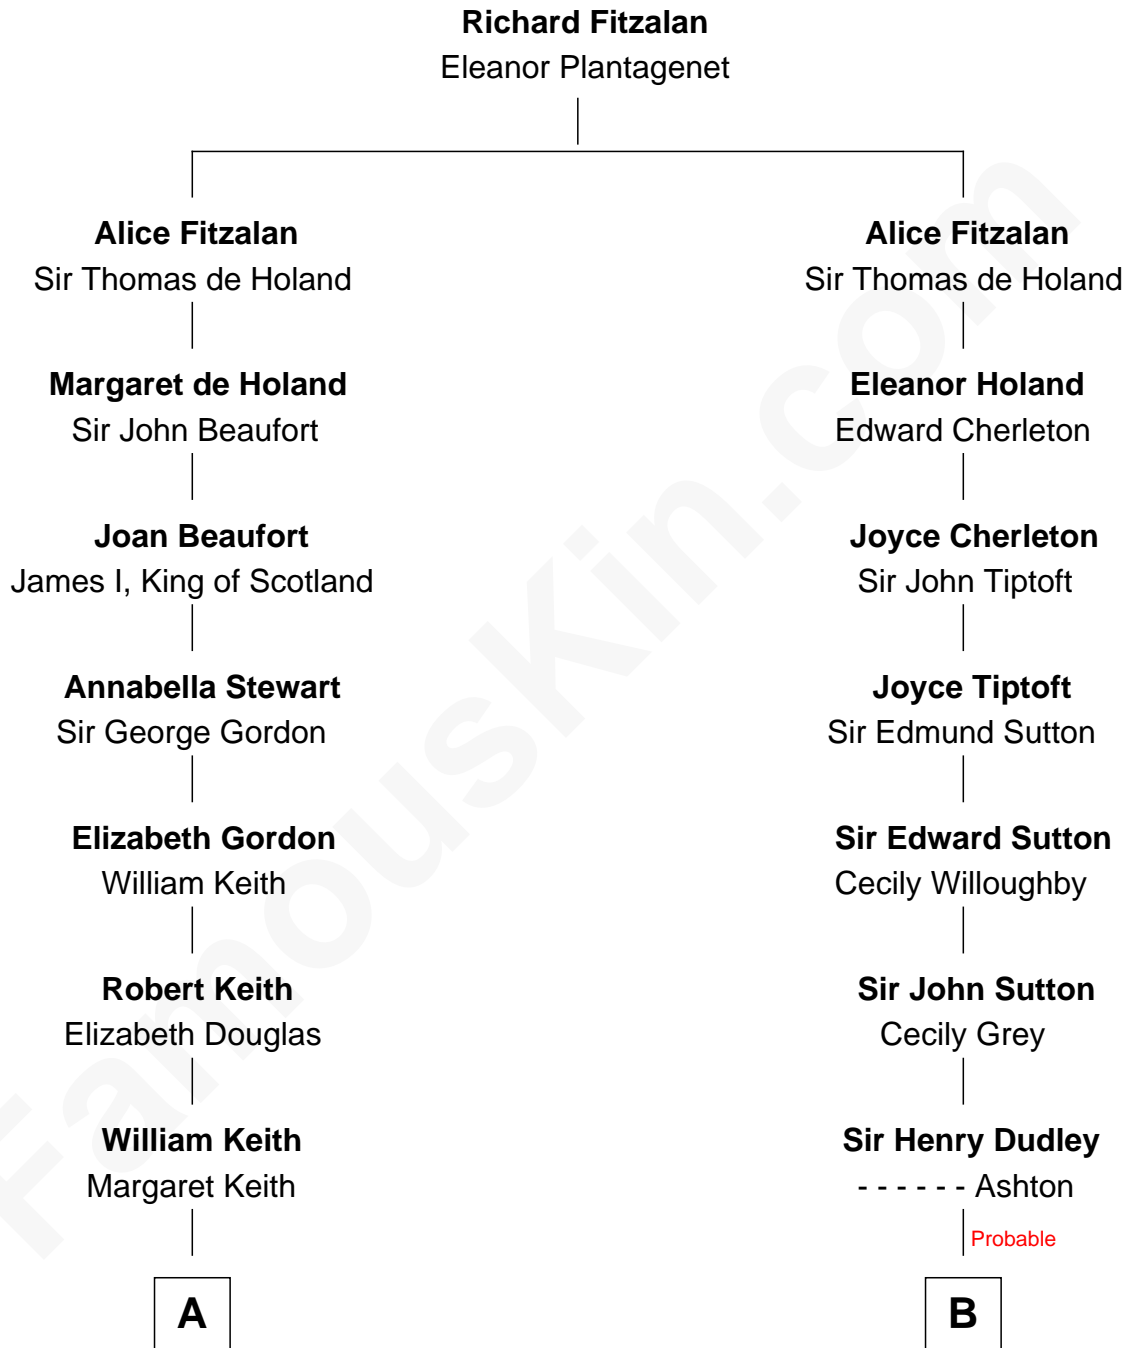

FamousKin.com
Relationship Chart of
Wernher von Braun
Rocket Scientist

18th cousin 2 times removed of
Humphrey Bogart
Movie Actor

C

Karl Emil Gustav von Below

Eleonore Melitta Behrend

Marie Eleonore Dorothea von Below

Wernher von Quistorp

Emmy von Quistorp

Magnus von Braun

Wernher von Braun

Rocket Scientist

D

Maud Humphrey

Dr. Belmont Deforest Bogart