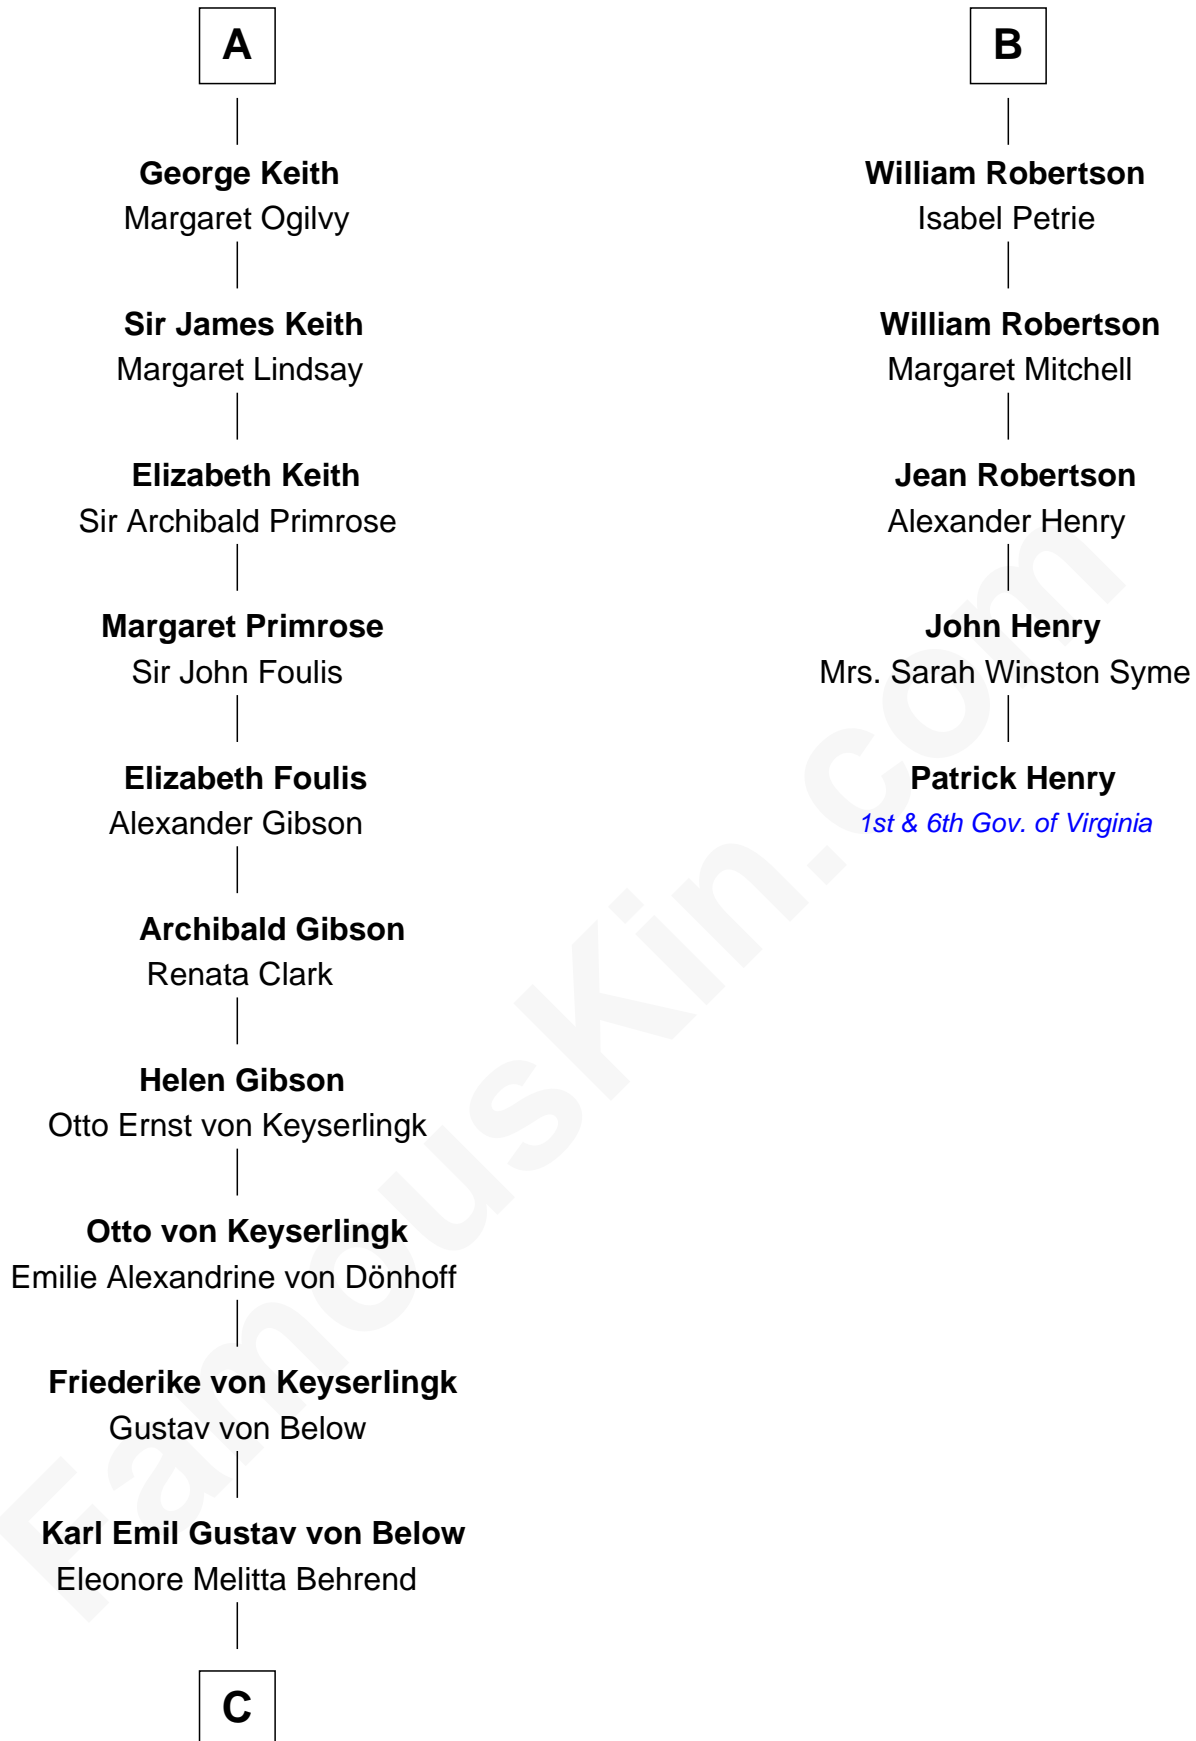

FamousKin.com
Relationship Chart of
Wernher von Braun
Rocket Scientist

11th cousin 8 times removed of
Patrick Henry
1st and 6th Governor of Virginia

C

Marie Eleonore Dorothea von Below

Wernher von Quistorp

Emmy von Quistorp

Magnus von Braun

Wernher von Braun

Rocket Scientist

FamousKin.com