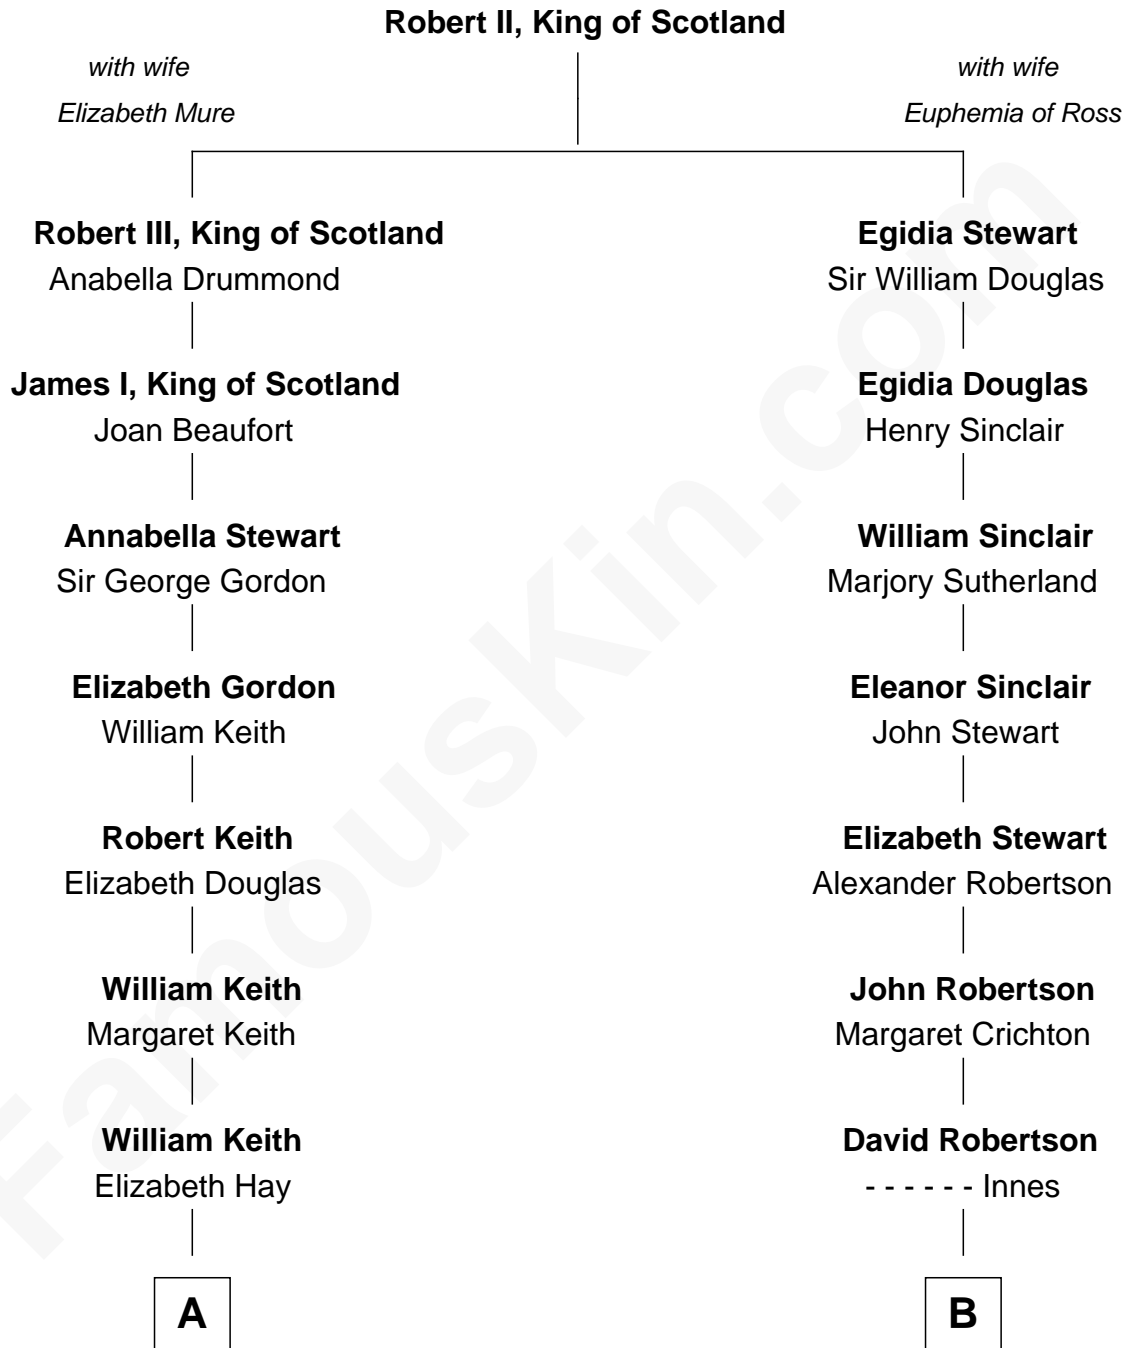

FamousKin.com
Relationship Chart of
Wernher von Braun
Rocket Scientist

11th cousin 8 times removed of
Patrick Henry
1st and 6th Governor of Virginia

C

Marie Eleonore Dorothea von Below

Wernher von Quistorp

Emmy von Quistorp

Magnus von Braun

Wernher von Braun

Rocket Scientist

FamousKin.com