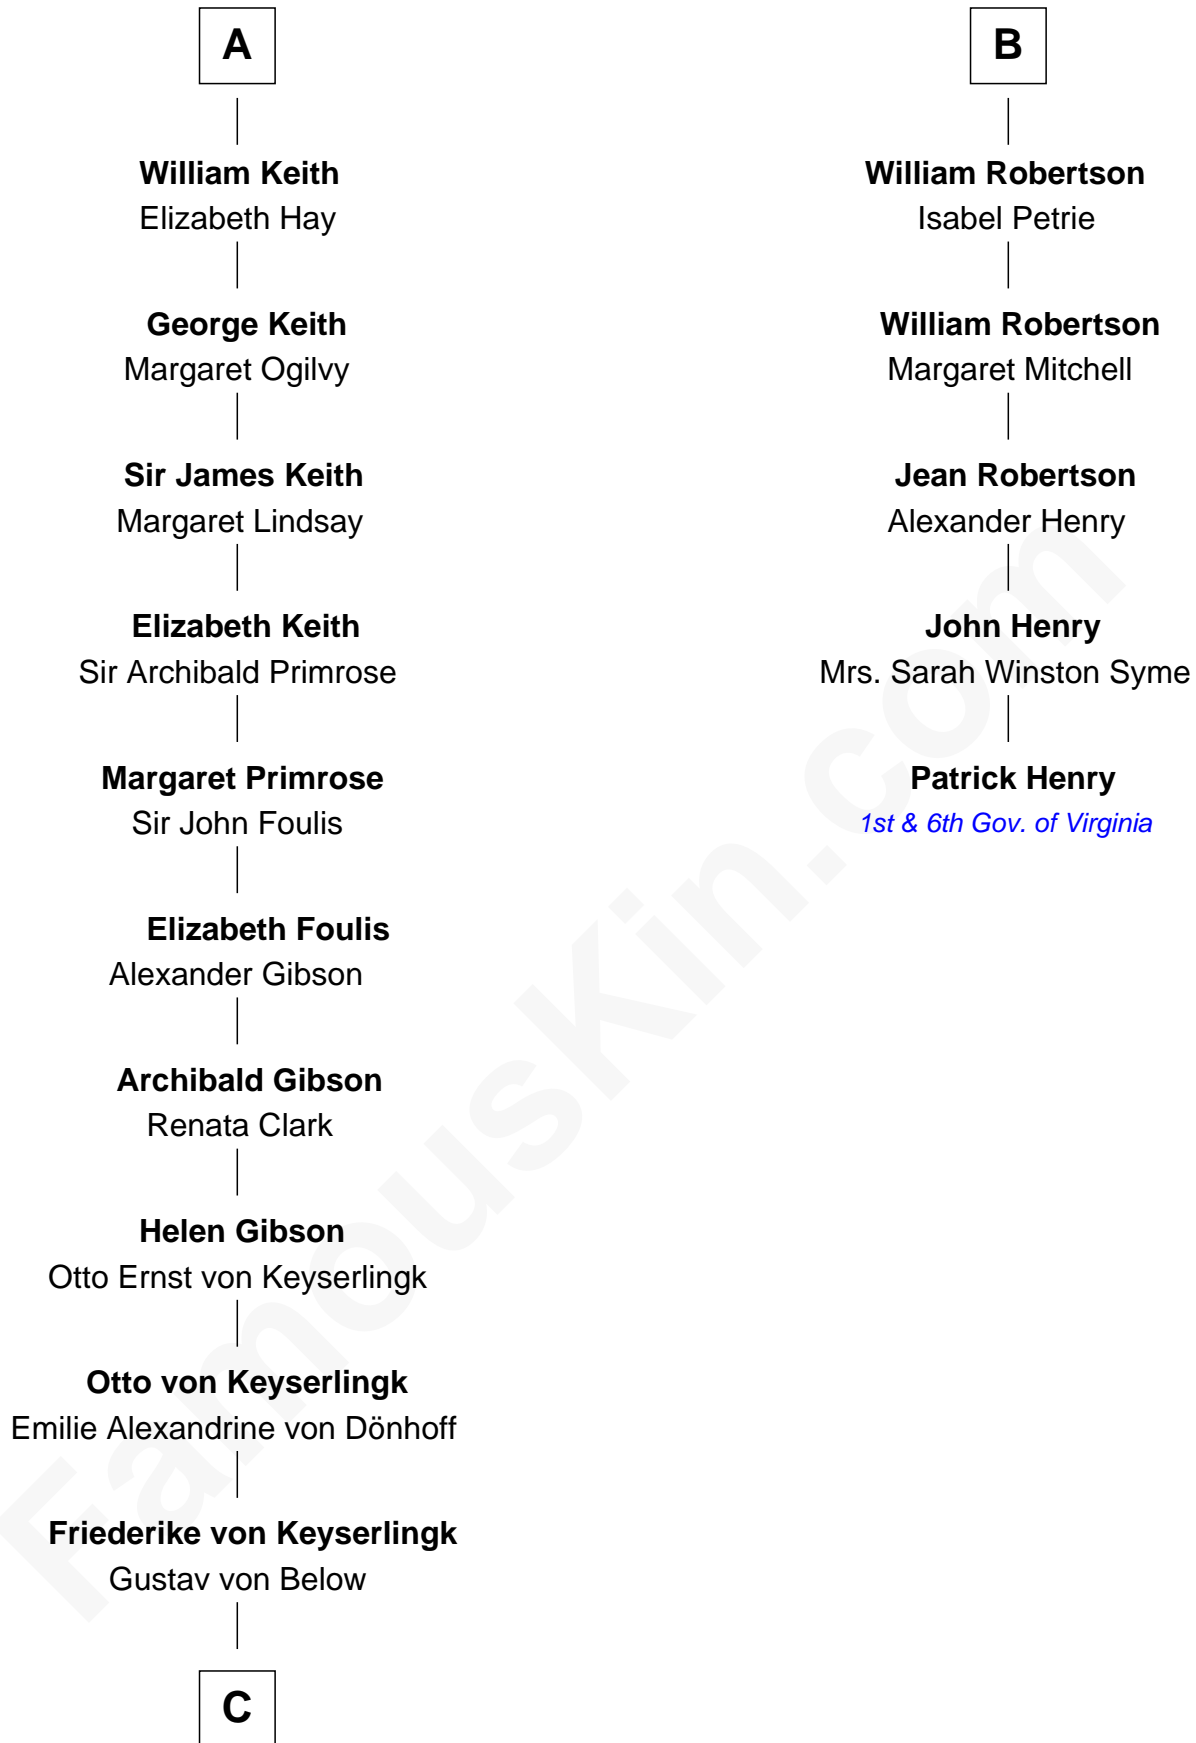

FamousKin.com
Relationship Chart of
Wernher von Braun
Rocket Scientist

11th cousin 9 times removed of
Patrick Henry
1st and 6th Governor of Virginia

Euphemia of Ross
 Robert II, King of Scotland

C

—
Karl Emil Gustav von Below

Eleonore Melitta Behrend

—
Marie Eleonore Dorothea von Below

Wernher von Quistorp

—
Emmy von Quistorp

Magnus von Braun

—
Wernher von Braun

Rocket Scientist

FamousKin.com