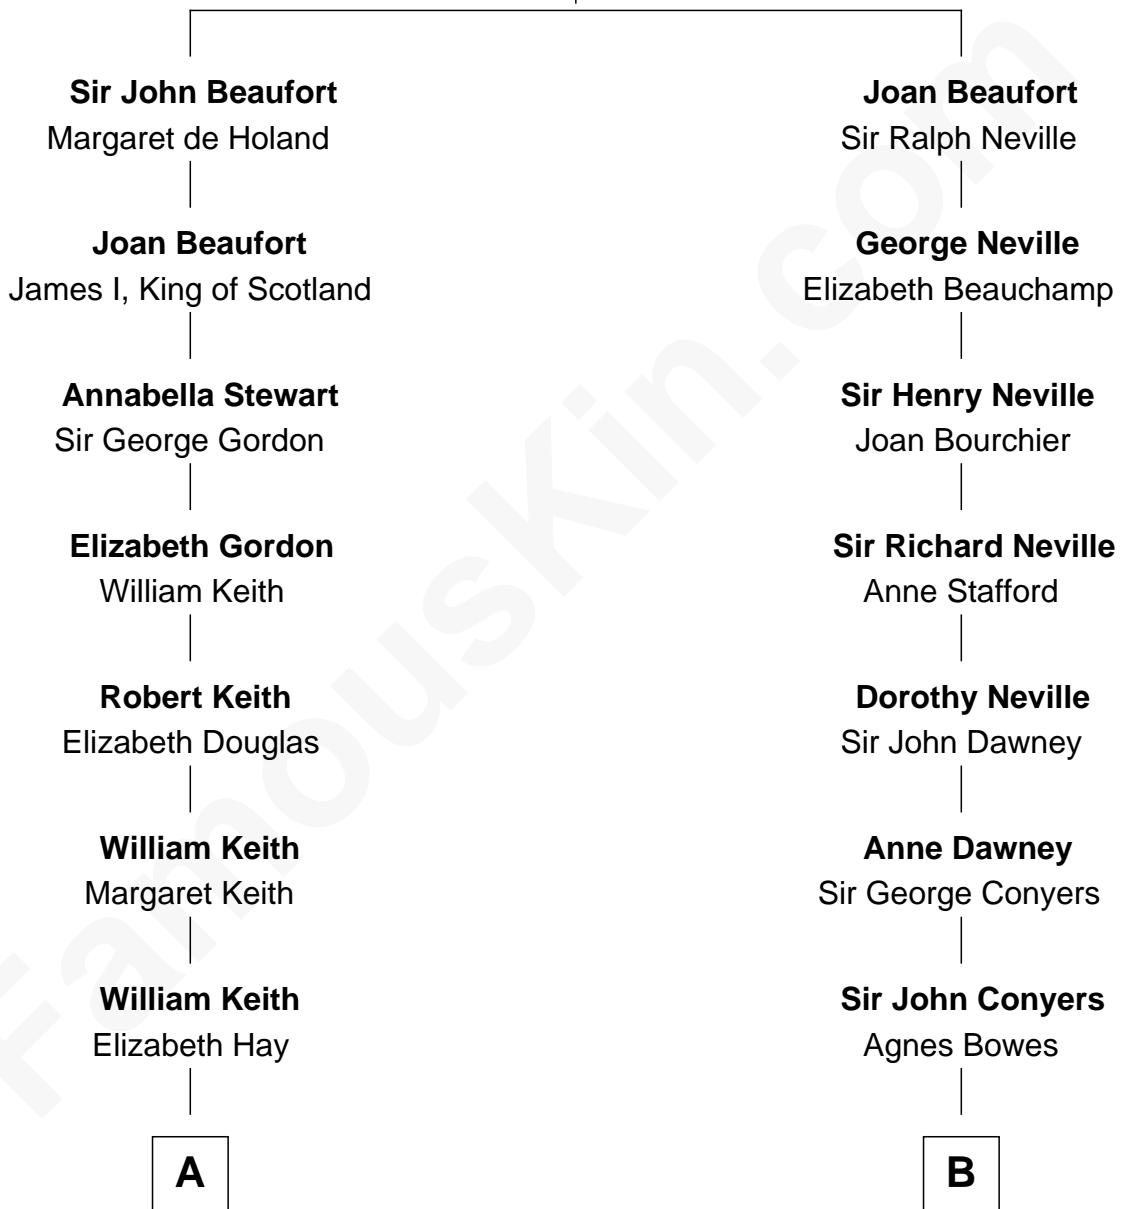

FamousKin.com
Relationship Chart of
Wernher von Braun
Rocket Scientist

17th cousin 2 times removed of
Randolph Scott
Movie Actor

John of Gaunt
 Katherine Roet

C

Marie Eleonore Dorothea von Below

Wernher von Quistorp

Emmy von Quistorp

Magnus von Braun

Wernher von Braun

Rocket Scientist

FamousKin.com