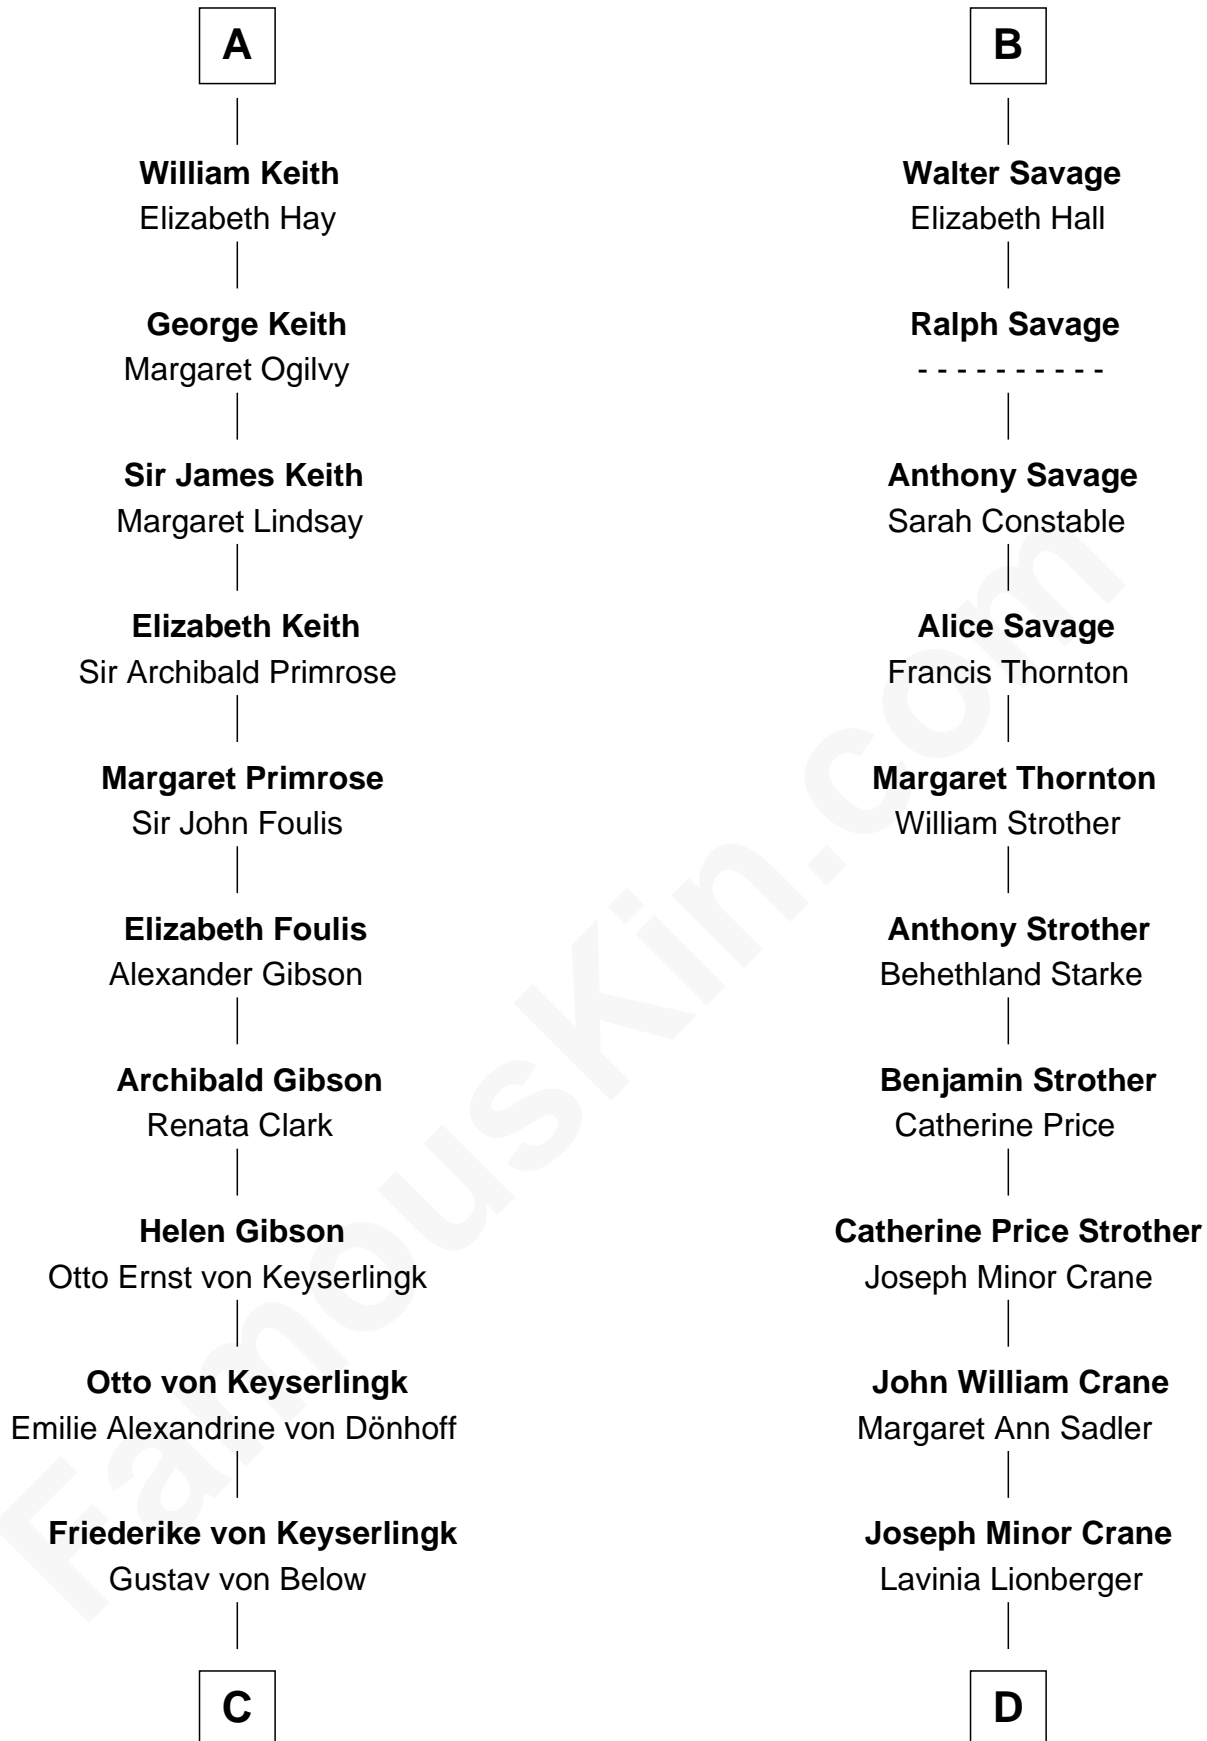

FamousKin.com
Relationship Chart of
Wernher von Braun
Rocket Scientist

18th cousin 2 times removed of
Randolph Scott
Movie Actor

C

Karl Emil Gustav von Below

Eleonore Melitta Behrend

Marie Eleonore Dorothea von Below

Wernher von Quistorp

Emmy von Quistorp

Magnus von Braun

Wernher von Braun

Rocket Scientist

D

Lucy Lionberger Crane

George Grant Scott