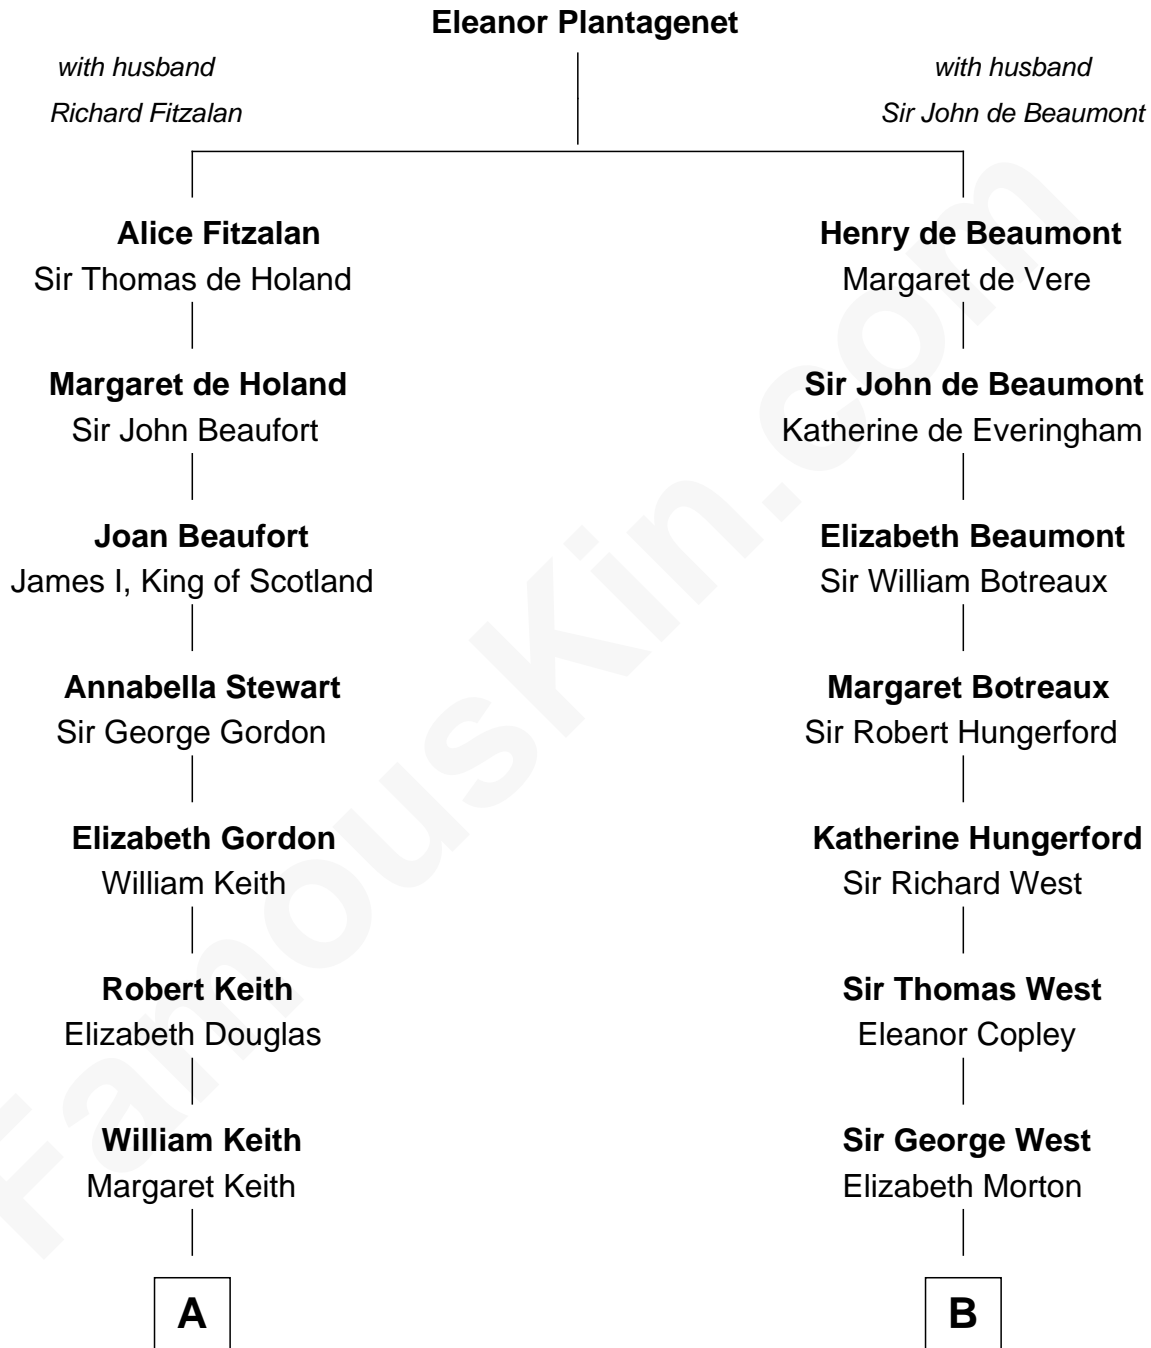

FamousKin.com
Relationship Chart of
Wernher von Braun
Rocket Scientist

19th cousin 1 time removed of
Ray Bradbury
Author of The Martian Chronicles

C

Karl Emil Gustav von Below

Eleonore Melitta Behrend

Marie Eleonore Dorothea von Below

Wernher von Quistorp

Emmy von Quistorp

Magnus von Braun

Wernher von Braun

Rocket Scientist

D

Samuel Hinkston Bradbury

Minnie Alice Davis