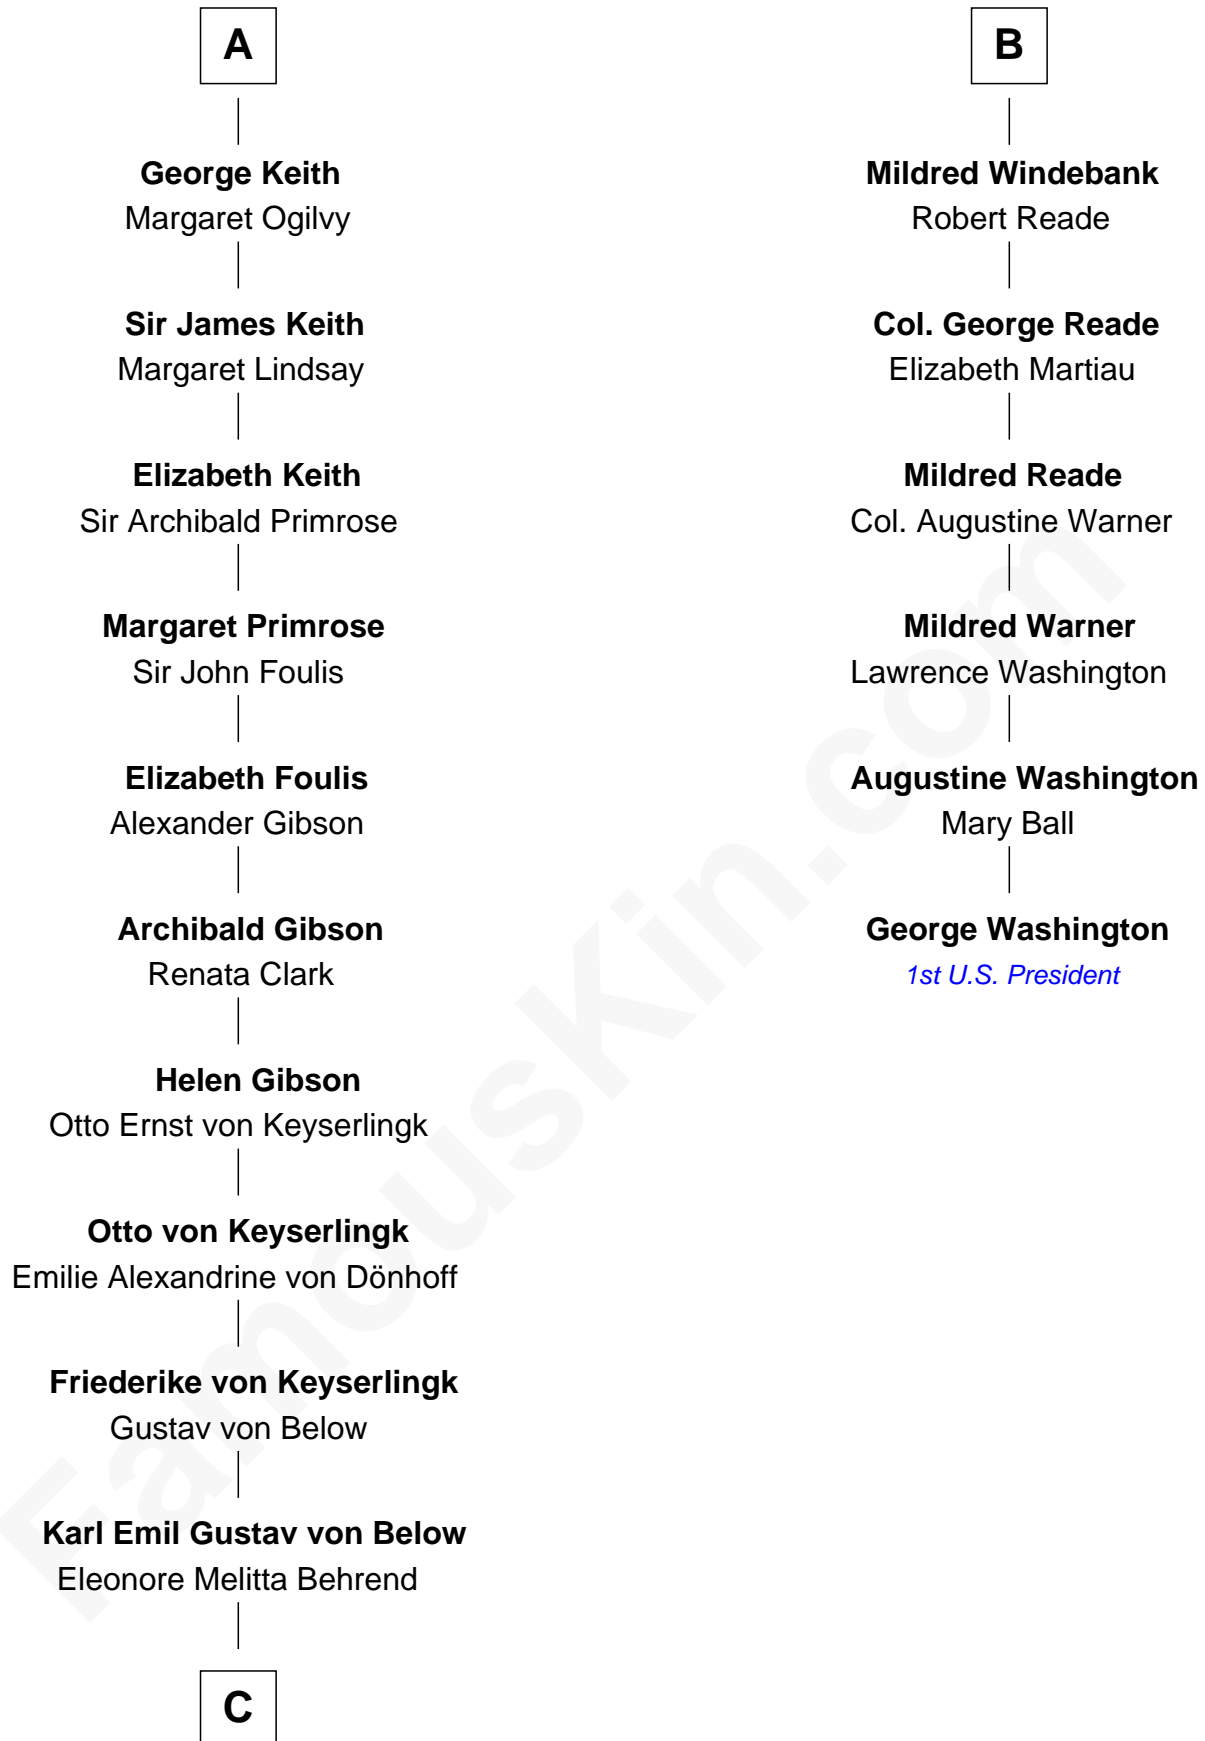

FamousKin.com
Relationship Chart of
Wernher von Braun
Rocket Scientist

12th cousin 7 times removed of
George Washington
1st U.S. President

C

Marie Eleonore Dorothea von Below

Wernher von Quistorp

Emmy von Quistorp

Magnus von Braun

Wernher von Braun

Rocket Scientist

FamousKin.com