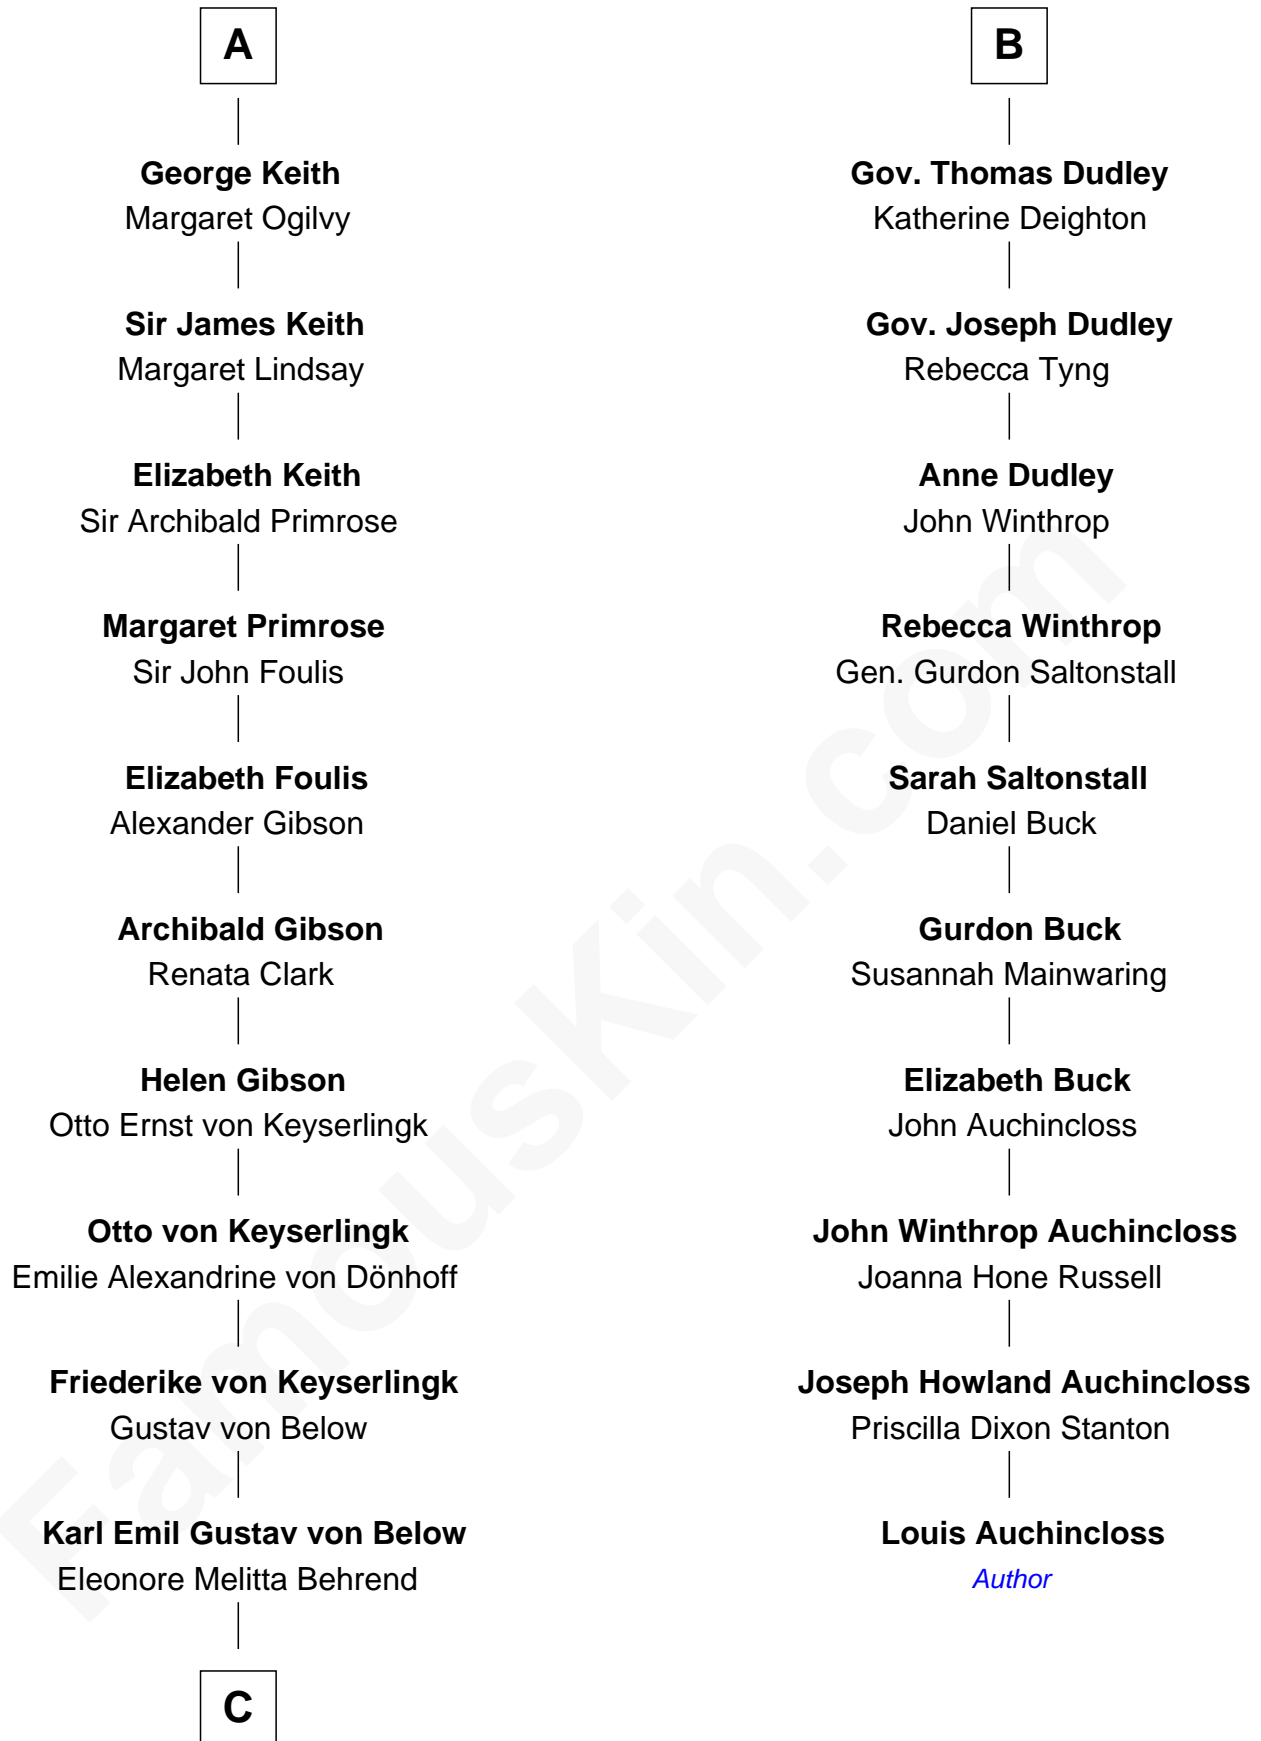

FamousKin.com
Relationship Chart of
Wernher von Braun
Rocket Scientist

16th cousin 3 times removed of
Louis Auchincloss
Author

Sir Thomas de Holand
 Alice Fitzalan

C

Marie Eleonore Dorothea von Below

Wernher von Quistorp

Emmy von Quistorp

Magnus von Braun

Wernher von Braun

Rocket Scientist

FamousKin.com