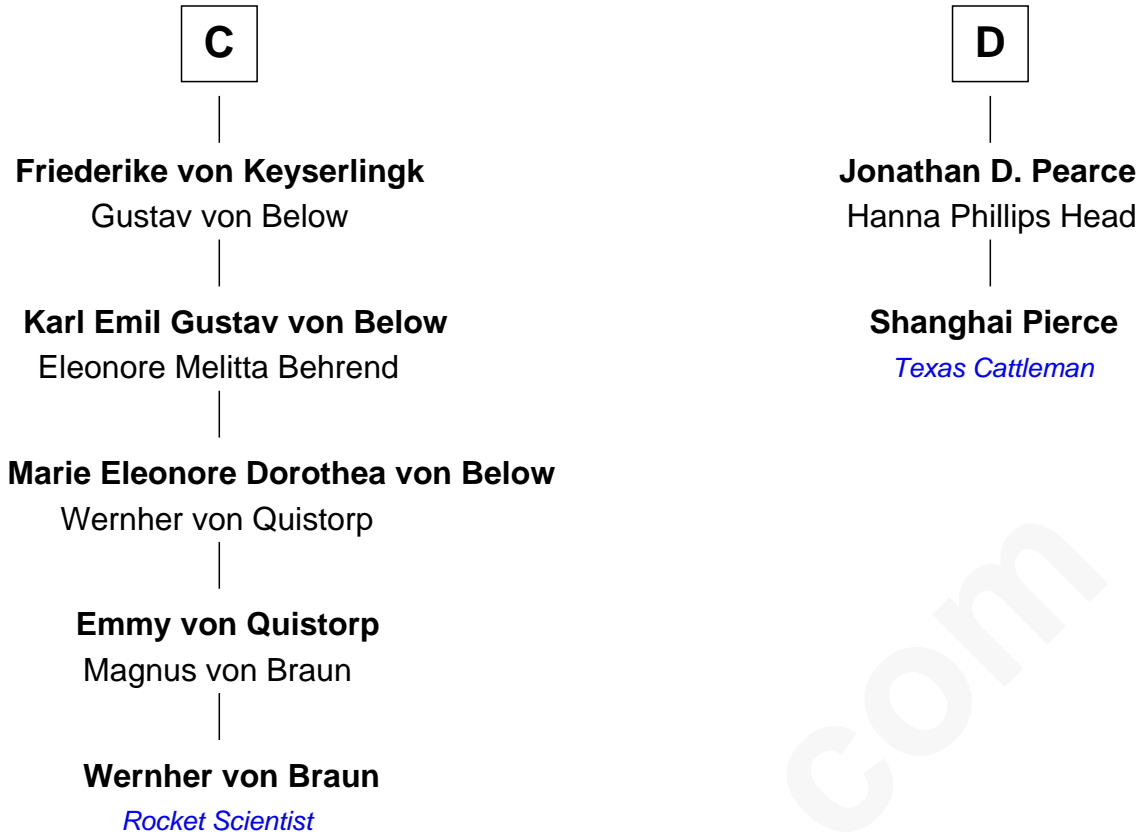

FamousKin.com
Relationship Chart of
Wernher von Braun
Rocket Scientist

18th cousin 3 times removed of
Shanghai Pierce
Texas Cattleman

Edmund Fitzalan
 Alice de Warenne

FamousKin.com