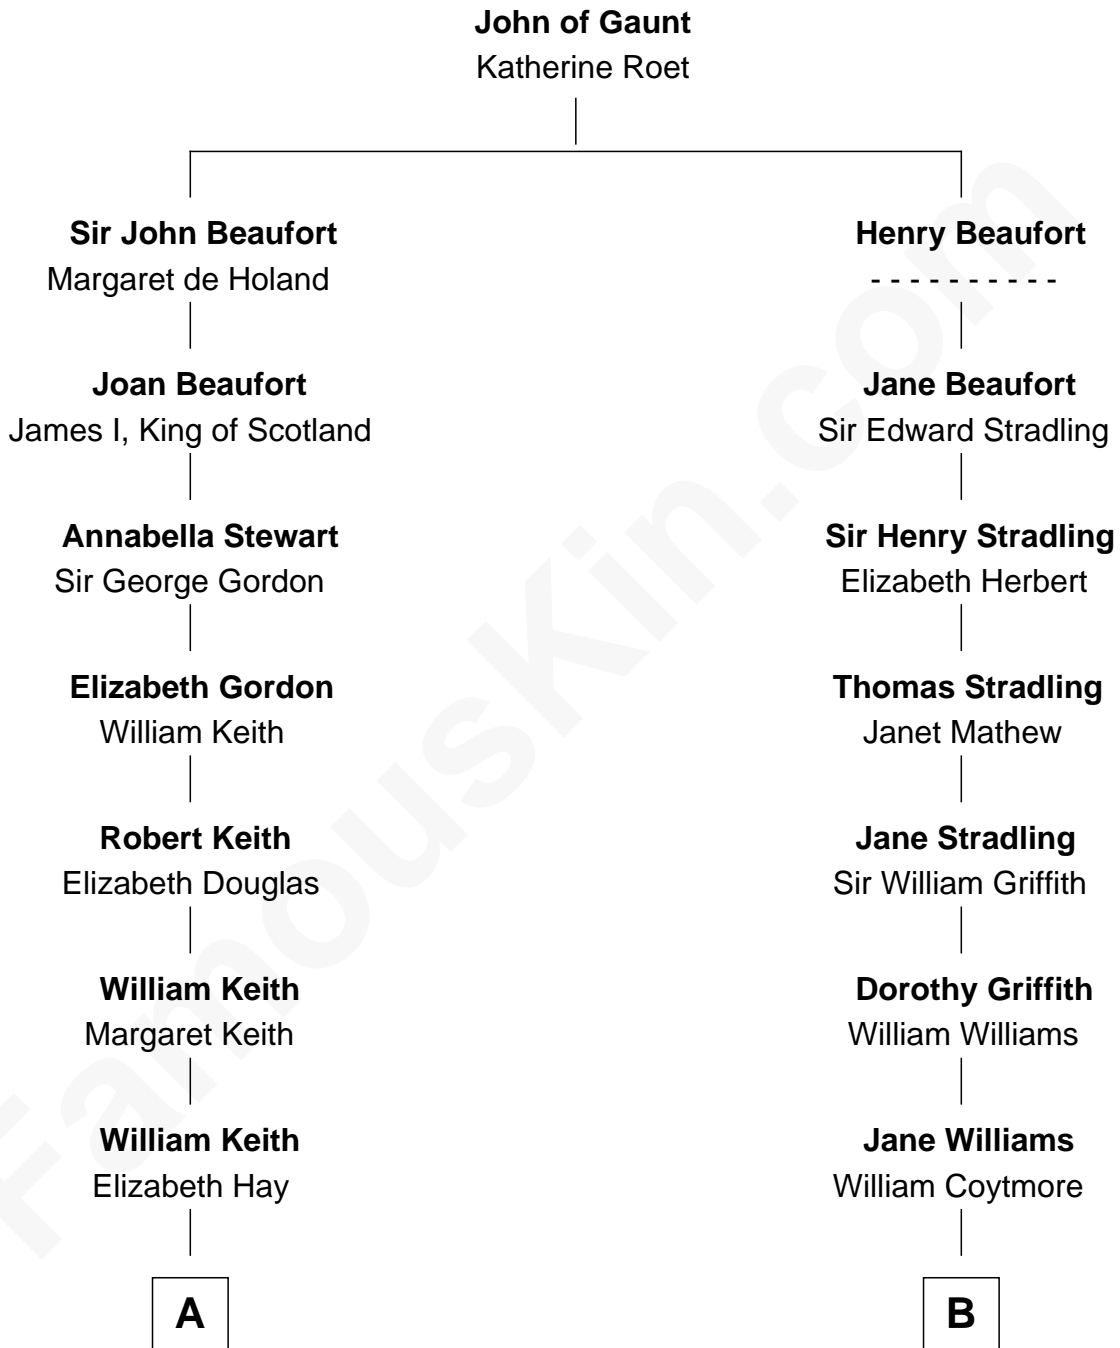

FamousKin.com
Relationship Chart of
Wernher von Braun
Rocket Scientist

14th cousin 5 times removed of
John Quincy Adams
6th U.S. President

C

Marie Eleonore Dorothea von Below

Wernher von Quistorp

Emmy von Quistorp

Magnus von Braun

Wernher von Braun

Rocket Scientist

FamousKin.com