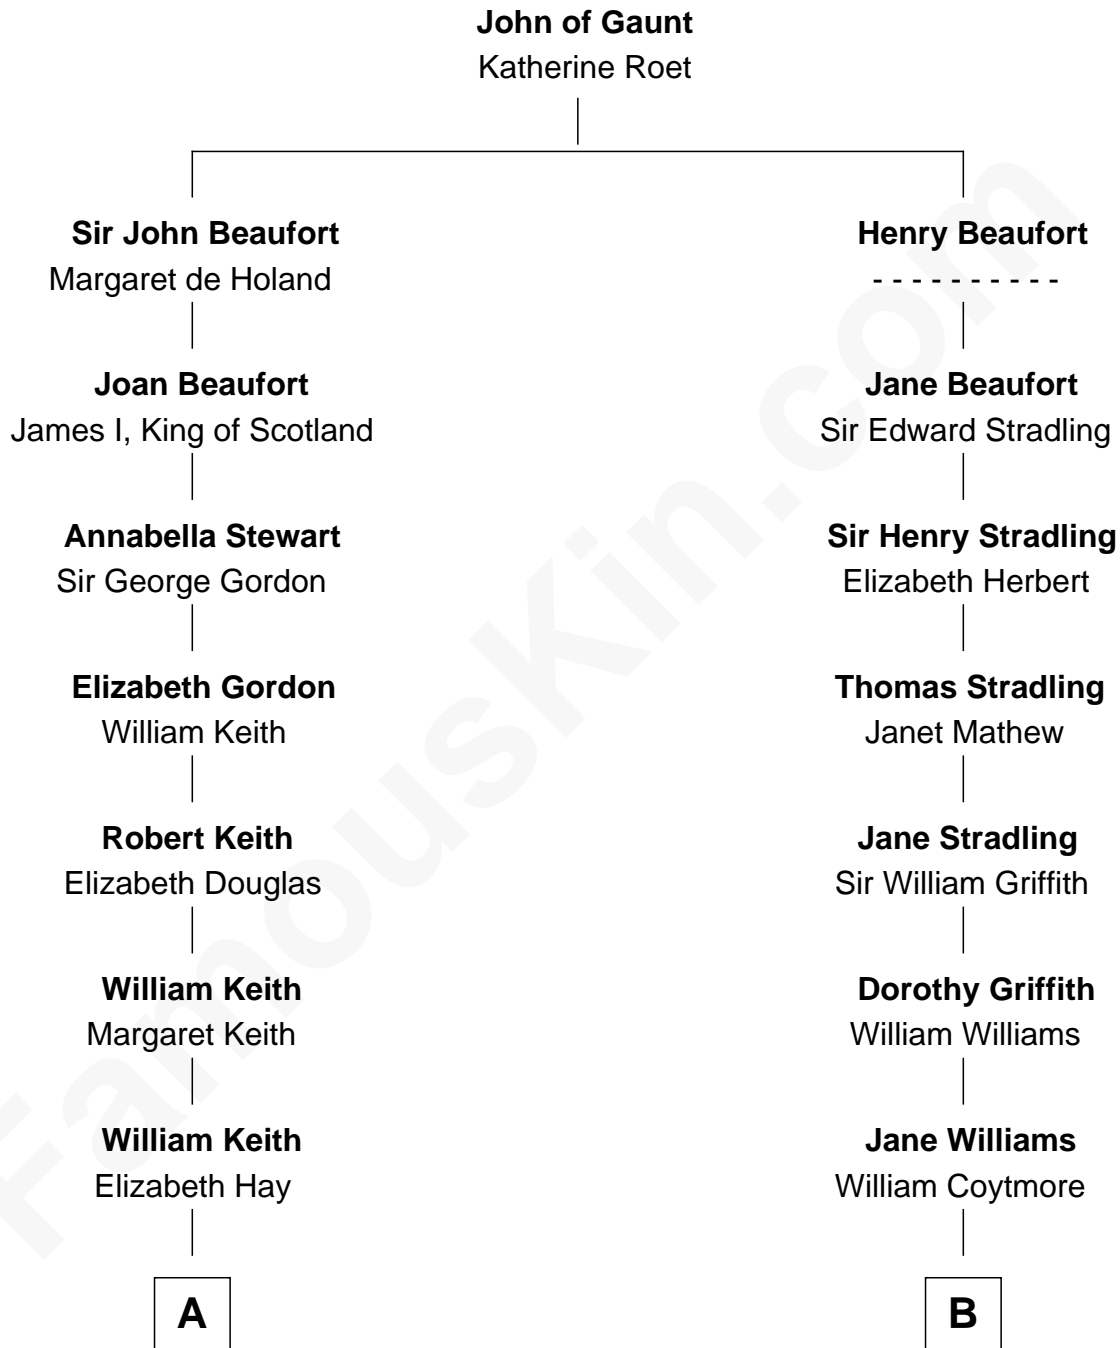

FamousKin.com
Relationship Chart of
Wernher von Braun
Rocket Scientist

13th cousin 6 times removed of

Abigail (Smith) Adams
First Lady of President John Adams

C

Marie Eleonore Dorothea von Below

Wernher von Quistorp

Emmy von Quistorp

Magnus von Braun

Wernher von Braun

Rocket Scientist

FamousKin.com