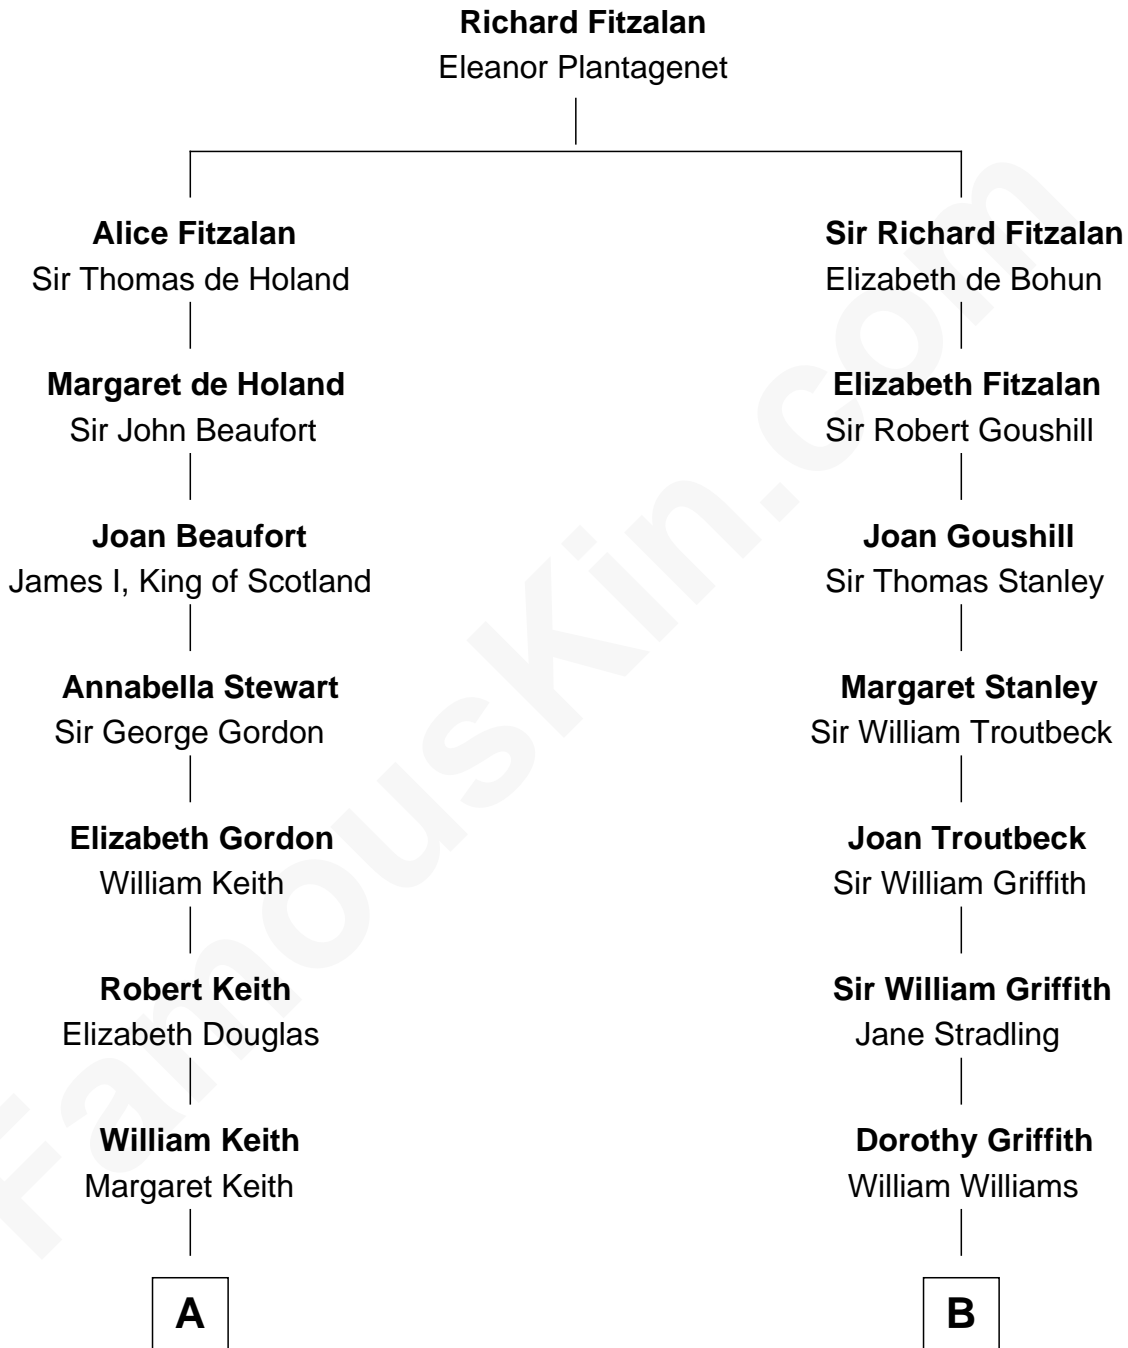

FamousKin.com
Relationship Chart of
Wernher von Braun
Rocket Scientist

14th cousin 6 times removed of

Abigail (Smith) Adams
First Lady of President John Adams

C

—
Karl Emil Gustav von Below

Eleonore Melitta Behrend

—
Marie Eleonore Dorothea von Below

Wernher von Quistorp

—
Emmy von Quistorp

Magnus von Braun

—
Wernher von Braun

Rocket Scientist