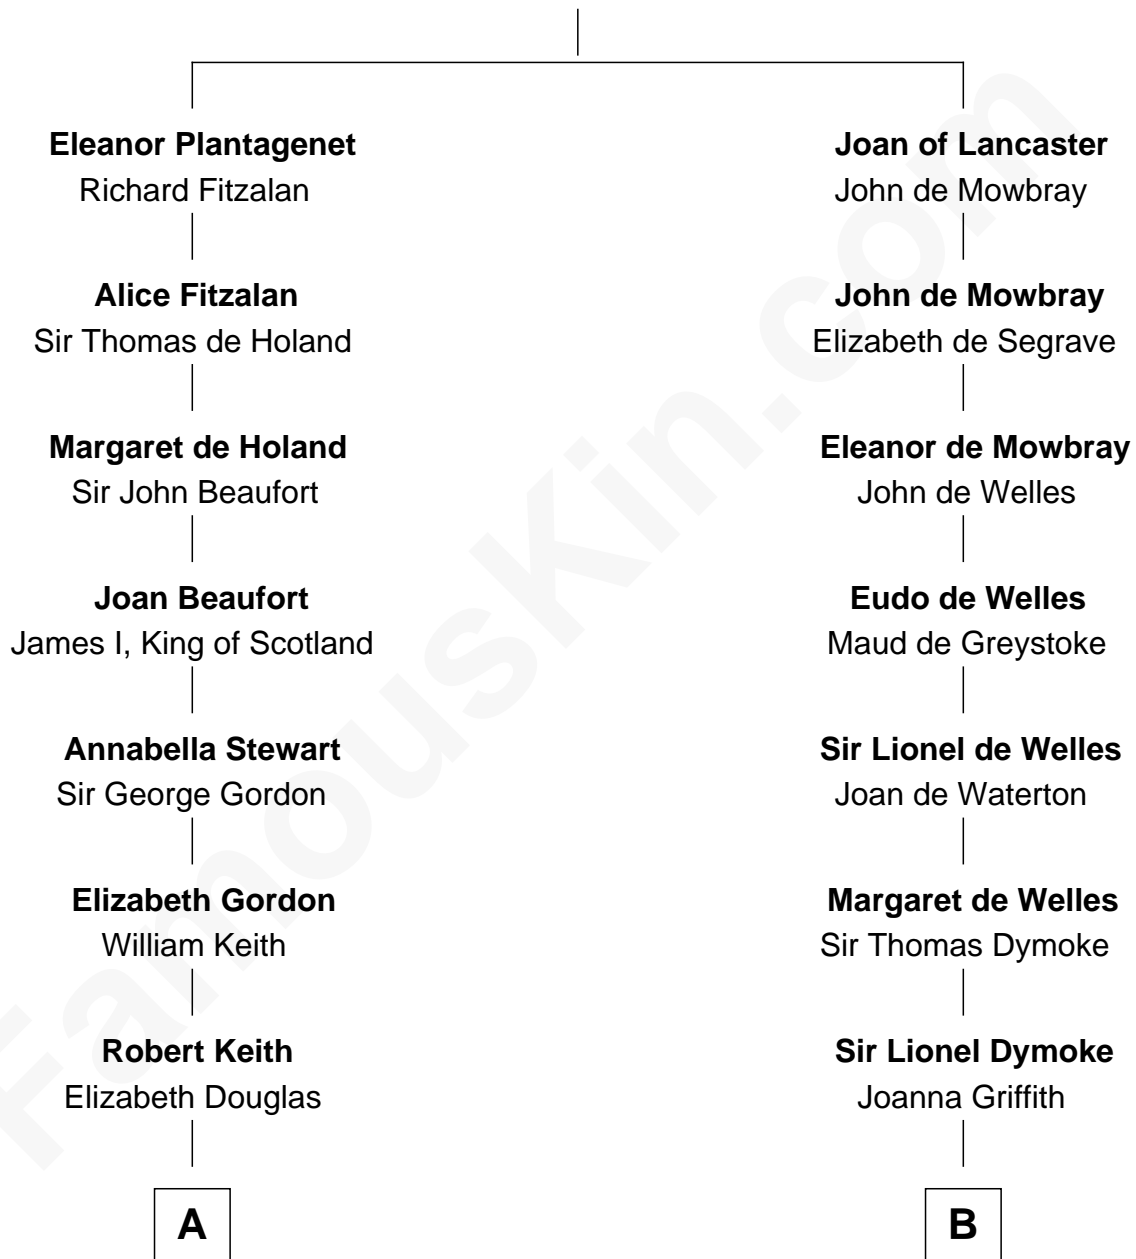

FamousKin.com Relationship Chart of

Wernher von Braun

Rocket Scientist

21st cousin of

Lucille Ball

TV Actress - "I Love Lucy"

Henry Plantagenet

Maud de Chaworth

C

Friederike von Keyserlingk

Gustav von Below

Karl Emil Gustav von Below

Eleonore Melitta Behrend

Marie Eleonore Dorothea von Below

Wernher von Quistorp

Emmy von Quistorp