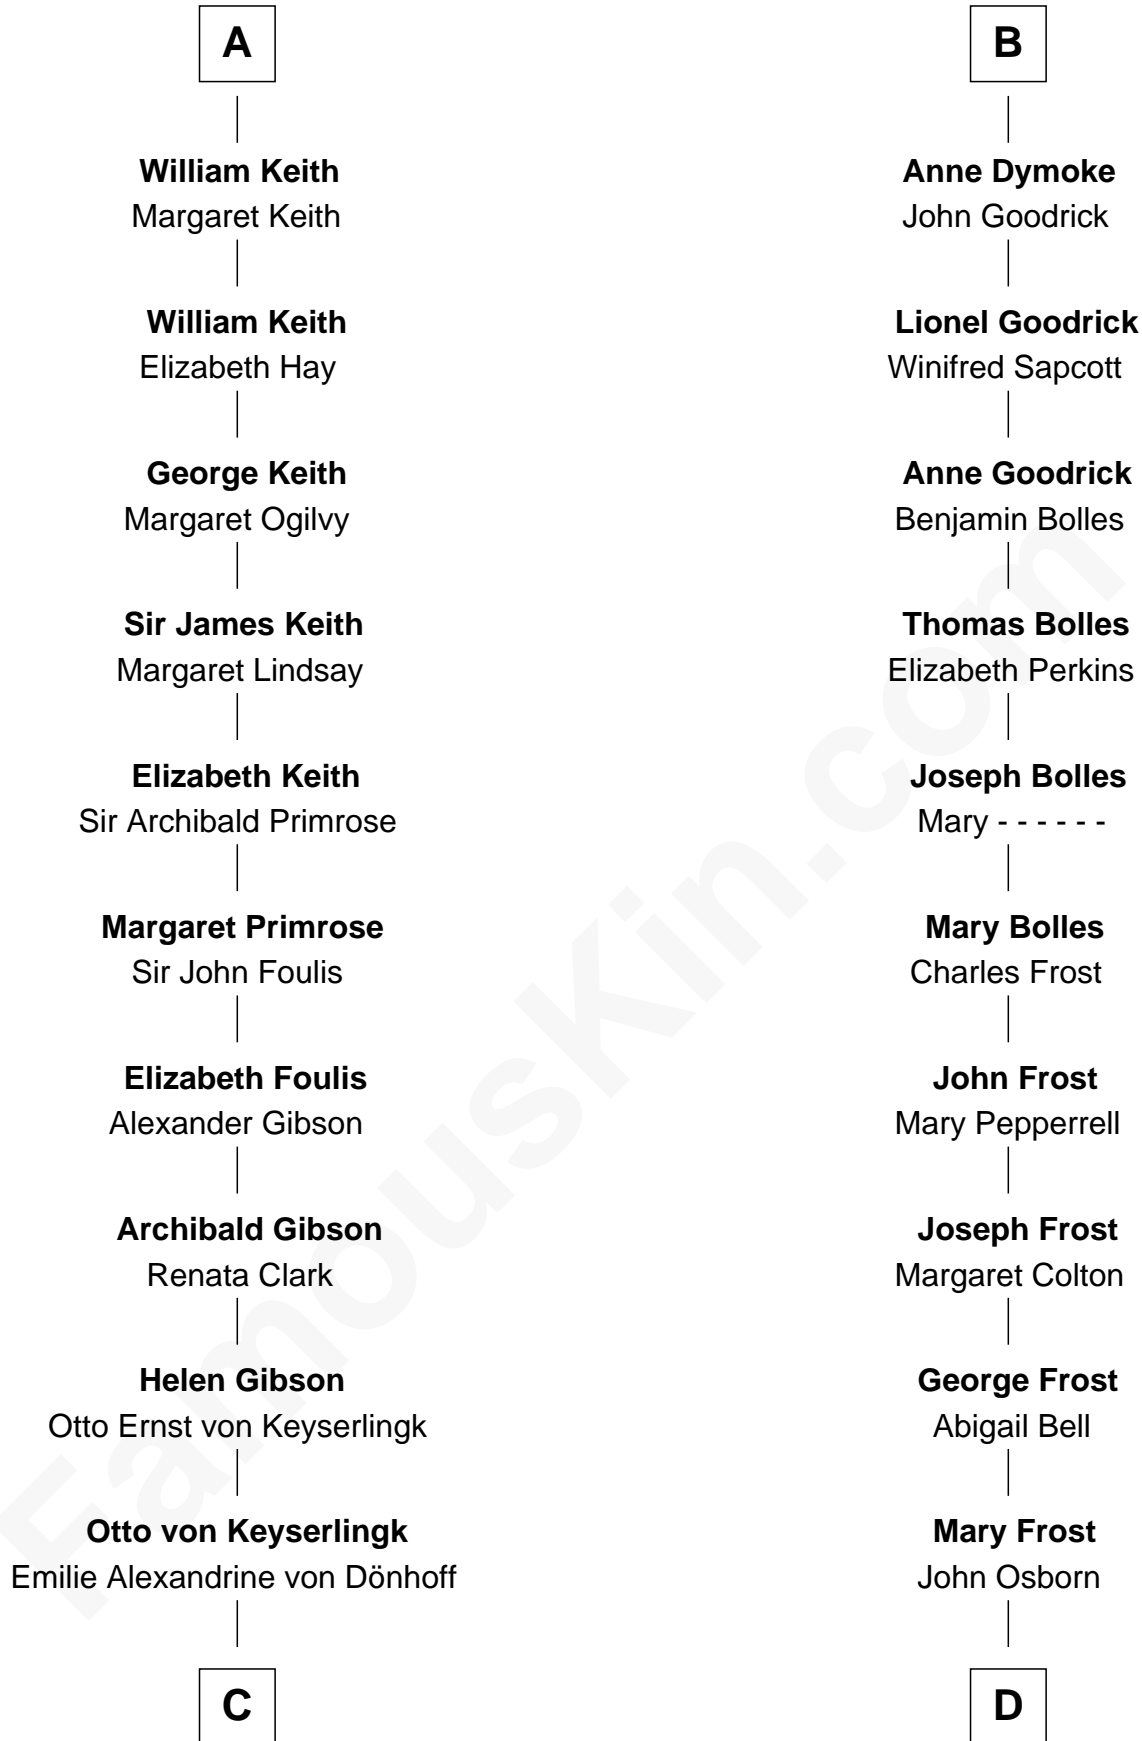

FamousKin.com Relationship Chart of

Wernher von Braun

Rocket Scientist

21st cousin of

Lucille Ball

TV Actress - "I Love Lucy"

Henry Plantagenet

Maud de Chaworth

C

Friederike von Keyserlingk

Gustav von Below

Karl Emil Gustav von Below

Eleonore Melitta Behrend

Marie Eleonore Dorothea von Below

Wernher von Quistorp

Emmy von Quistorp