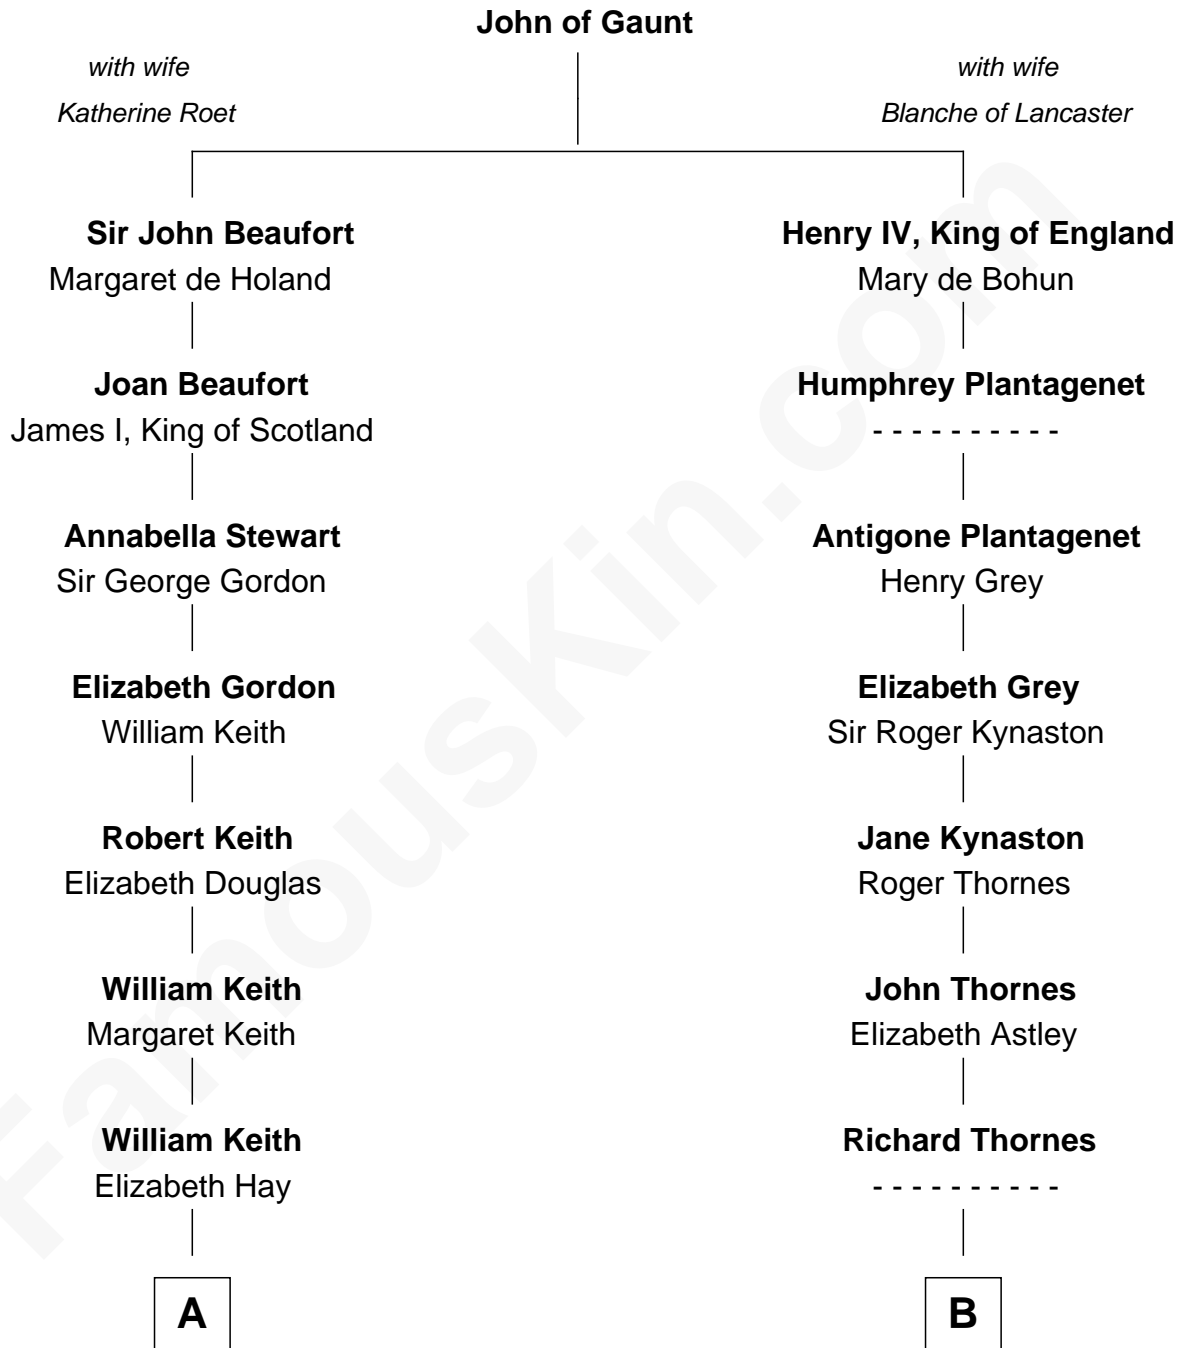

FamousKin.com
Relationship Chart of
Wernher von Braun
Rocket Scientist

19th cousin 1 time removed of

Paget Brewster
TV Actress

C

Marie Eleonore Dorothea von Below

Wernher von Quistorp

Emmy von Quistorp

Magnus von Braun

Wernher von Braun

Rocket Scientist

D

Ellen Mackenzie Hodge

Dr. George Washington Wales Brewster

George Washington Wales Brewster

Joan Ryerson

Galen Brewster

Hathaway Tew

Paget Brewster

TV Actress