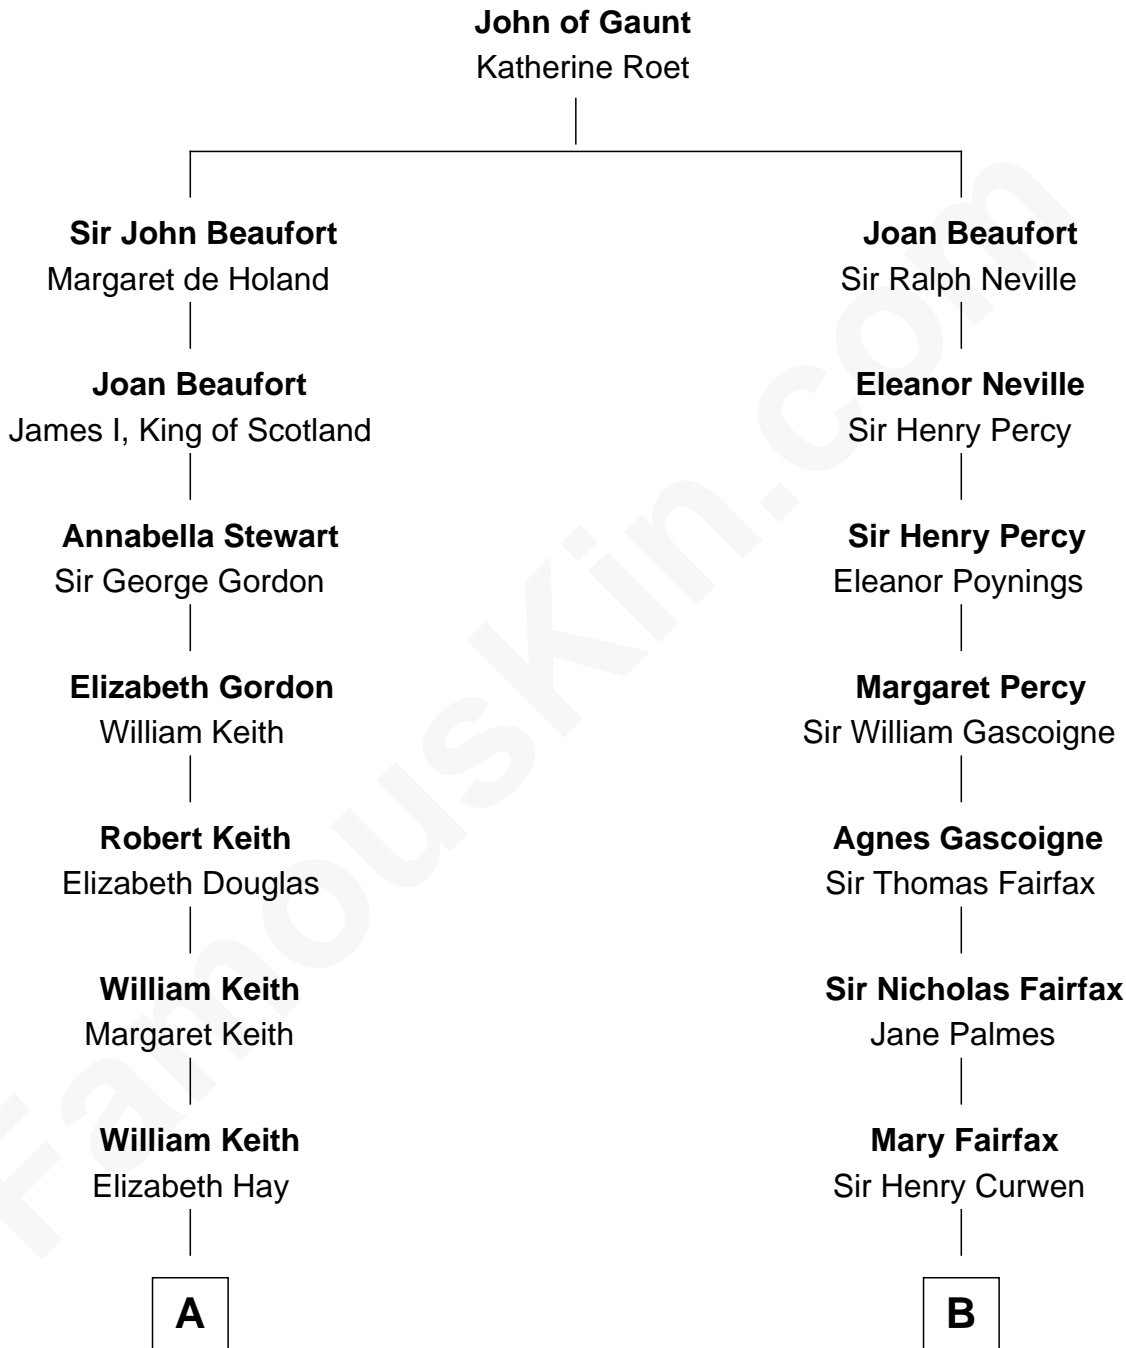

FamousKin.com
Relationship Chart of
Wernher von Braun
Rocket Scientist

19th cousin 2 times removed of
Ellen DeGeneres
Comedienne and TV Personality

C

Marie Eleonore Dorothea von Below

Wernher von Quistorp

Emmy von Quistorp

Magnus von Braun

Wernher von Braun

Rocket Scientist

D

Joseph C. DeGeneres

Mary Whittemore

Alfred George DeGeneres