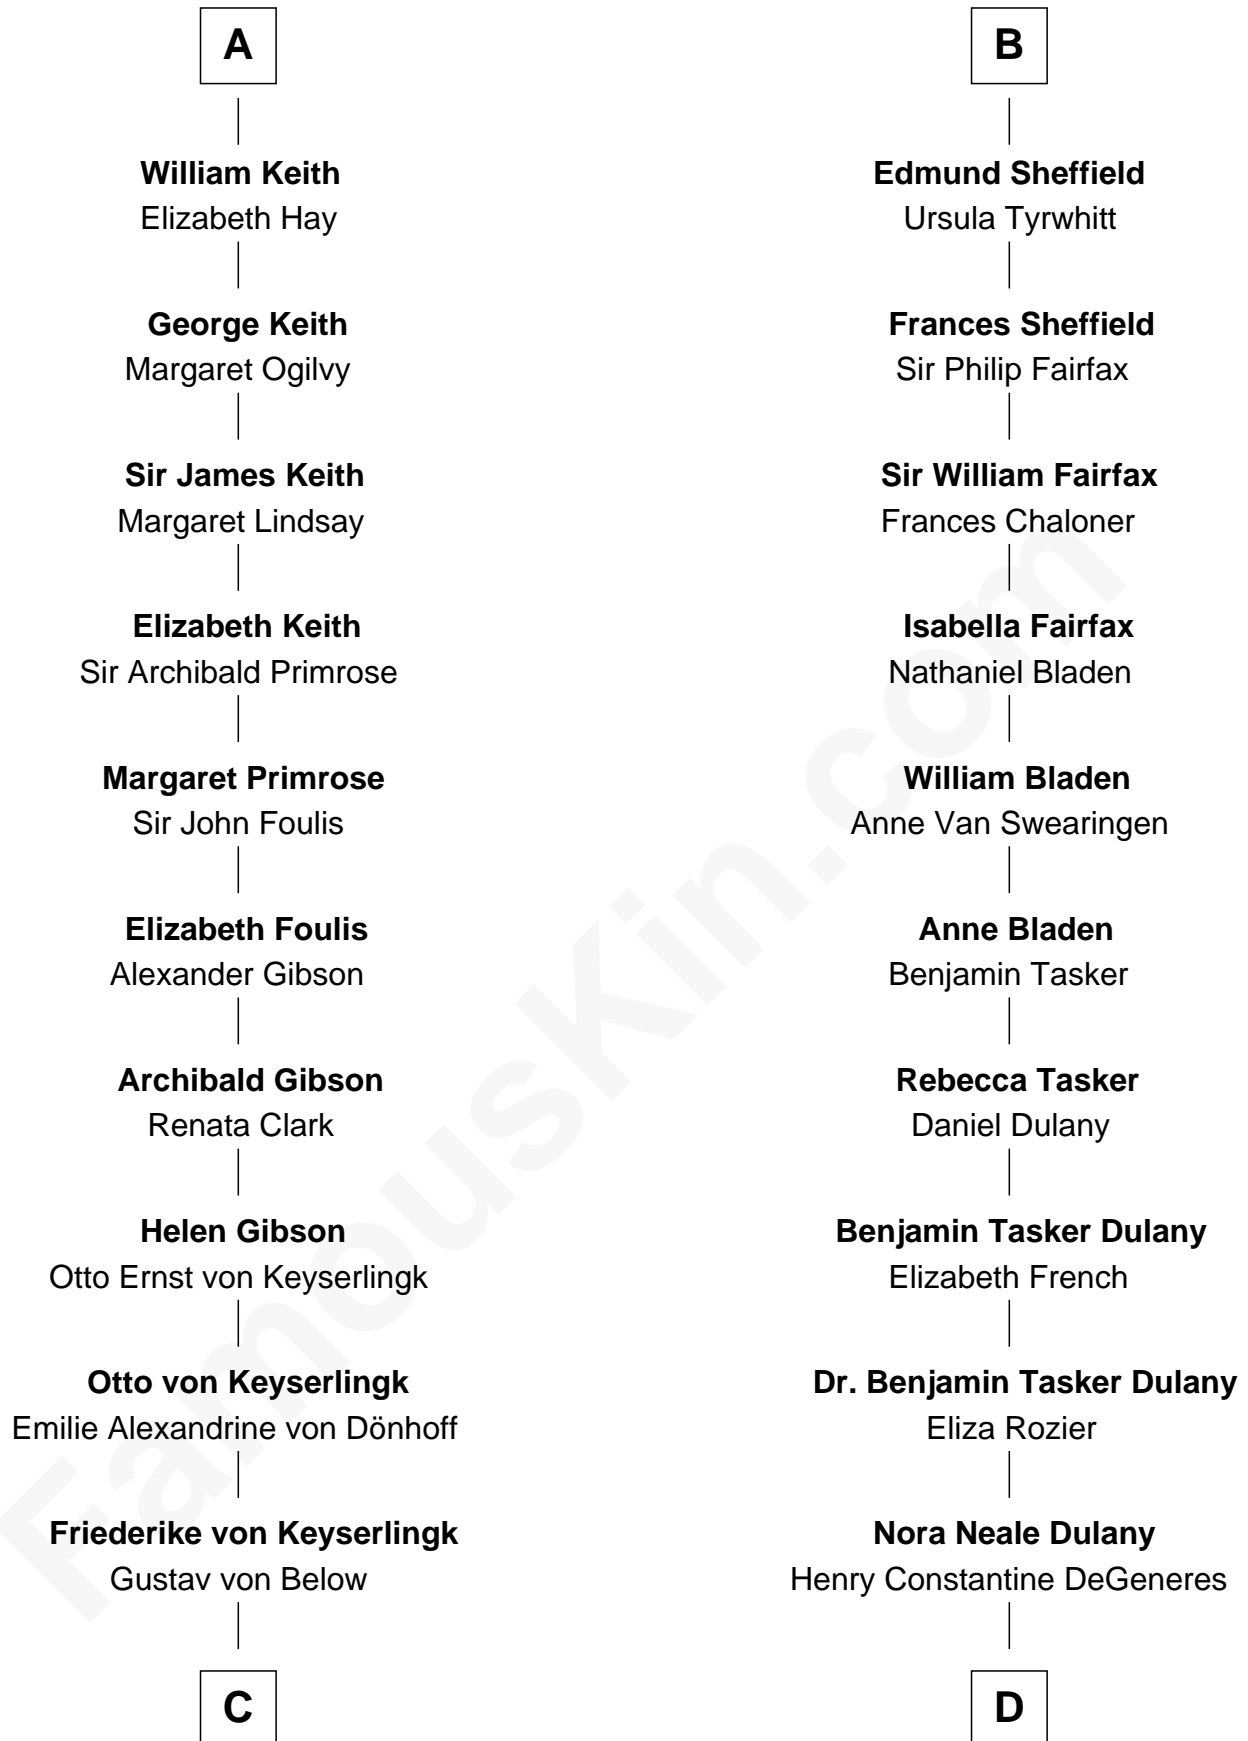

FamousKin.com
Relationship Chart of
Wernher von Braun
Rocket Scientist

20th cousin 1 time removed of
Ellen DeGeneres
Comedienne and TV Personality

C

Karl Emil Gustav von Below

Eleonore Melitta Behrend

Marie Eleonore Dorothea von Below

Wernher von Quistorp

Emmy von Quistorp

Magnus von Braun

Wernher von Braun

Rocket Scientist

D

Joseph C. DeGeneres

Mary Whittemore