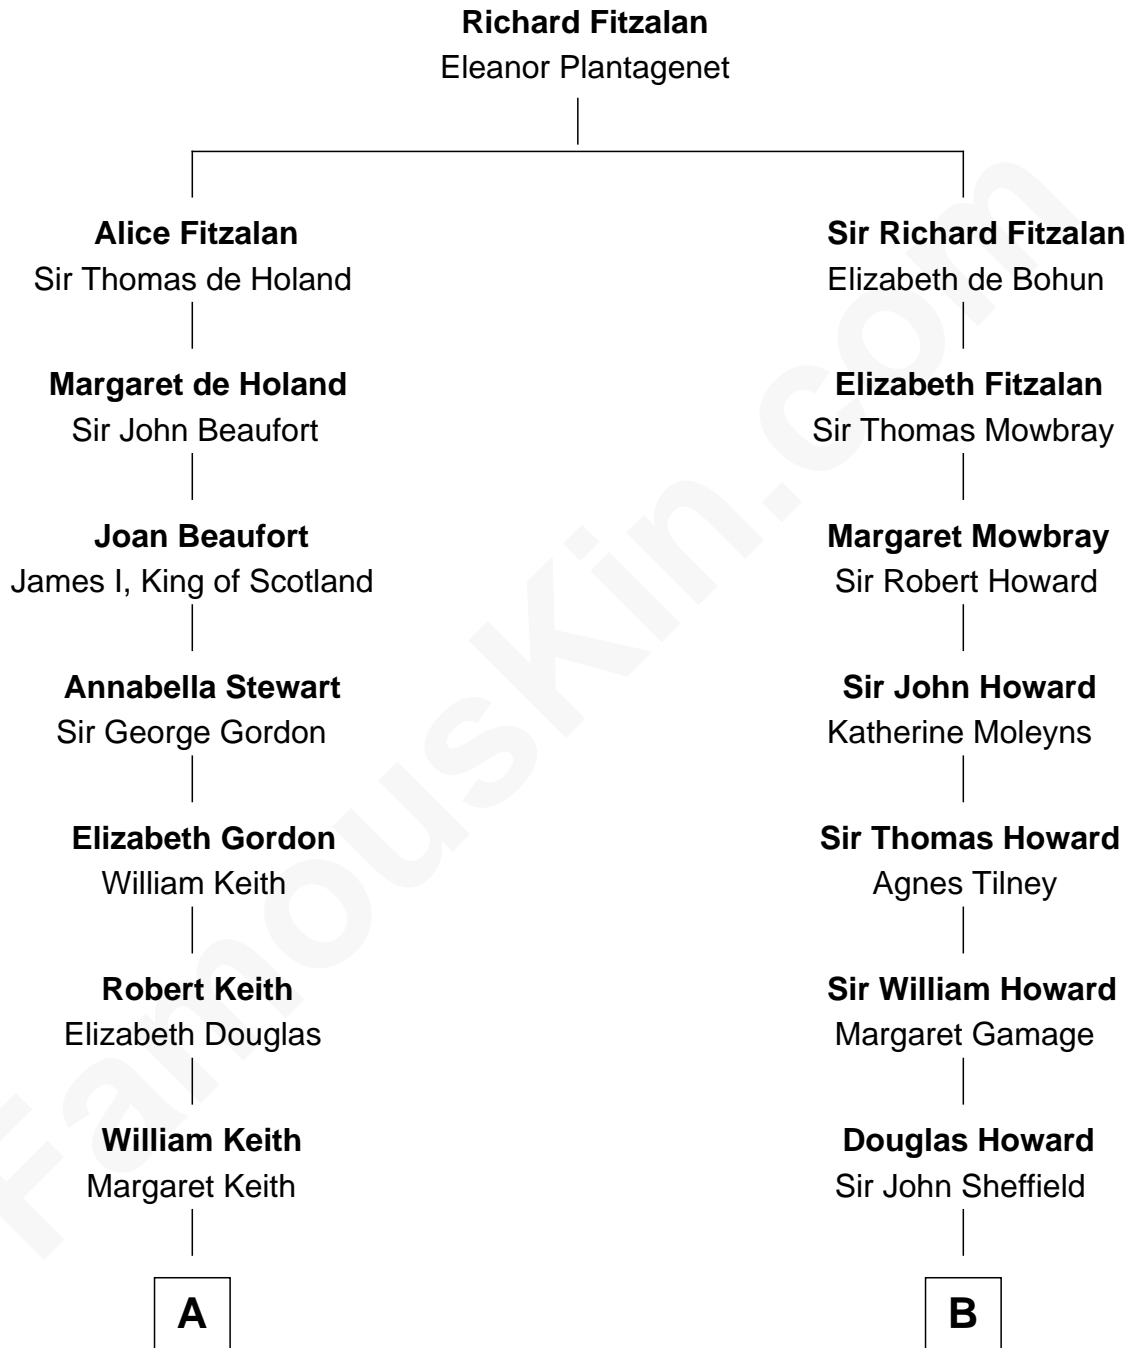

FamousKin.com
Relationship Chart of
Wernher von Braun
Rocket Scientist

20th cousin 1 time removed of
Ellen DeGeneres
Comedienne and TV Personality

C

Karl Emil Gustav von Below

Eleonore Melitta Behrend

Marie Eleonore Dorothea von Below

Wernher von Quistorp

Emmy von Quistorp

Magnus von Braun

Wernher von Braun

Rocket Scientist

D

Joseph C. DeGeneres

Mary Whittemore