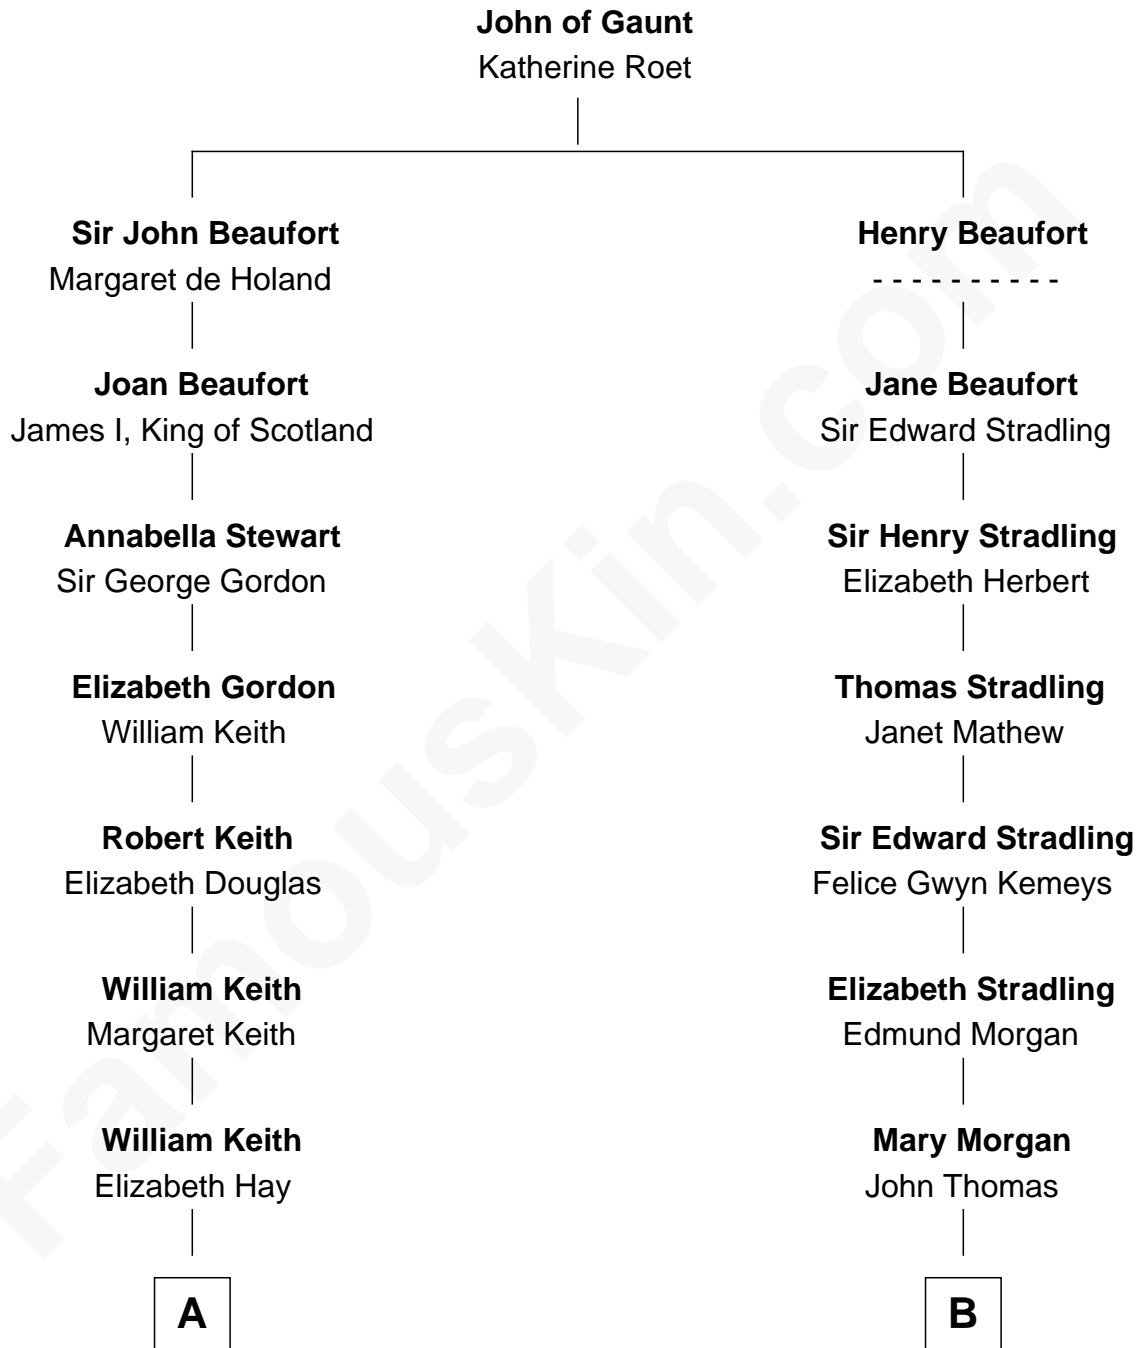

FamousKin.com
Relationship Chart of
Wernher von Braun
Rocket Scientist

19th cousin 1 time removed of
Sally Ride
1st American Woman in Space

C

Marie Eleonore Dorothea von Below

Wernher von Quistorp

Emmy von Quistorp

Magnus von Braun

Wernher von Braun

Rocket Scientist

D

Charles Everroad Richardson

Blanche Gibson

Jennie Mae Richardson

Thomas Vernam Ride

Dale Burdell Ride

Carol Joyce Anderson

Sally Ride

1st American Woman in Space