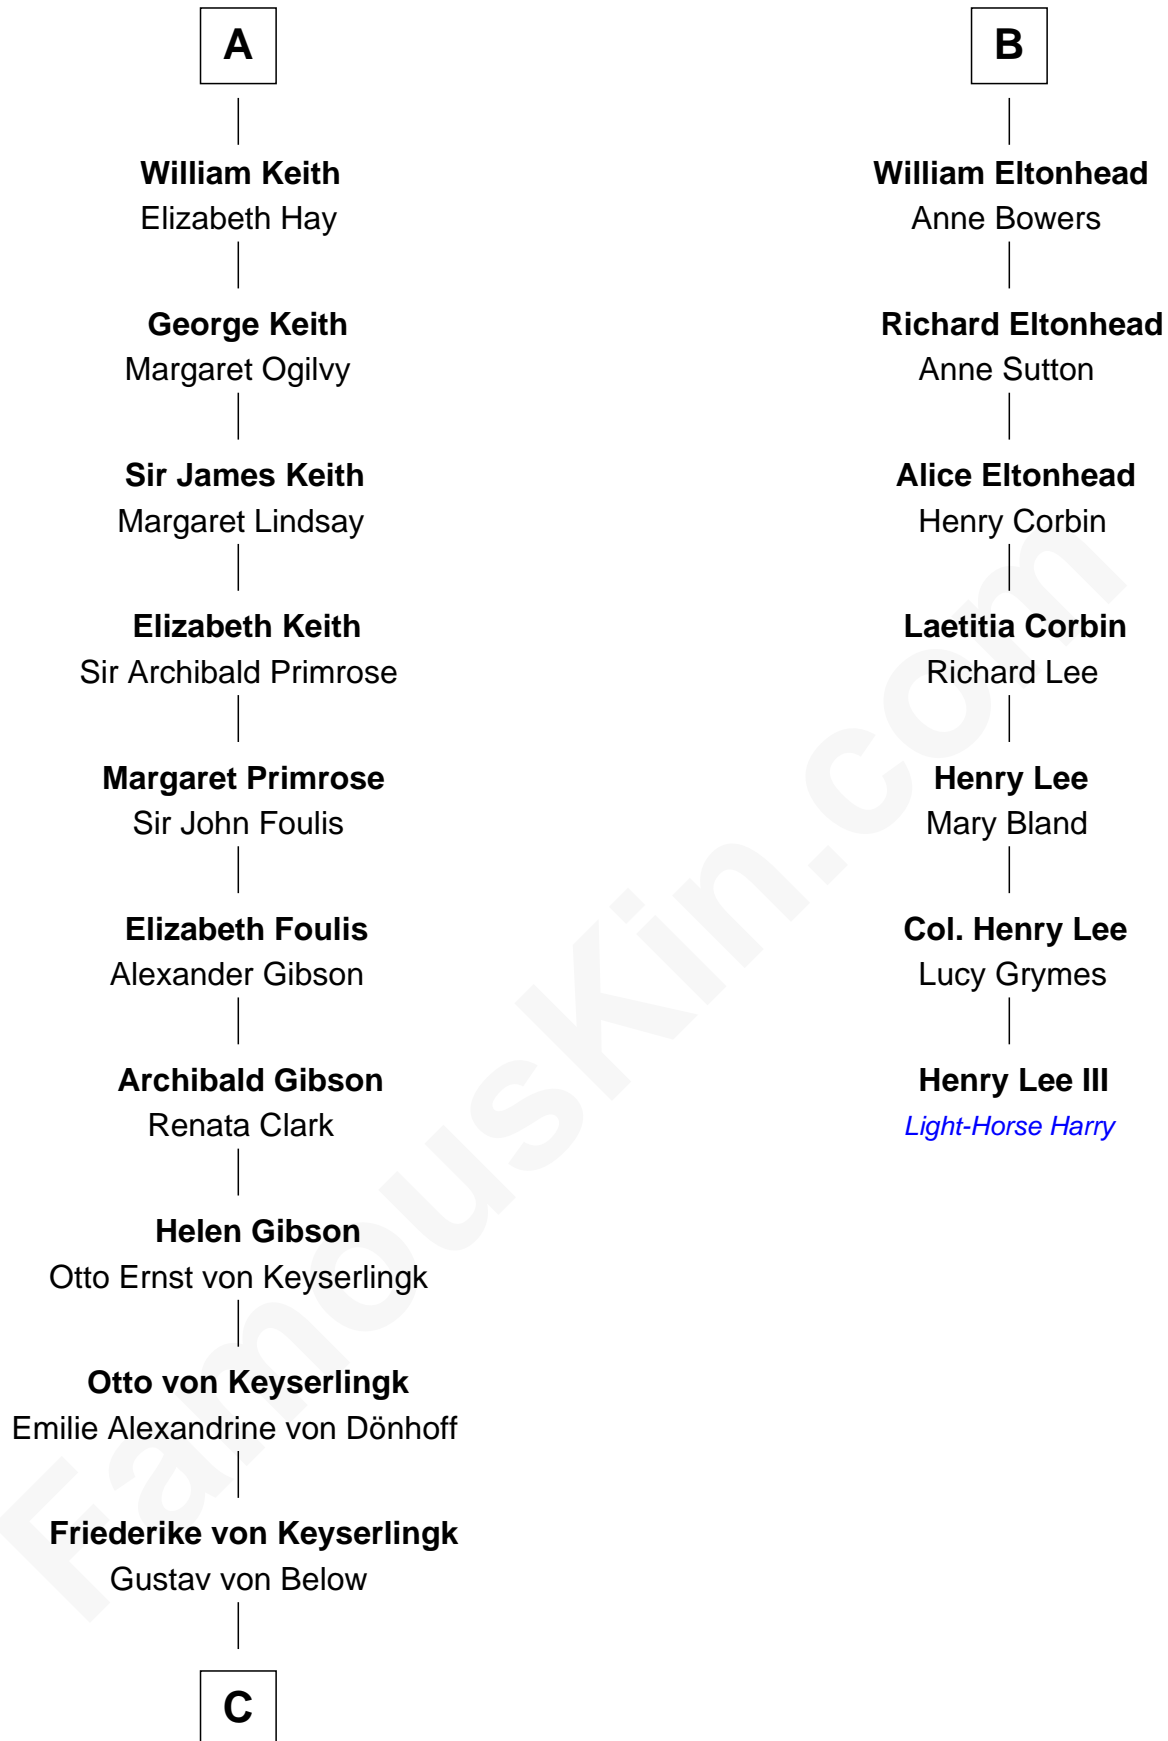

FamousKin.com

Relationship Chart of

Wernher von Braun

Rocket Scientist

13th cousin 7 times removed of

Henry Lee III
9th Governor of Virginia

C

—
Karl Emil Gustav von Below

Eleonore Melitta Behrend

—
Marie Eleonore Dorothea von Below

Wernher von Quistorp

—
Emmy von Quistorp

Magnus von Braun

—
Wernher von Braun

Rocket Scientist

FamousKin.com