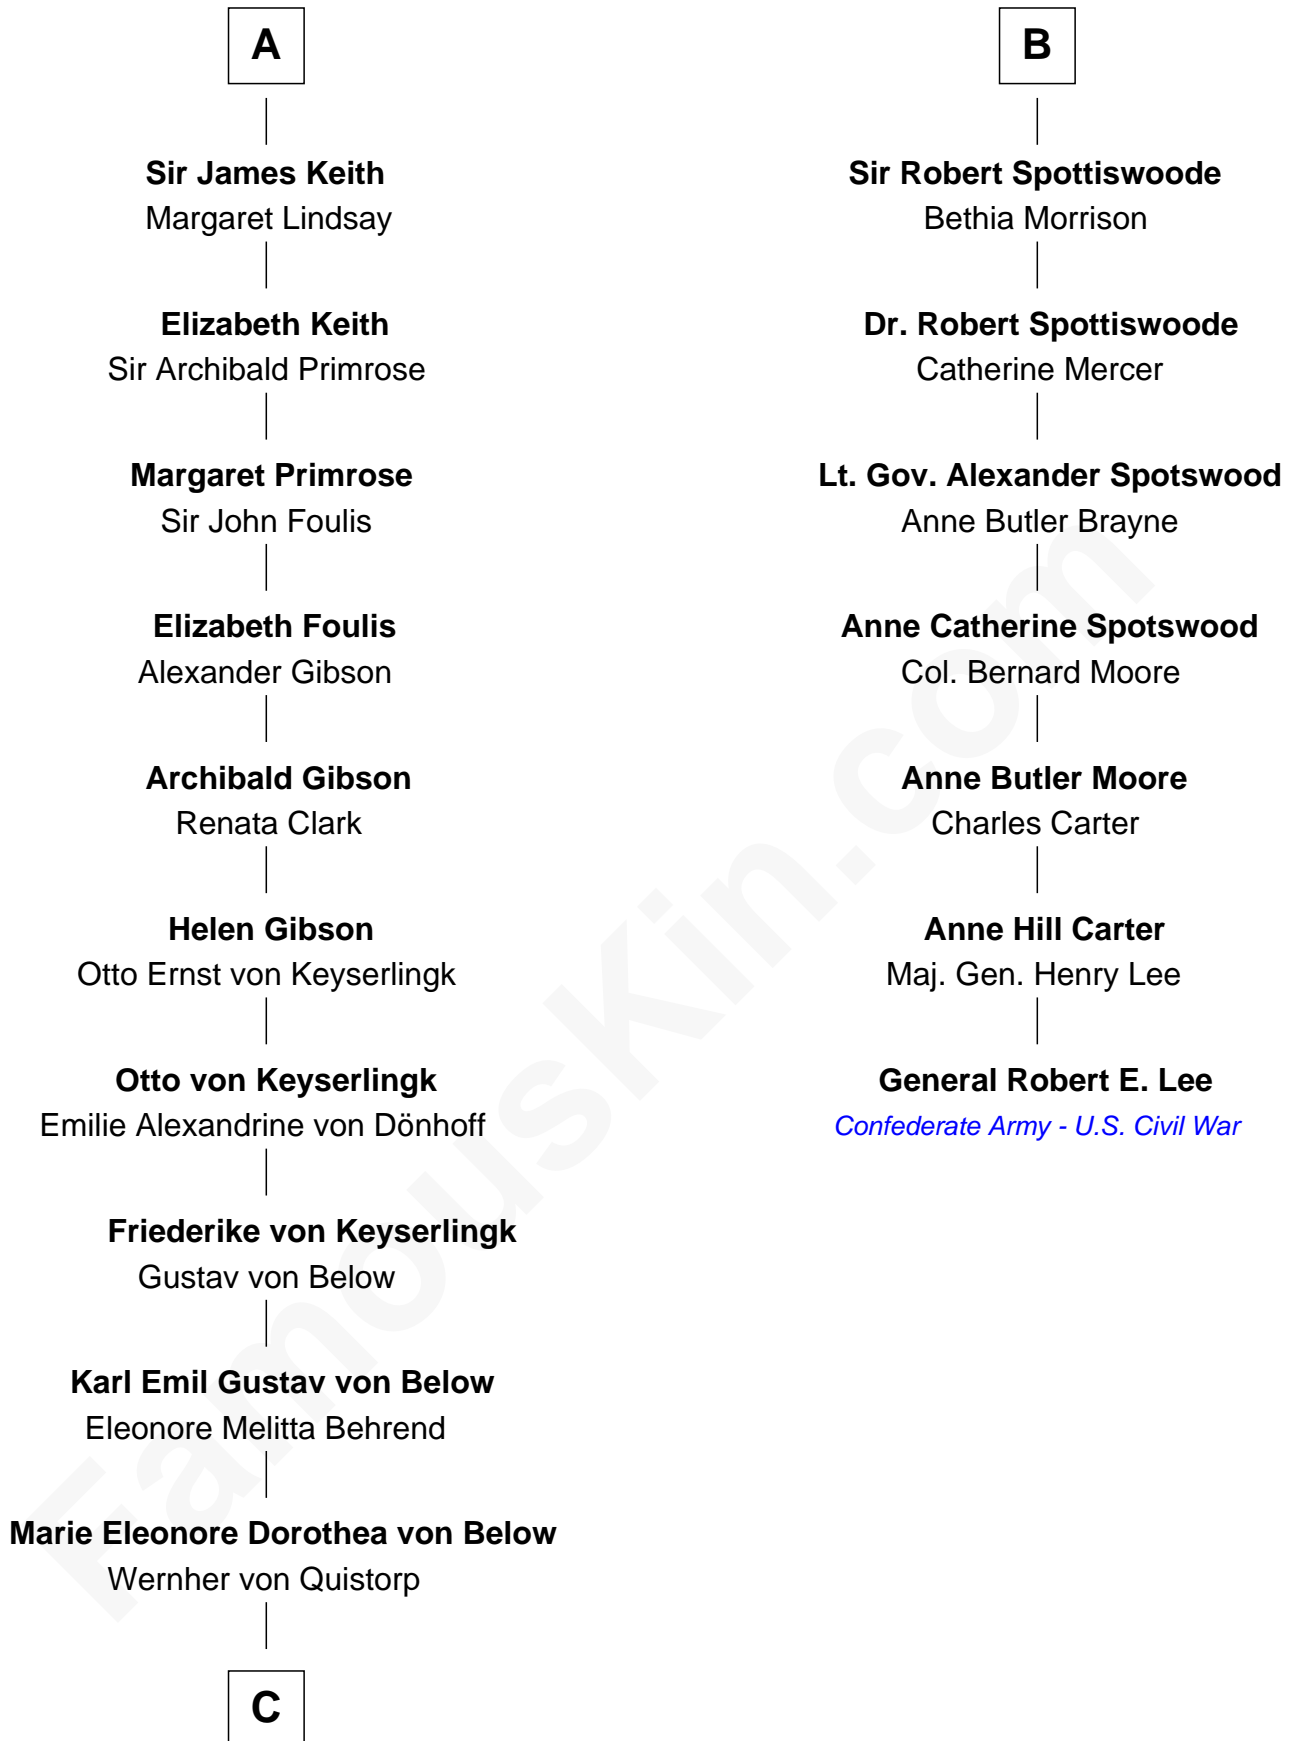

FamousKin.com
Relationship Chart of
Wernher von Braun
Rocket Scientist

13th cousin 5 times removed of
General Robert E. Lee
Confederate Army - U.S. Civil War

Robert III, King of Scotland
 Anabella Drummond

James I, King of Scotland
 Joan Beaufort

Annabella Stewart
 Sir George Gordon

Elizabeth Gordon
 William Keith

Robert Keith
 Elizabeth Douglas

William Keith
 Margaret Keith

William Keith
 Elizabeth Hay

George Keith
 Margaret Ogilvy

A

Mary Stewart
 Sir William Graham

Sir Robert Graham

Elizabeth Graham
 John Erskine

----- **Erskine**
 Sir Walter Lindsay

Alexander Lindsay
 of Mathers Barclay

Rt. Rev. David Lindsay
 Janet Ramsay

Rachel Lindsay
 Rt. Rev. John Spottiswoode

B

C

—
Emmy von Quistorp

Magnus von Braun

—
Wernher von Braun

Rocket Scientist

FamousKin.com