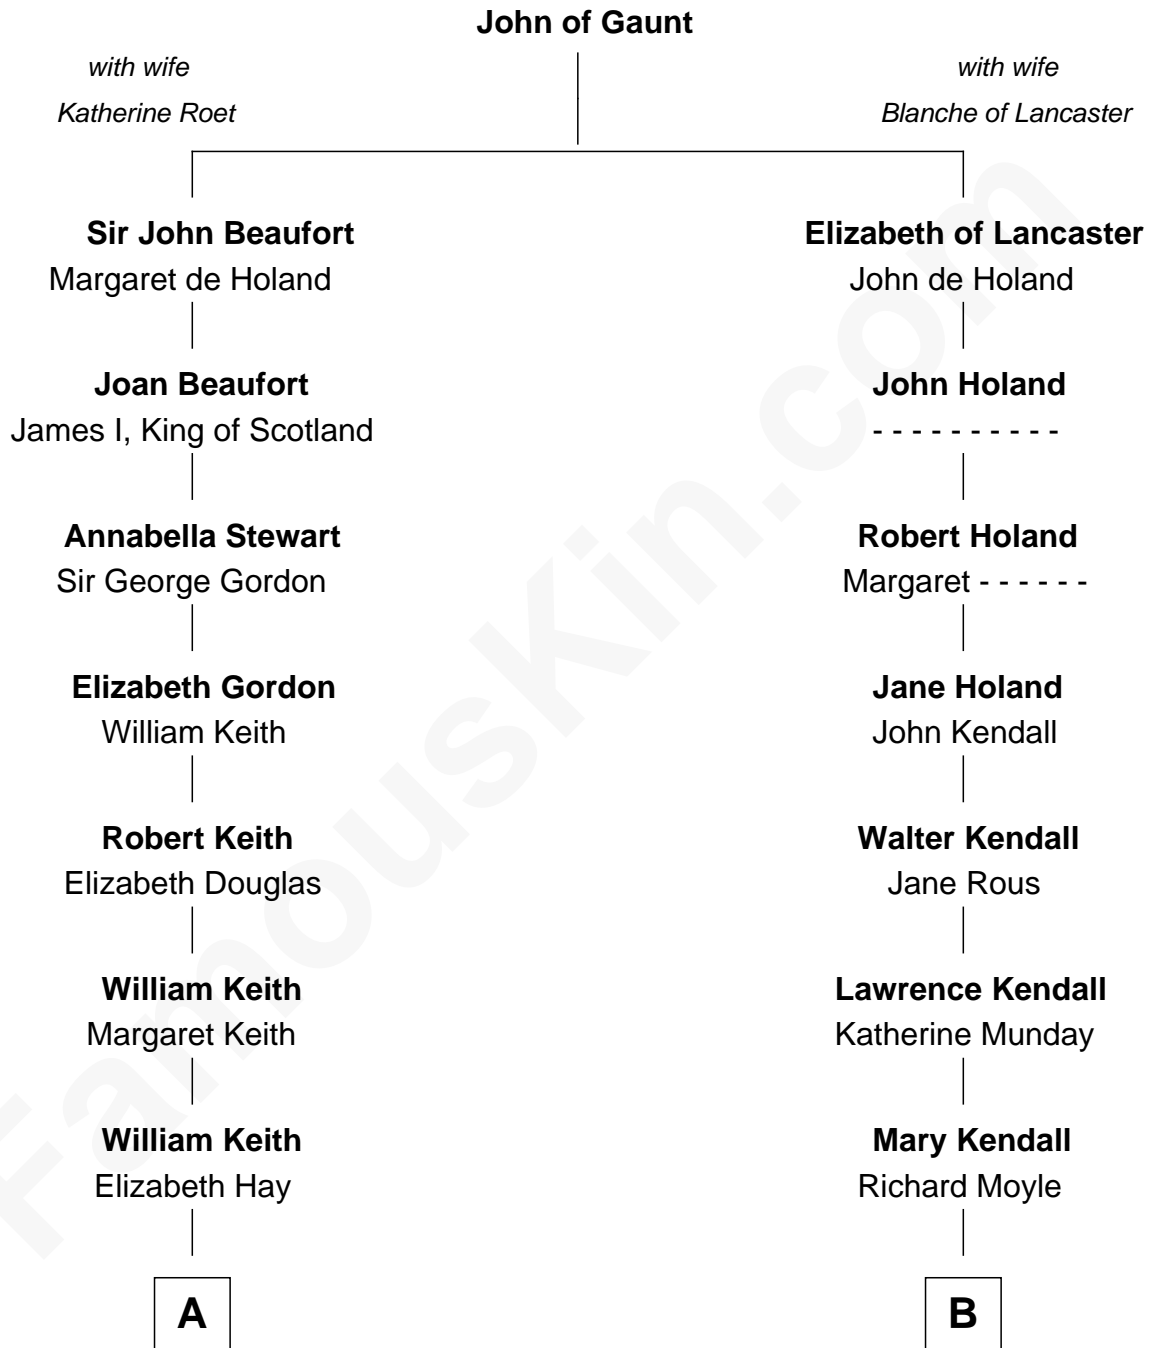

FamousKin.com
Relationship Chart of
Wernher von Braun
Rocket Scientist

19th cousin 1 time removed of
Ed Helms
TV and Movie Actor

C

Marie Eleonore Dorothea von Below

Wernher von Quistorp

Emmy von Quistorp

Magnus von Braun

Wernher von Braun

Rocket Scientist

D

Inez Emeline Wright

George Pullen Jackson

Frances Helen Jackson

Fitzgerald Sale Parker

Pamela Ann Parker