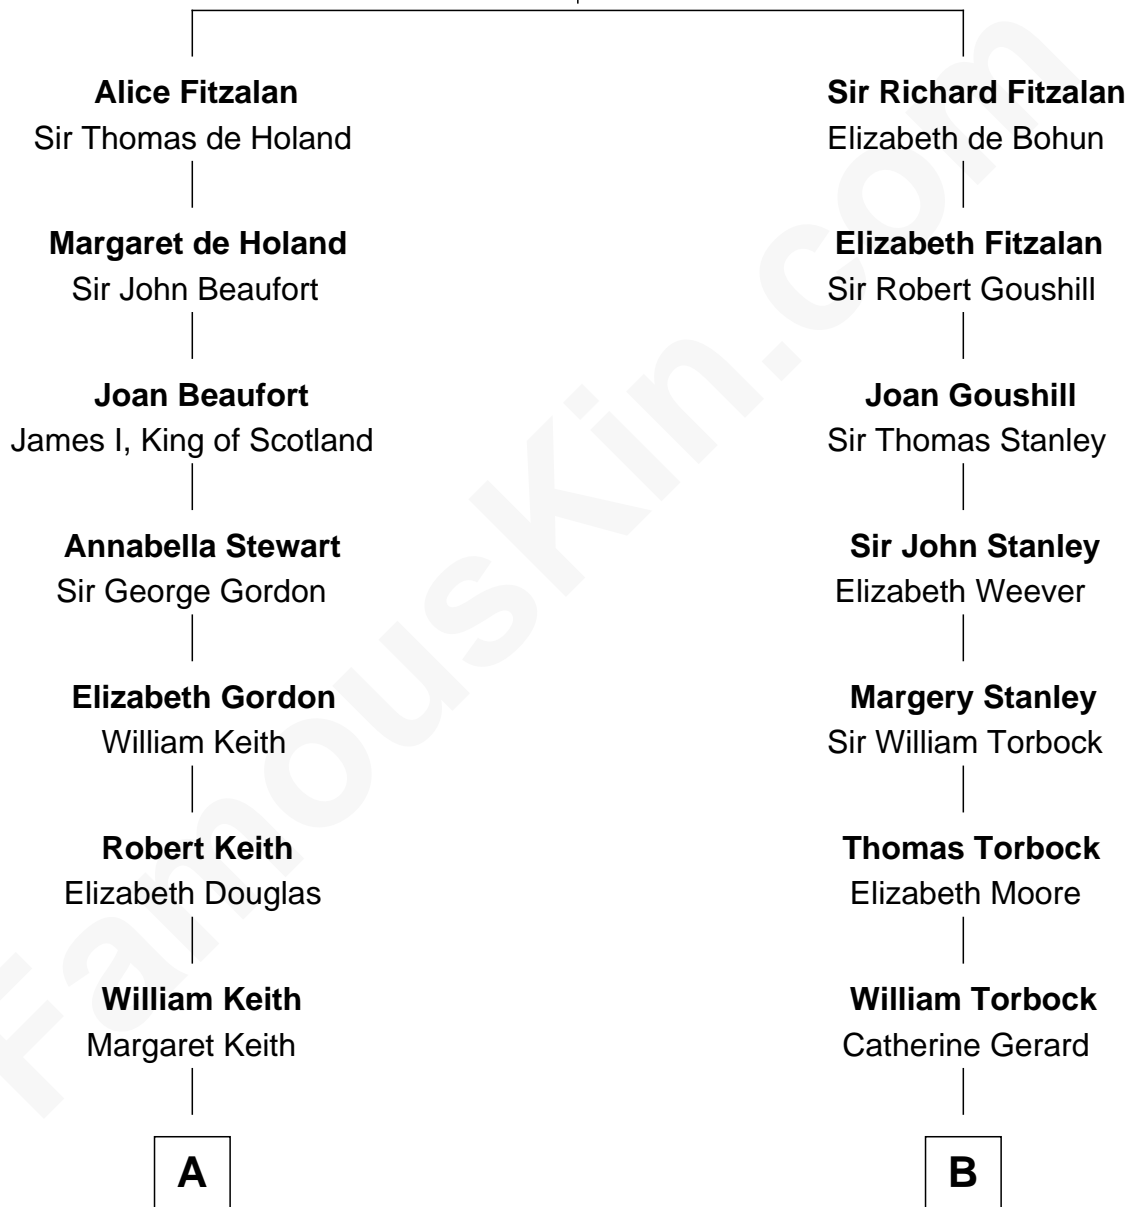

FamousKin.com Relationship Chart of

Wernher von Braun

Rocket Scientist

20th cousin of

Ed Helms

TV and Movie Actor

Richard Fitzalan
Eleanor Plantagenet

C

Karl Emil Gustav von Below

Eleonore Melitta Behrend

Marie Eleonore Dorothea von Below

Wernher von Quistorp

Emmy von Quistorp

Magnus von Braun

Wernher von Braun

Rocket Scientist