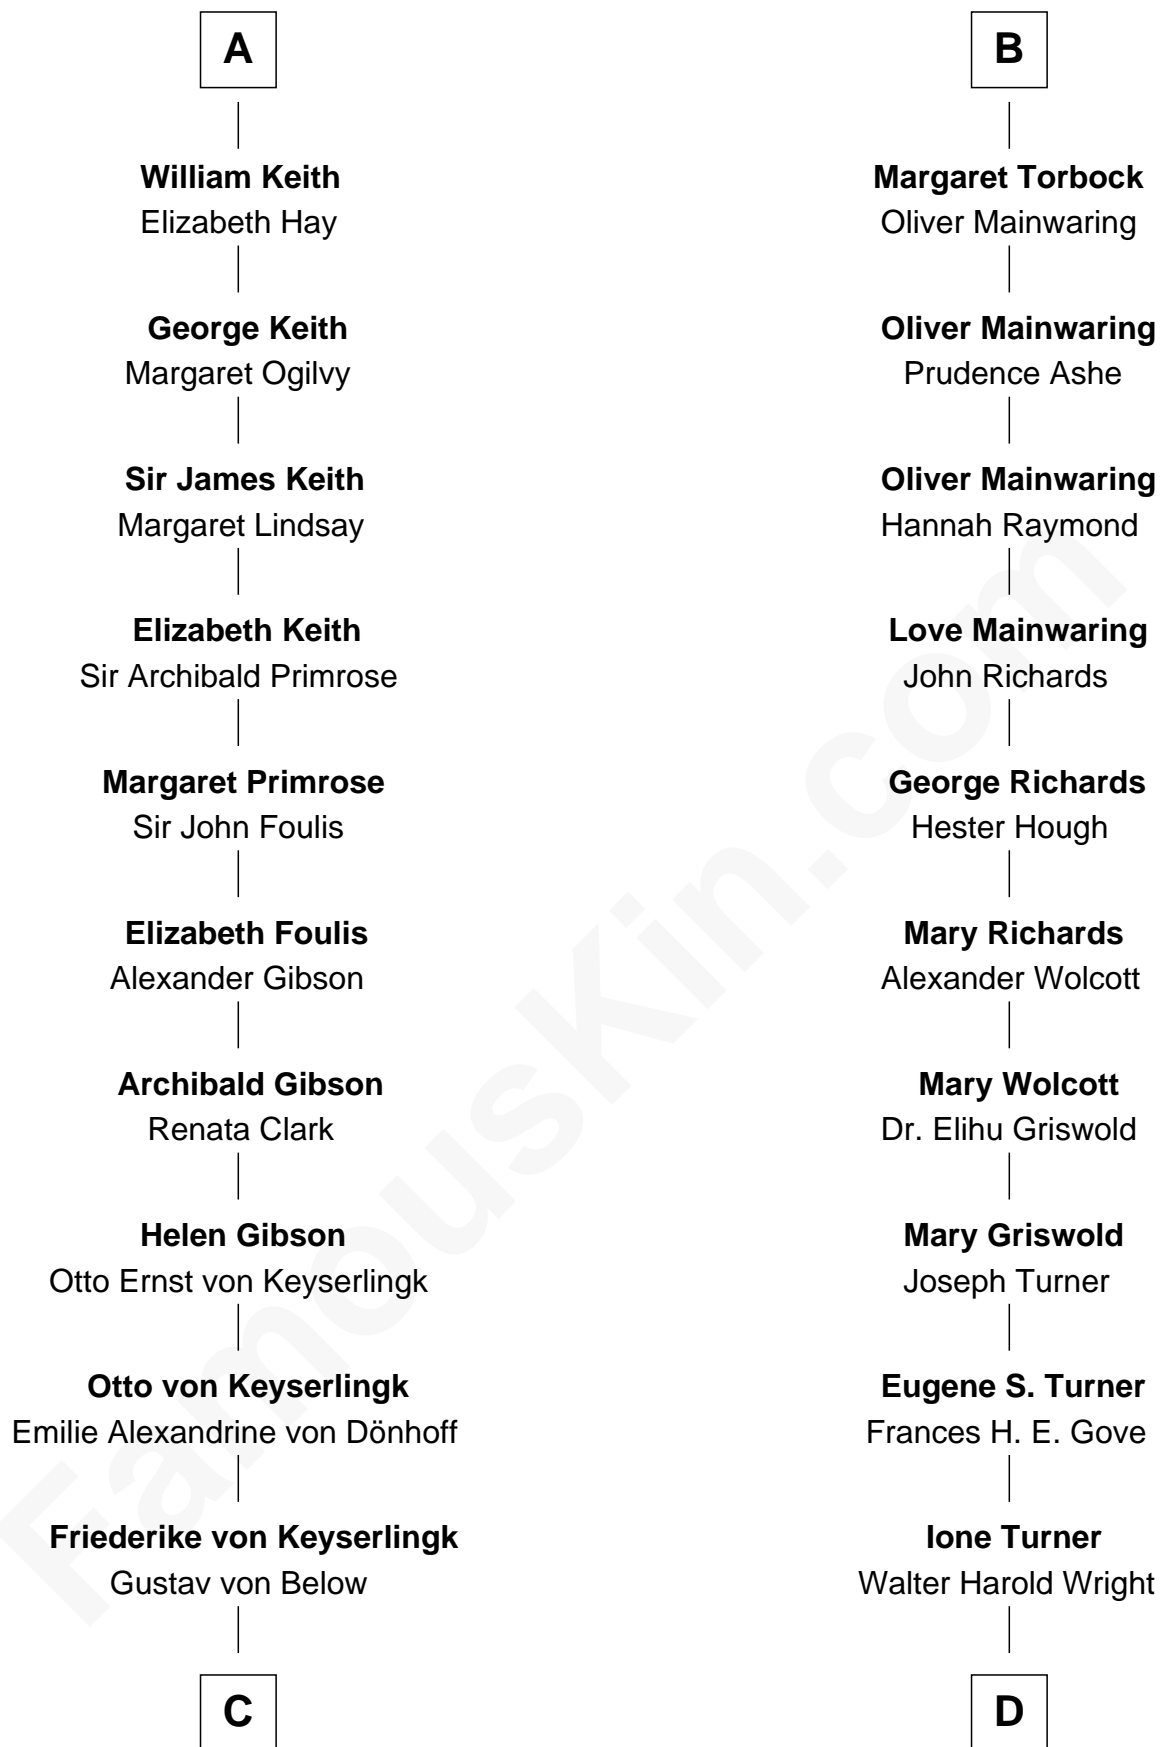

FamousKin.com Relationship Chart of

Wernher von Braun

Rocket Scientist

20th cousin of

Ed Helms

TV and Movie Actor

Richard Fitzalan
Eleanor Plantagenet

C

Karl Emil Gustav von Below

Eleonore Melitta Behrend

Marie Eleonore Dorothea von Below

Wernher von Quistorp

Emmy von Quistorp

Magnus von Braun

Wernher von Braun

Rocket Scientist