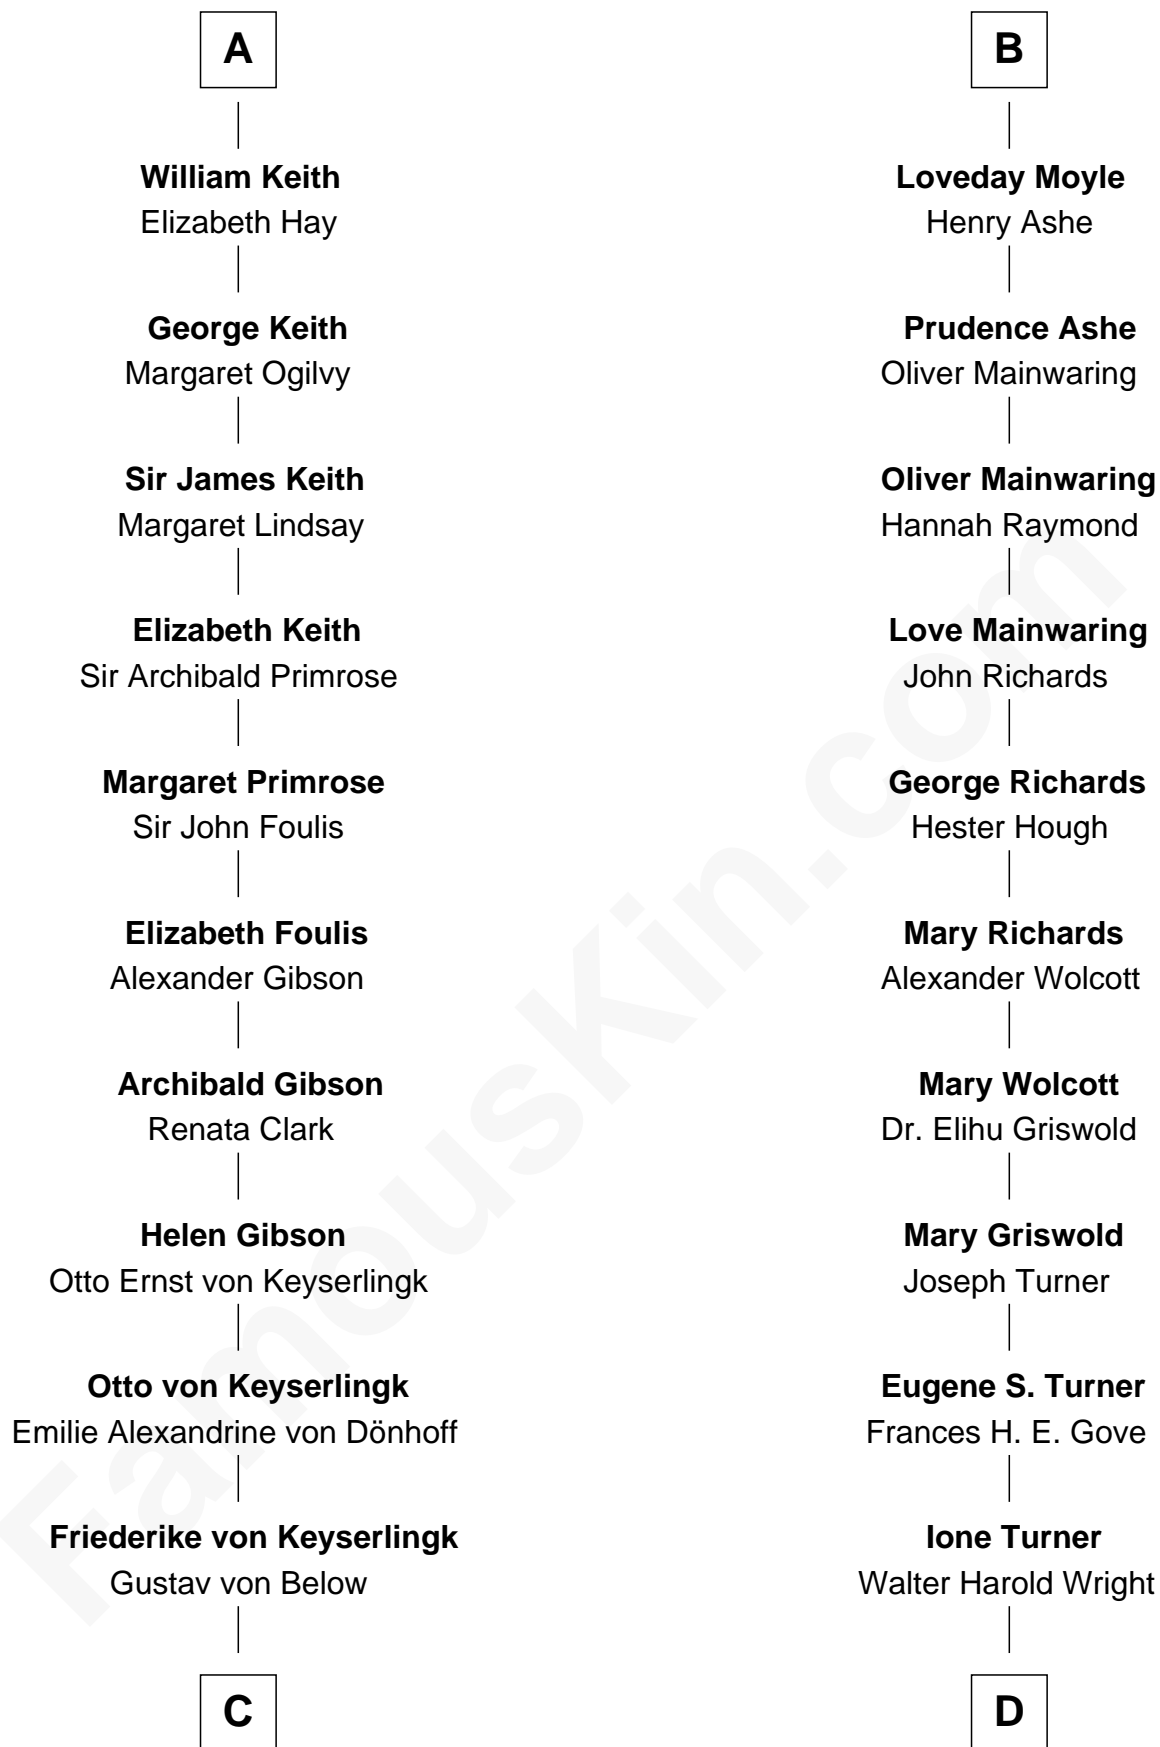

FamousKin.com Relationship Chart of

Wernher von Braun

Rocket Scientist

20th cousin of

Ed Helms

TV and Movie Actor

Thomas Holand
Joan Plantagenet

C

Karl Emil Gustav von Below

Eleonore Melitta Behrend

Marie Eleonore Dorothea von Below

Wernher von Quistorp

Emmy von Quistorp

Magnus von Braun

Wernher von Braun

Rocket Scientist