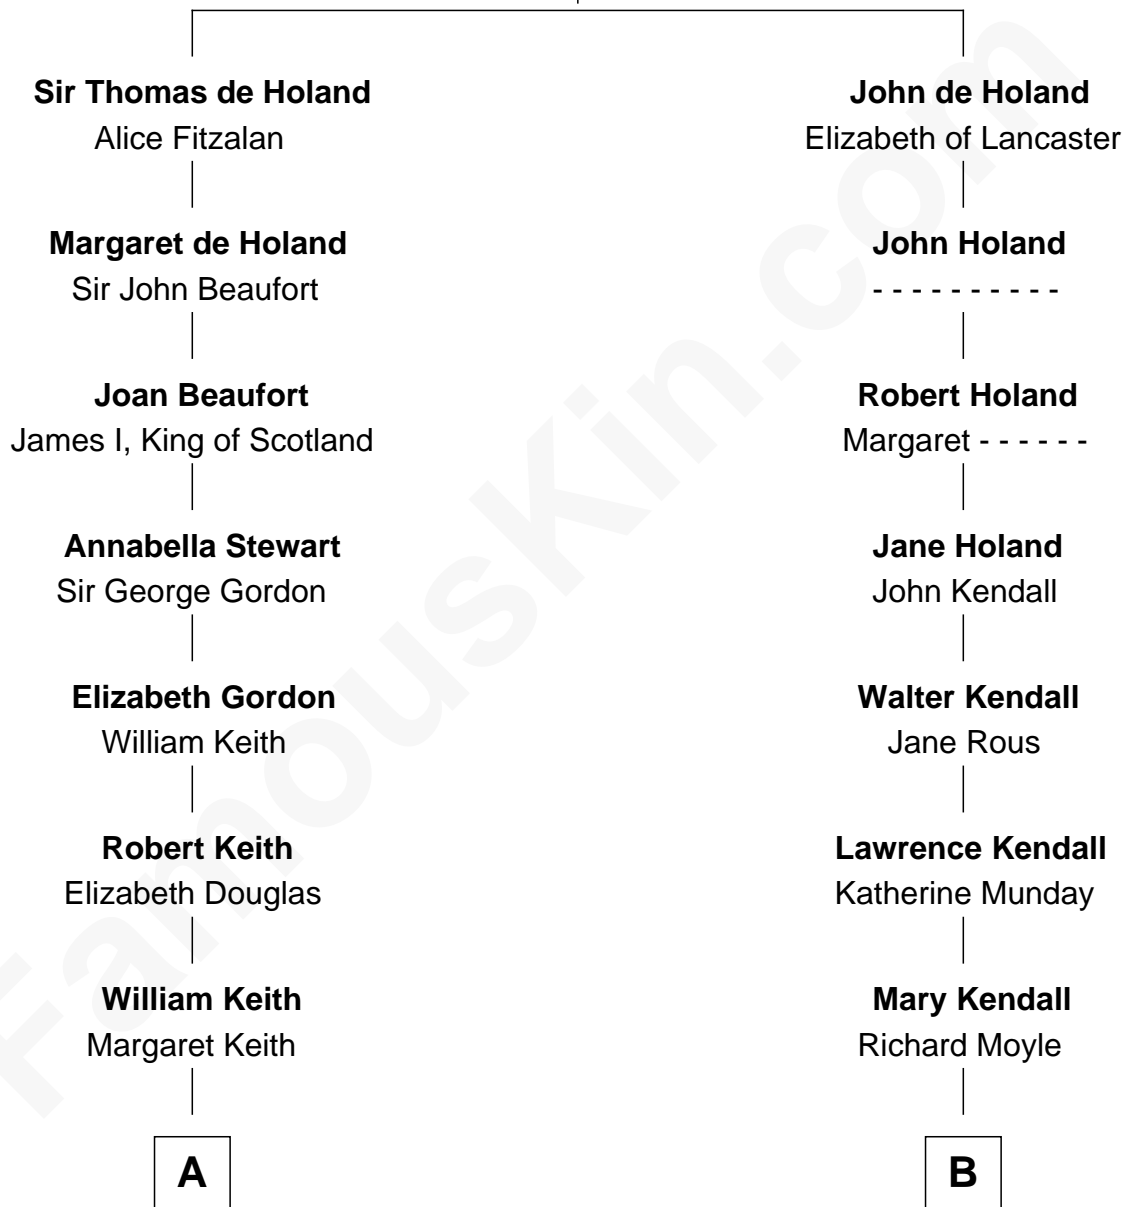

FamousKin.com Relationship Chart of

Wernher von Braun

Rocket Scientist

20th cousin of

Ed Helms

TV and Movie Actor

Thomas Holand
Joan Plantagenet

C

Karl Emil Gustav von Below

Eleonore Melitta Behrend

Marie Eleonore Dorothea von Below

Wernher von Quistorp

Emmy von Quistorp

Magnus von Braun

Wernher von Braun

Rocket Scientist