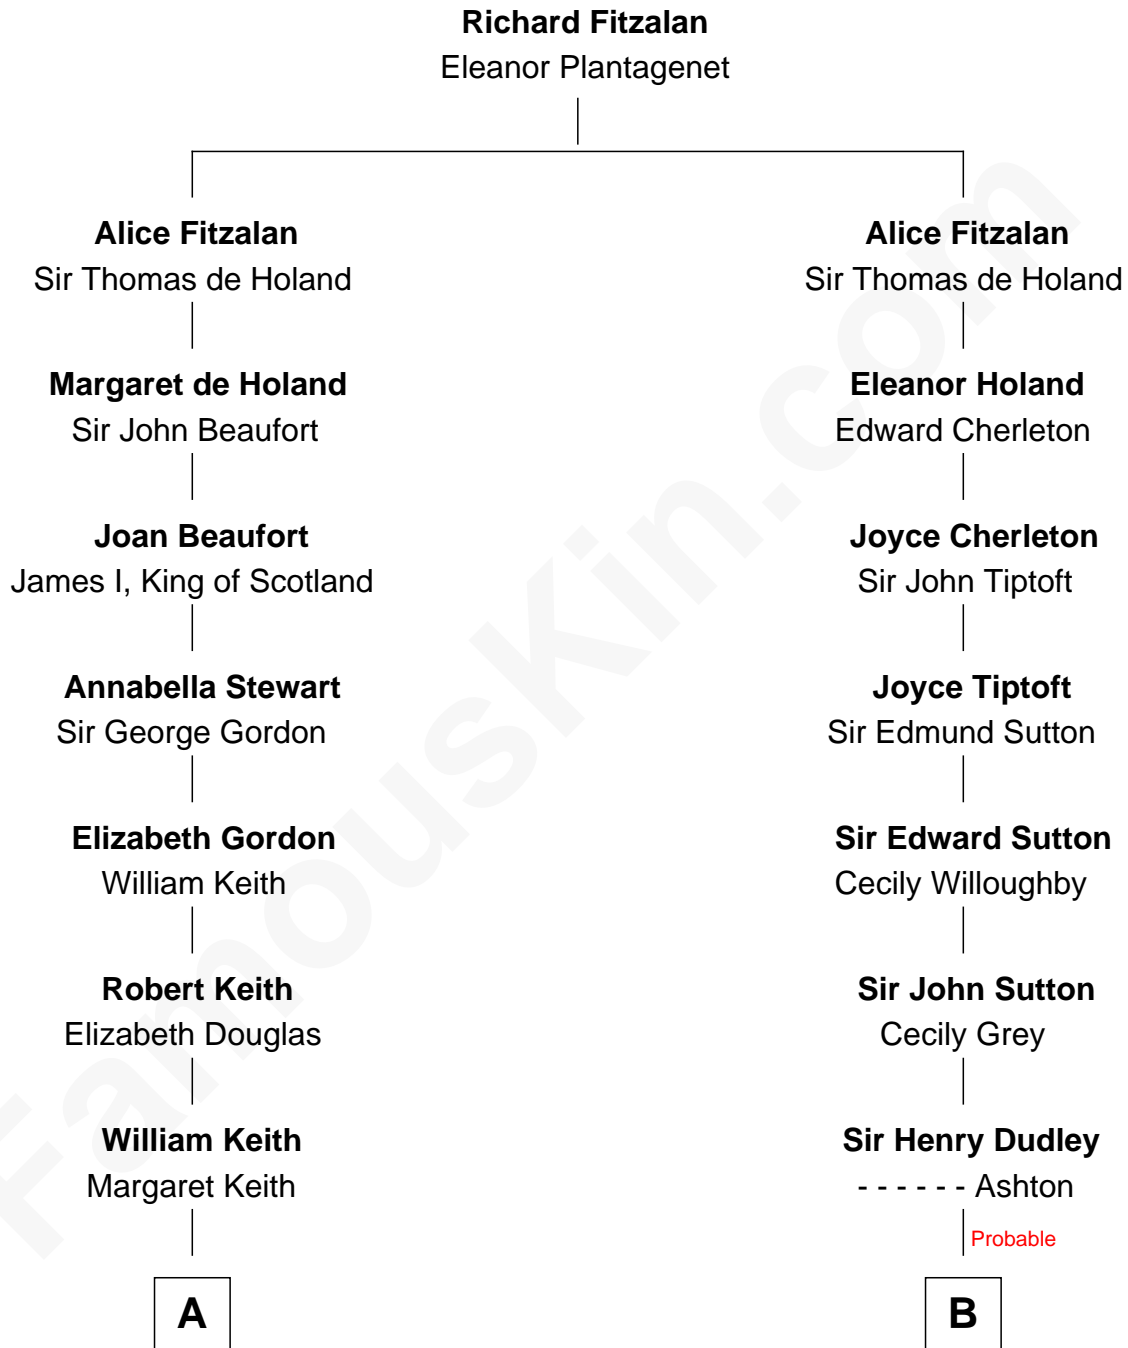

FamousKin.com

Relationship Chart of

Wernher von Braun

Rocket Scientist

16th cousin 4 times removed of

William Marsh Rice
Founder of Rice University

C

—
Karl Emil Gustav von Below

Eleonore Melitta Behrend

—
Marie Eleonore Dorothea von Below

Wernher von Quistorp

—
Emmy von Quistorp

Magnus von Braun

—
Wernher von Braun

Rocket Scientist