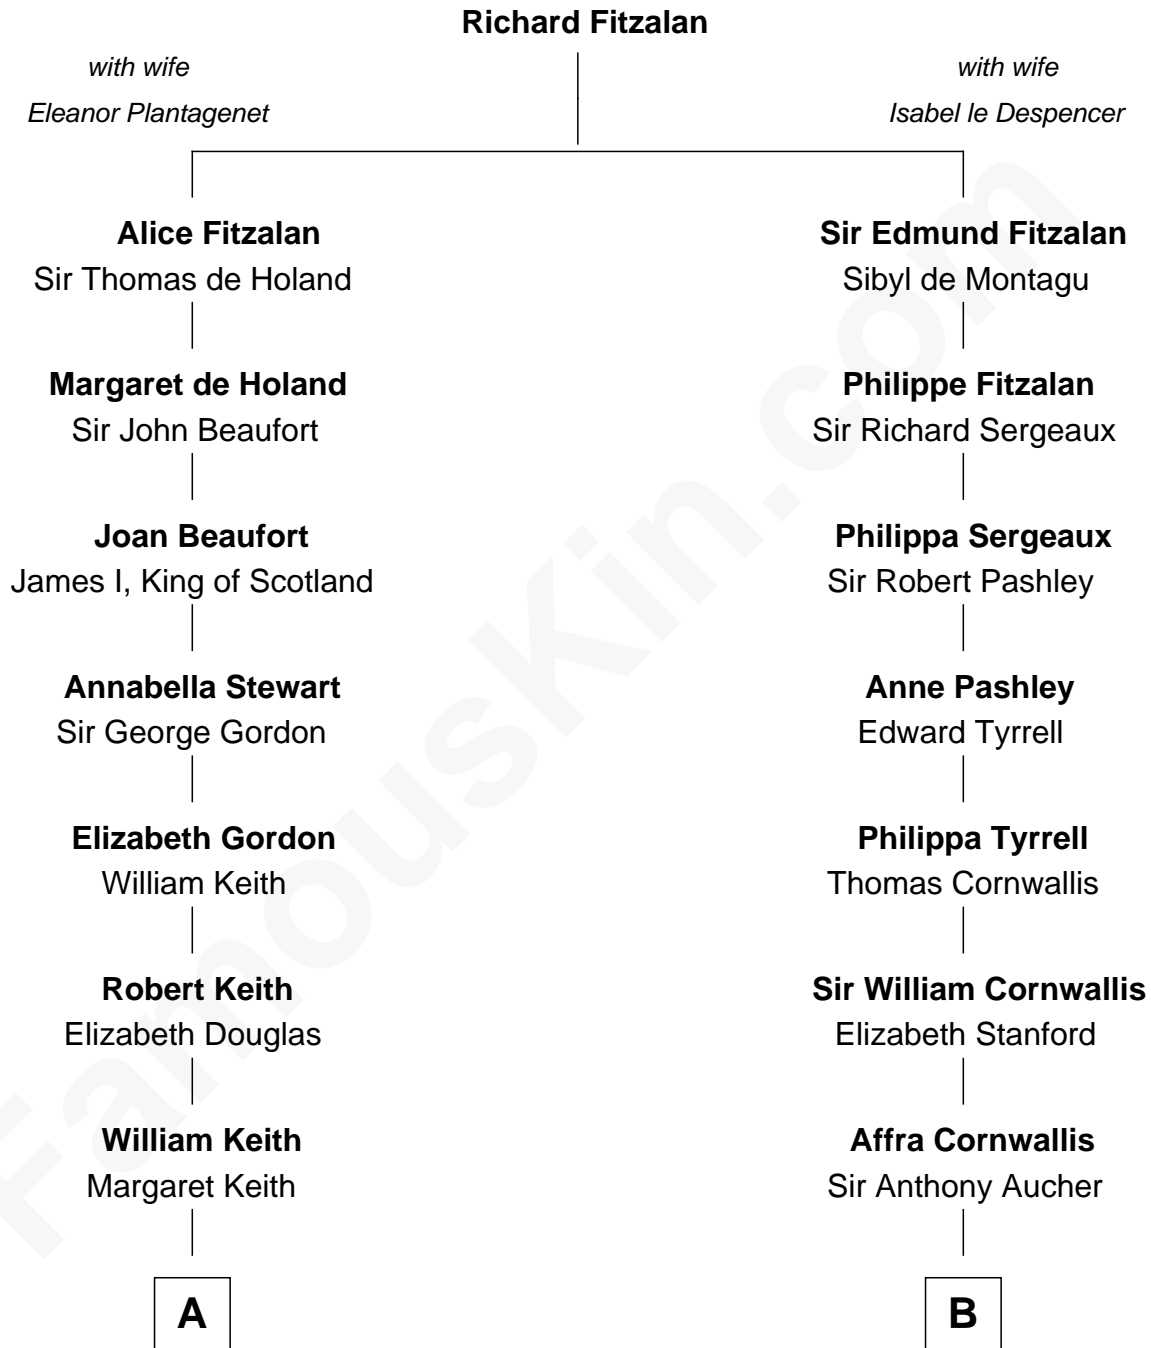

FamousKin.com
Relationship Chart of
Wernher von Braun
Rocket Scientist

20th cousin 1 time removed of
Harry F. Byrd
50th Governor of Virginia

C

Karl Emil Gustav von Below

Eleonore Melitta Behrend

Marie Eleonore Dorothea von Below

Wernher von Quistorp

Emmy von Quistorp

Magnus von Braun

Wernher von Braun

Rocket Scientist

D

Eliza Bolling West

Dr. Joel Walker Flood

Col. Henry De La Warr Flood

Mary Elizabeth Trent

Joel Walker Flood

Ella Faulkner

Eleanor Bolling Flood

Richard Evelyn Byrd

Harry F. Byrd

50th Governor of Virginia