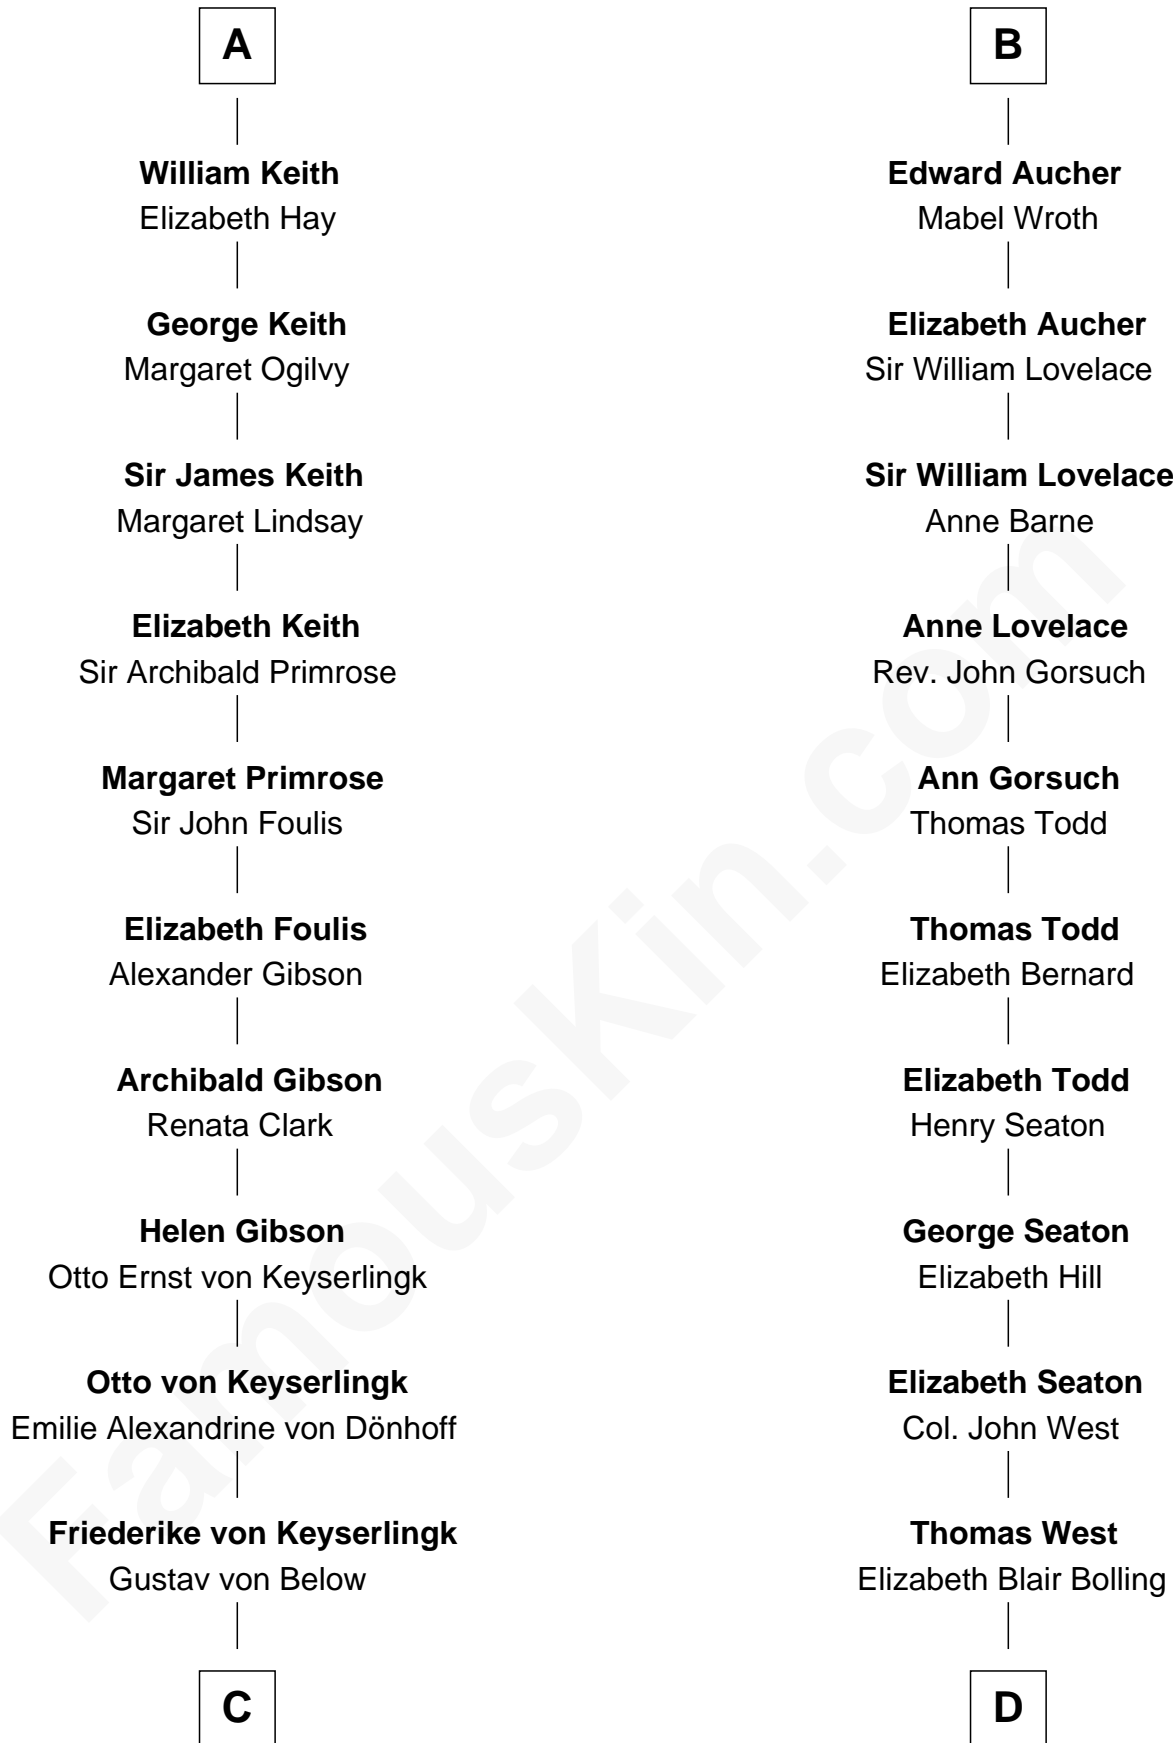

FamousKin.com
Relationship Chart of
Wernher von Braun
Rocket Scientist

20th cousin 1 time removed of
Harry F. Byrd
50th Governor of Virginia

C

Karl Emil Gustav von Below

Eleonore Melitta Behrend

Marie Eleonore Dorothea von Below

Wernher von Quistorp

Emmy von Quistorp

Magnus von Braun

Wernher von Braun

Rocket Scientist

D

Eliza Bolling West

Dr. Joel Walker Flood

Col. Henry De La Warr Flood

Mary Elizabeth Trent

Joel Walker Flood

Ella Faulkner

Eleanor Bolling Flood

Richard Evelyn Byrd

Harry F. Byrd

50th Governor of Virginia