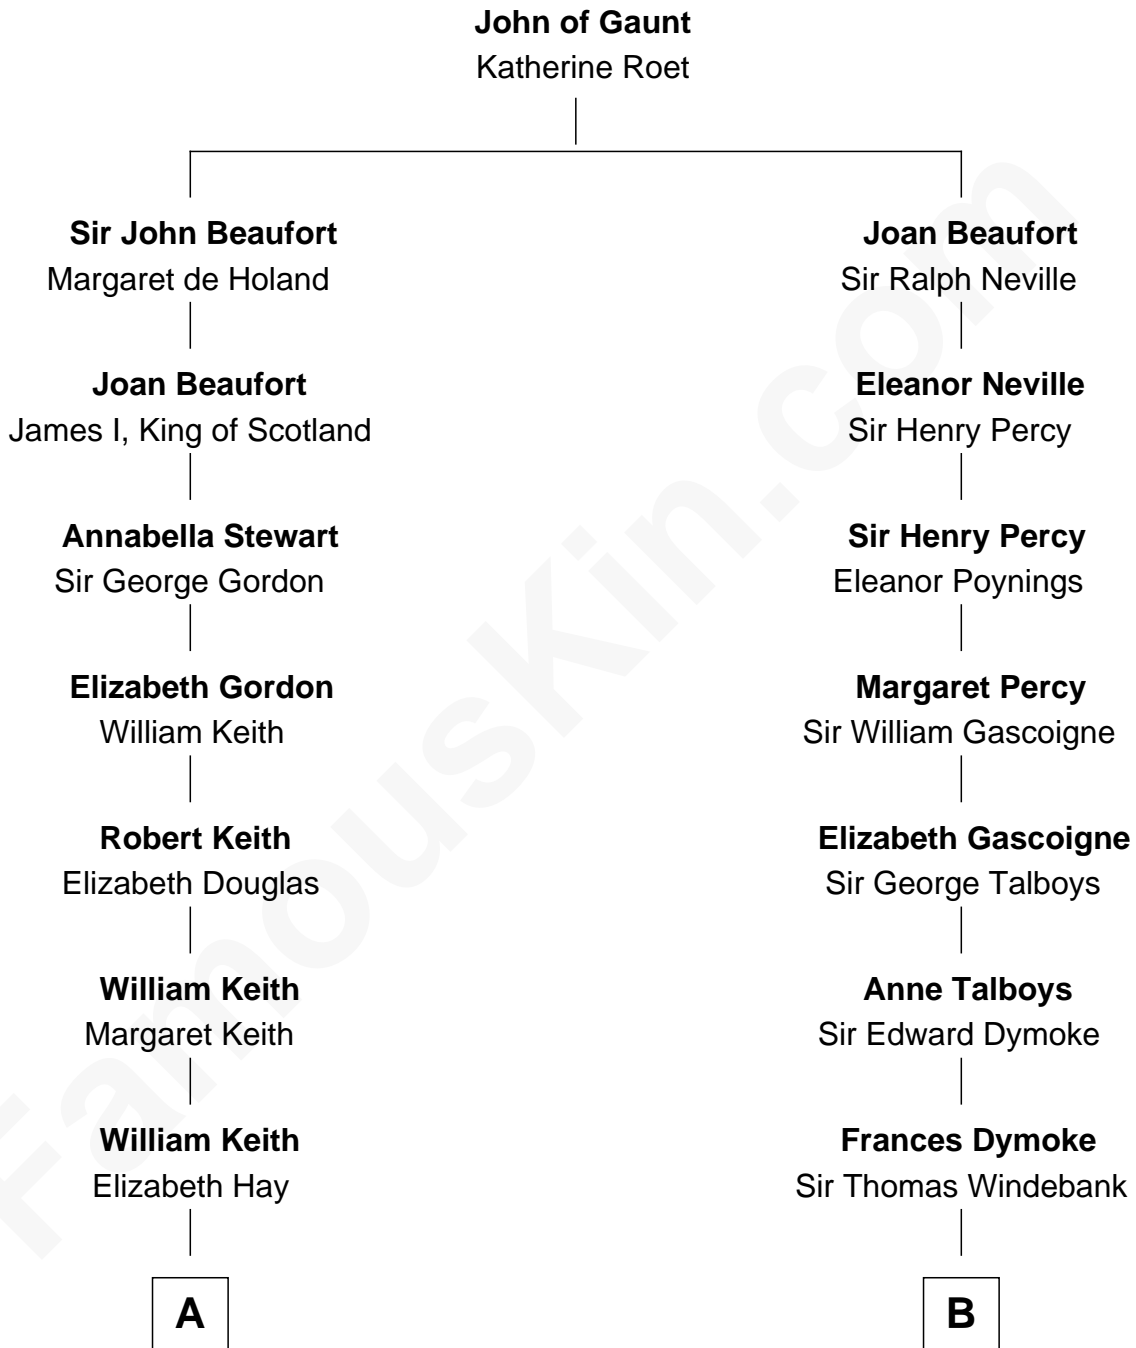

FamousKin.com
Relationship Chart of
Wernher von Braun
Rocket Scientist

13th cousin 6 times removed of
Meriwether Lewis
Lewis and Clark Expedition

C

Marie Eleonore Dorothea von Below

Wernher von Quistorp

Emmy von Quistorp

Magnus von Braun

Wernher von Braun

Rocket Scientist

FamousKin.com