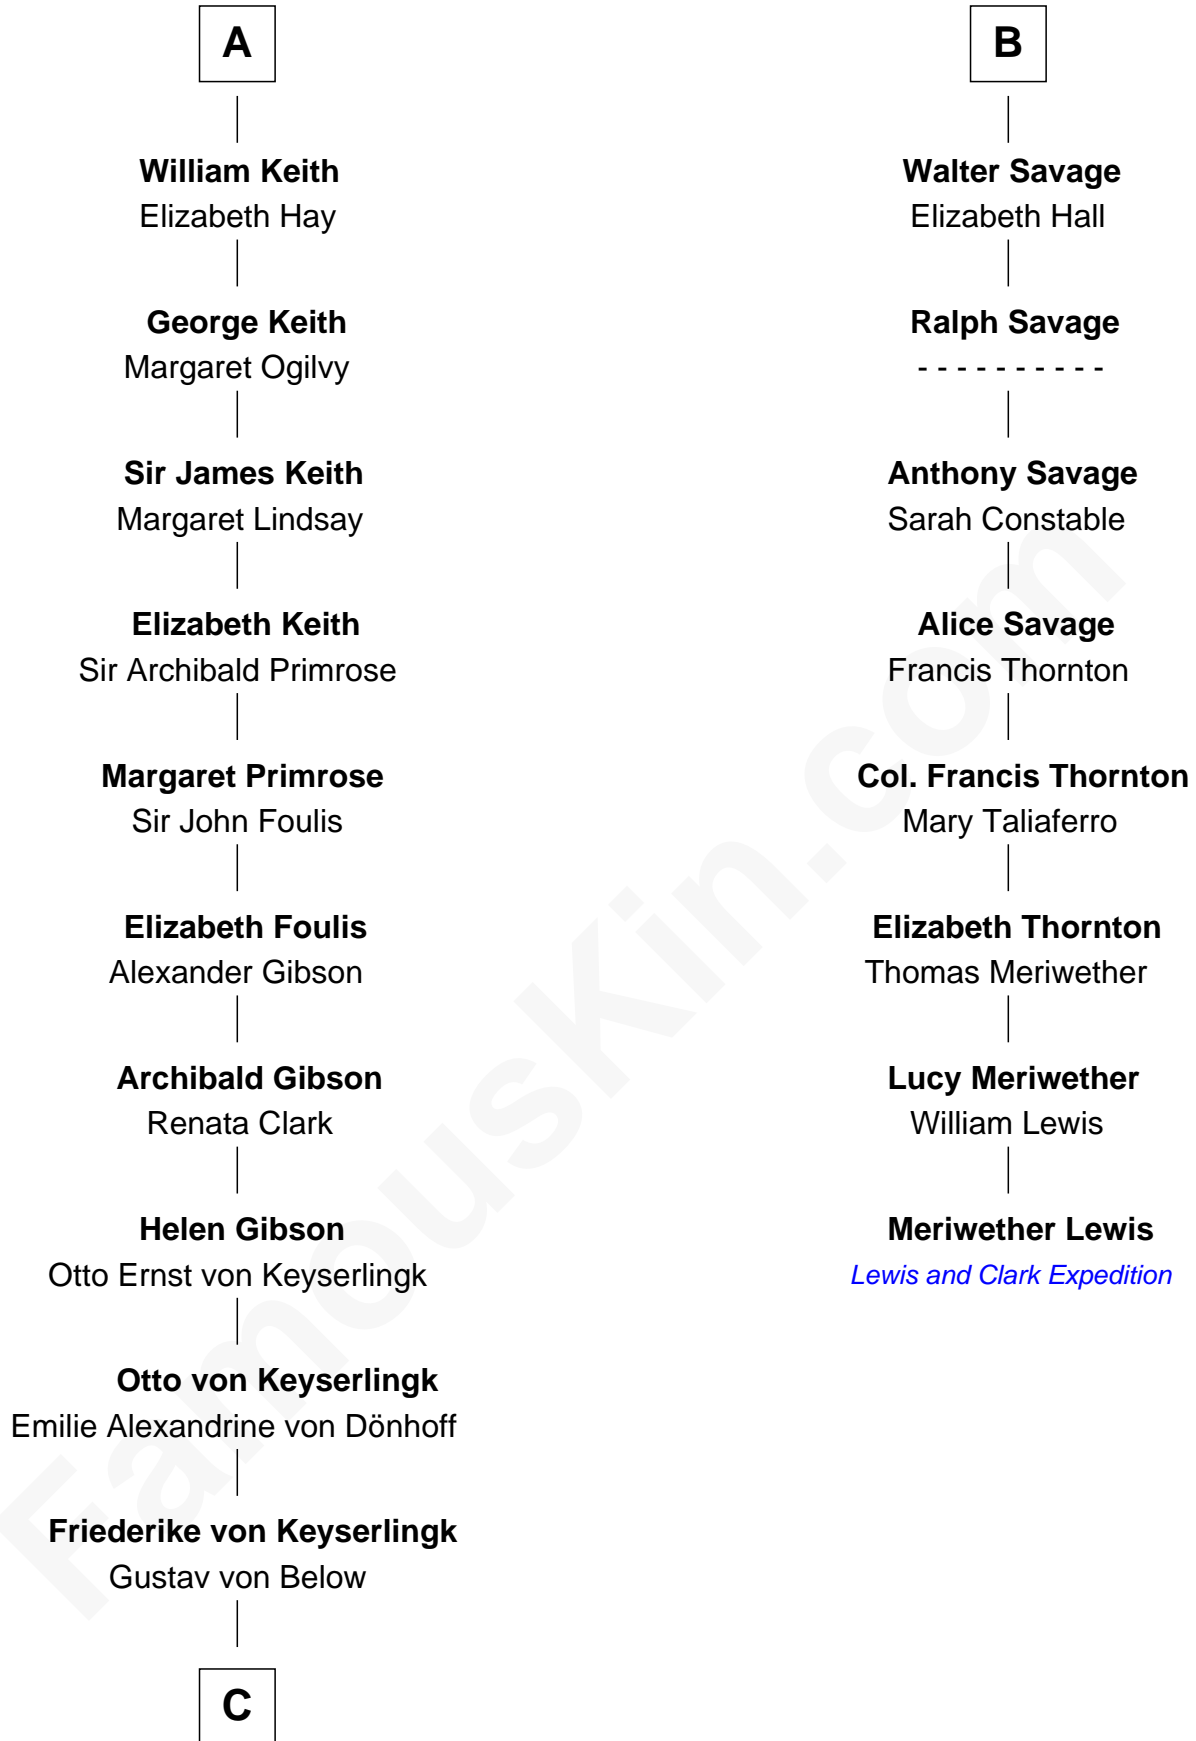

FamousKin.com
Relationship Chart of
Wernher von Braun
Rocket Scientist

14th cousin 6 times removed of
Meriwether Lewis
Lewis and Clark Expedition

C

—
Karl Emil Gustav von Below

Eleonore Melitta Behrend

—
Marie Eleonore Dorothea von Below

Wernher von Quistorp

—
Emmy von Quistorp

Magnus von Braun

—
Wernher von Braun

Rocket Scientist

FamousKin.com