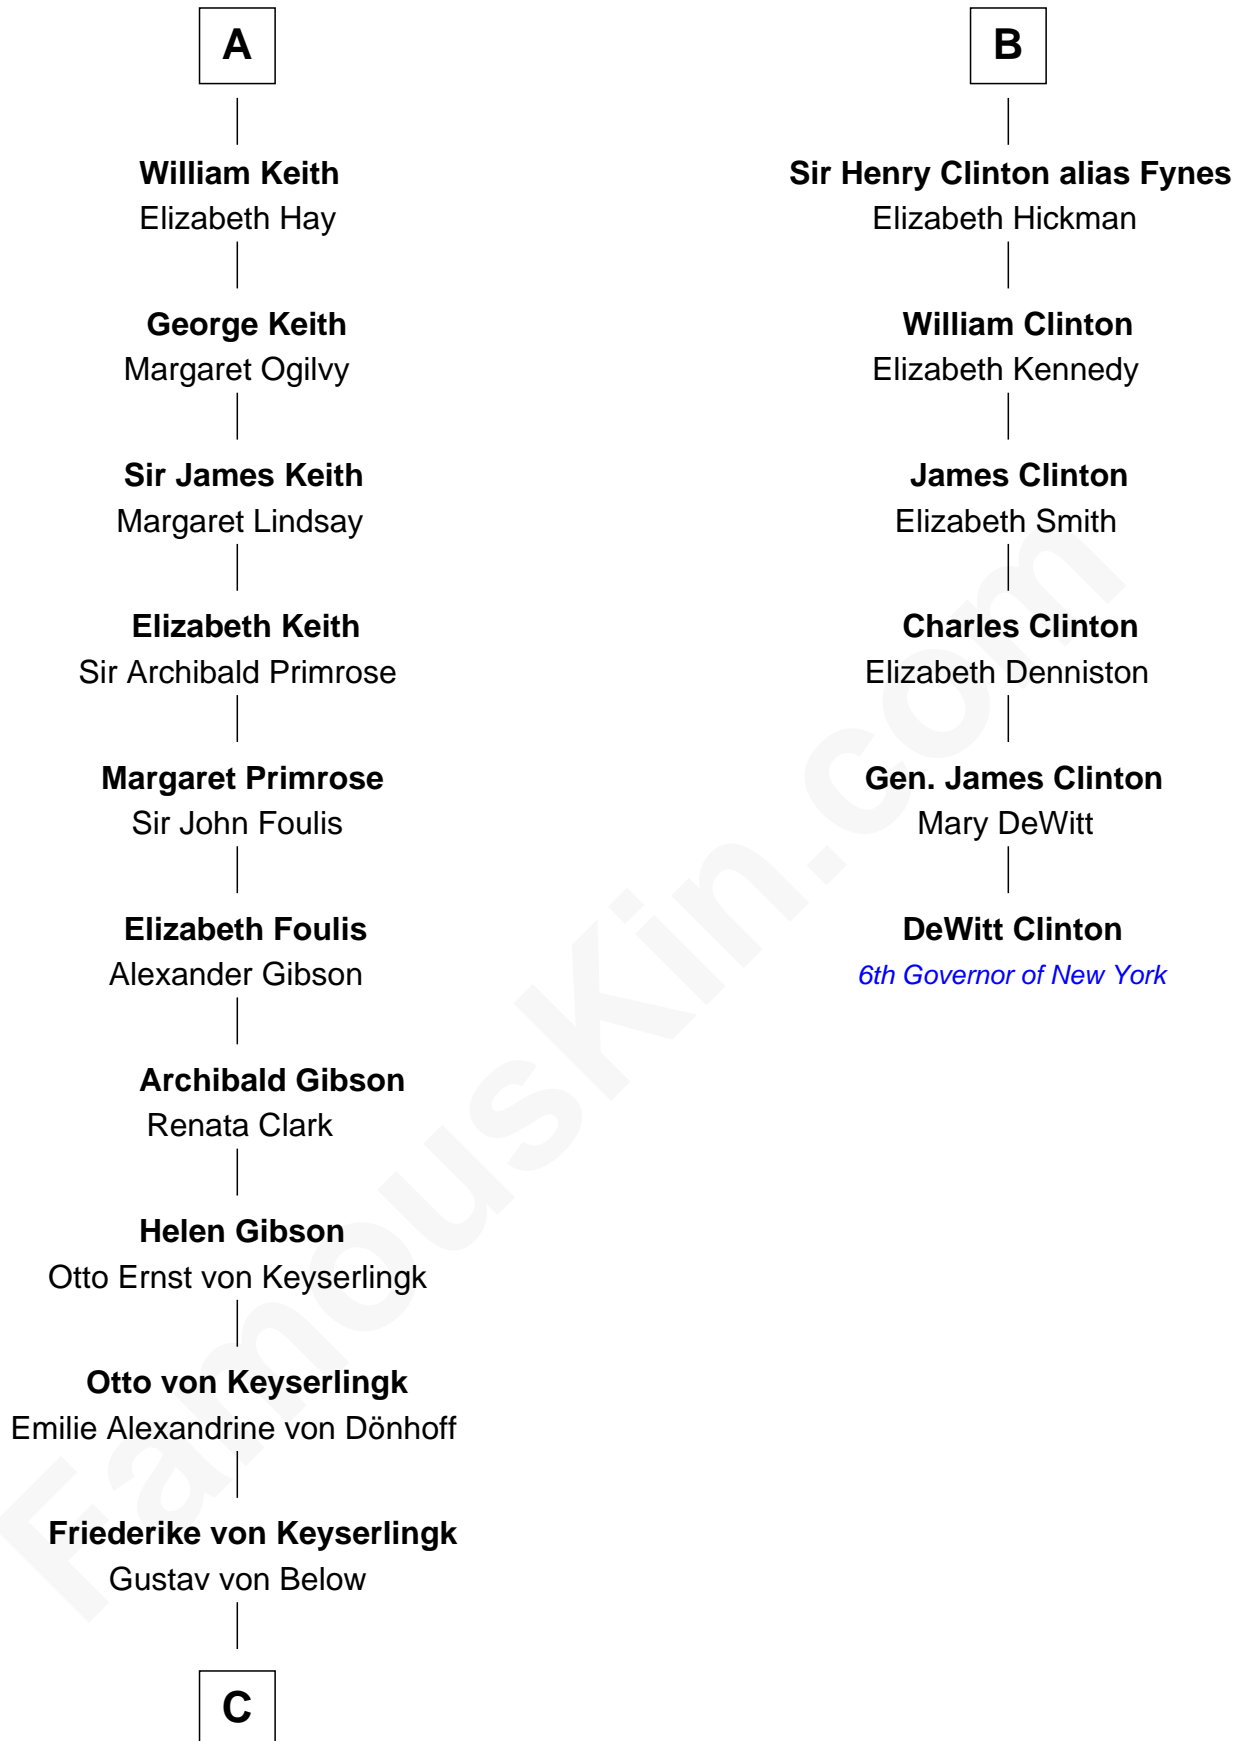

FamousKin.com
Relationship Chart of
Wernher von Braun
Rocket Scientist

12th cousin 8 times removed of

DeWitt Clinton
6th Governor of New York

C

—
Karl Emil Gustav von Below

Eleonore Melitta Behrend

—
Marie Eleonore Dorothea von Below

Wernher von Quistorp

—
Emmy von Quistorp

Magnus von Braun

—
Wernher von Braun

Rocket Scientist

FamousKin.com