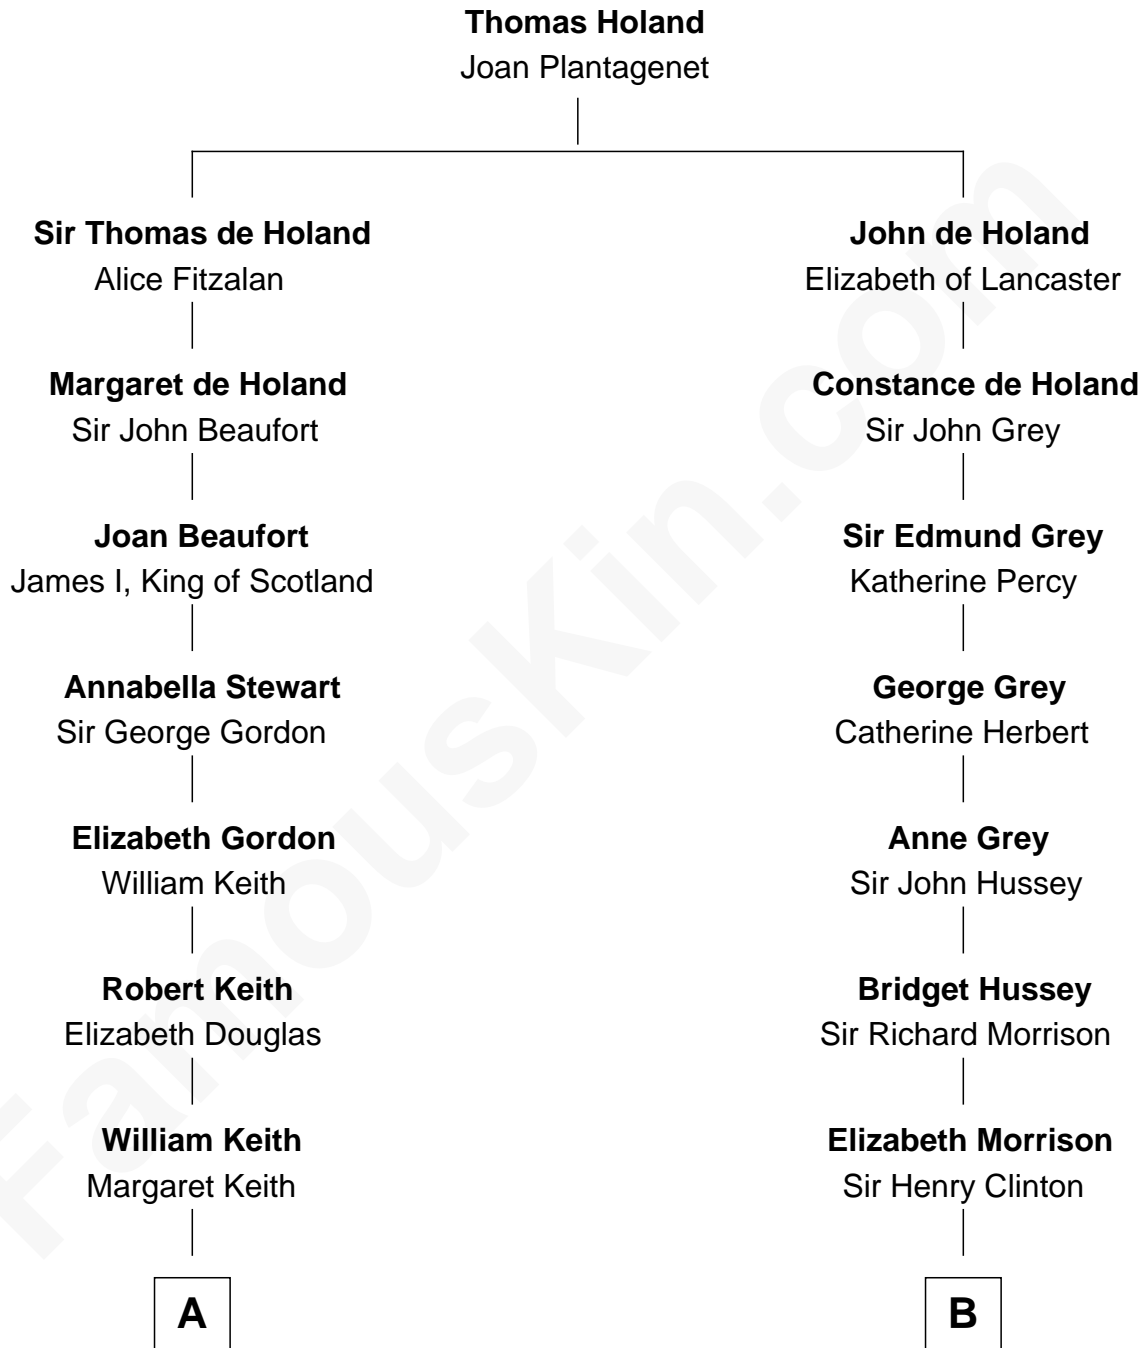

FamousKin.com
Relationship Chart of
Wernher von Braun
Rocket Scientist

12th cousin 8 times removed of

DeWitt Clinton
6th Governor of New York

C

—
Karl Emil Gustav von Below

Eleonore Melitta Behrend

—
Marie Eleonore Dorothea von Below

Wernher von Quistorp

—
Emmy von Quistorp

Magnus von Braun

—
Wernher von Braun

Rocket Scientist

FamousKin.com