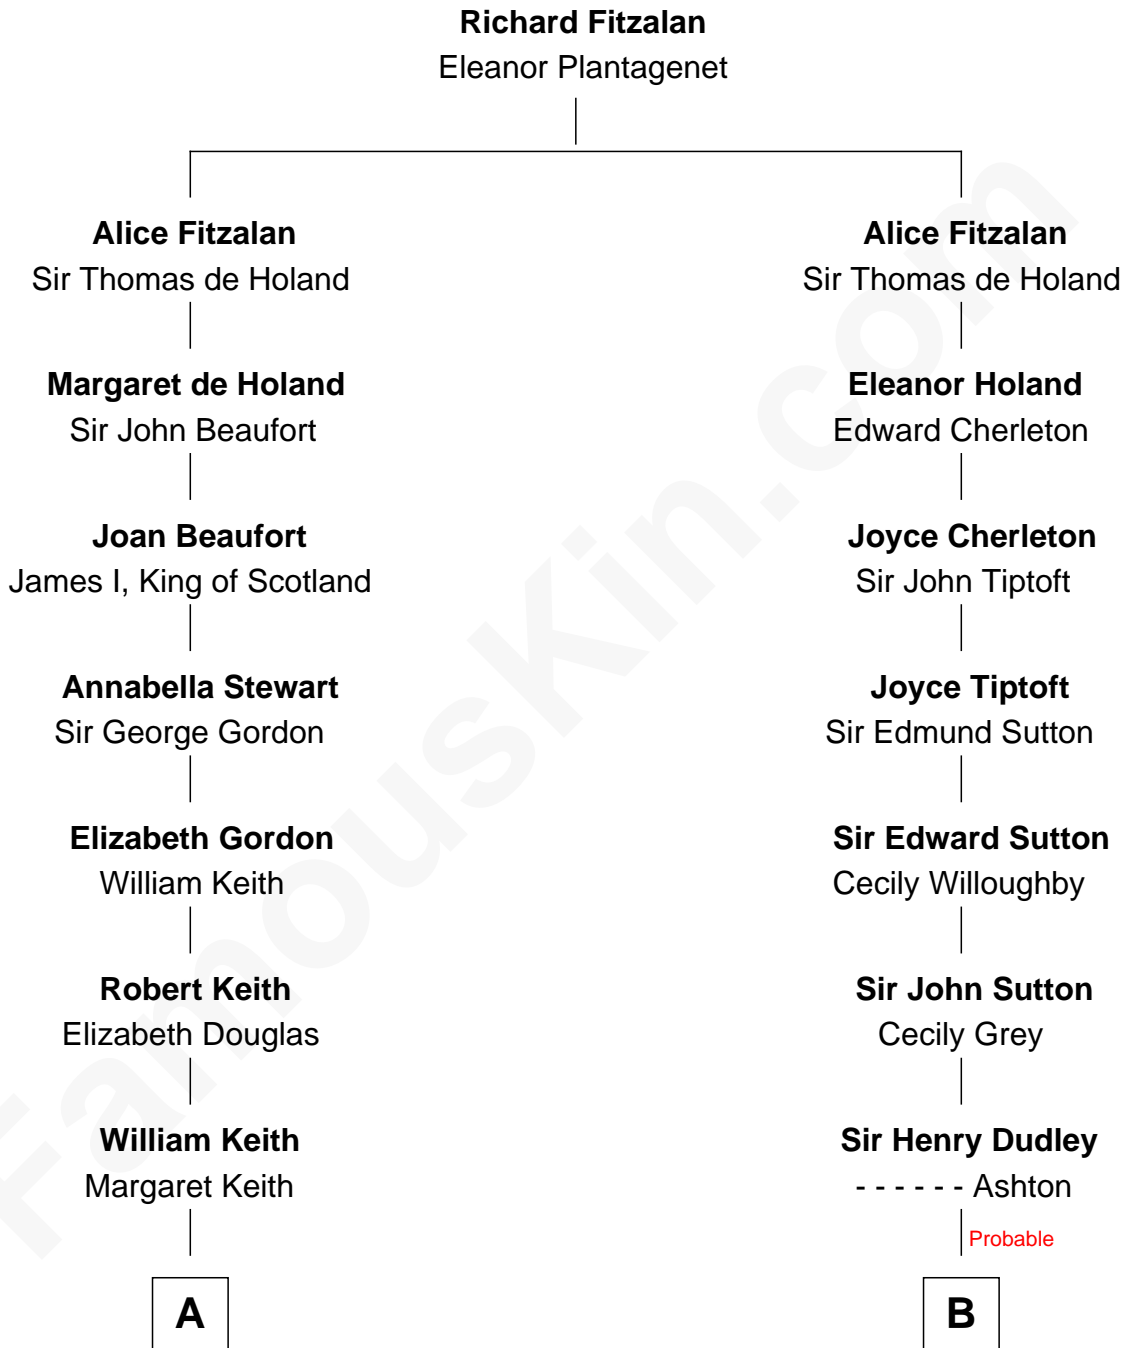

FamousKin.com
Relationship Chart of
Wernher von Braun
Rocket Scientist

18th cousin 2 times removed of
Dick Clark
Radio and TV Host

C

Karl Emil Gustav von Below

Eleonore Melitta Behrend

Marie Eleonore Dorothea von Below

Wernher von Quistorp

Emmy von Quistorp

Magnus von Braun

Wernher von Braun

Rocket Scientist

D

Julia Fuller Barnard

Richard Augustus Clark